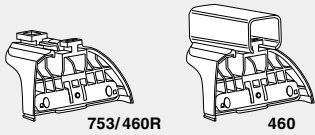

Kit 3053

FIAT Croma, 5-dr Estate, 05-11

This Kit is only for vehicles with fixpoint mounting.

460R
753

460

- 14 x 4
- 64 x 2
- 65 x 2
- 50890 47 mm x 4
- 50891 49 mm x 4
- 50784 x 8
- 50786 x 8
- 50273 x 1
- RR ↓ ↓ FR
- FL ↓ ↓ RL
- x 1

Kit

753

460R

460

1

2**14** x 4**64** x 2**65** x 216 mm  x 8

x 1

14**64****14****65****14****65****14****64****i**