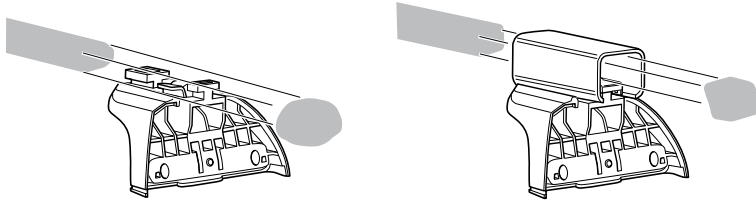

Kit 3053

FIAT Croma, 5-dr Estate, 05-11

This Kit is only for vehicles with fixpoint mounting.

460R
753

460

- 14 x 4
- 64 x 2
- 65 x 2
- 50890 47 mm x 4
- 50891 49 mm x 4
- 50784 x 8
- 50786 x 8
- 50273 x 1
- RR ↓ ↓ FR
- FL ↓ ↓ RL
- x 1

Kit

753

460R

460

1

2**14** x 4**64** x 2**65** x 216 mm  x 8

x 1

14**64****14****65****14****65****14****64****i**