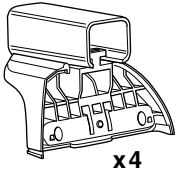

Kit 3053

FIAT Croma, 5-dr Estate, 05-11

This Kit is only for vehicles with fixpoint mounting.

460R
753

460

- 14 x 4
- 64 x 2
- 65 x 2
- 50890 47 mm x 4
- 50891 49 mm x 4
- 50784 x 8
- 50786 x 8
- 50273 x 1
- RR ↓ ↓ FR
- FL ↓ ↓ RL
- x 1

Kit

753

460R

460

1

2**14** x 4**64** x 2**65** x 216 mm  x 8

x 1

14**64****14****65****14****65****14****64****i**