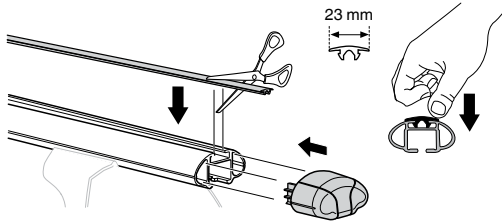

Kit 3053

FIAT Croma, 5-dr Estate, 05-11

This Kit is only for vehicles with fixpoint mounting.

460R
753

460

- 14 x 4
- 64 x 2
- 65 x 2
- 50890 47 mm x 4
- 50891 49 mm x 4
- 50784 x 8
- 50786 x 8
- 50273 x 1
- RR ↓ ↓ FR
- FL ↓ ↓ RL
- x 1

Kit

753

460R

460

1

2**14** x 4**64** x 2**65** x 216 mm  x 8

x 1

14**64****14****65****14****65****14****64****i**