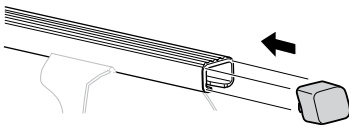

Kit 3053

FIAT Croma, 5-dr Estate, 05-11

This Kit is only for vehicles with fixpoint mounting.

460R
753

460

- 14 x 4
- 64 x 2
- 65 x 2
- 50890 47 mm x 4
- 50891 49 mm x 4
- 50784 x 8
- 50786 x 8
- 50273 x 1
- RR ↓ ↓ FR
- FL ↓ ↓ RL
- x 1

Kit

753

460R

460

1

2**14** x 4**64** x 2**65** x 216 mm  x 8

x 1

14**64****14****65****14****65****14****64****i**