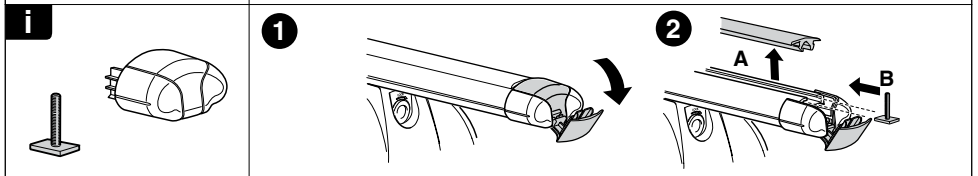

WW ▶ Thule Sweden AB, Box 69, 330 33 Hillerstorp, SWEDEN
NA ▶ Thule Inc., 42 Silvermine Road, Seymour, Connecticut 06483, USA

info@thule.com
customer.service@thule.com

www.thule.com