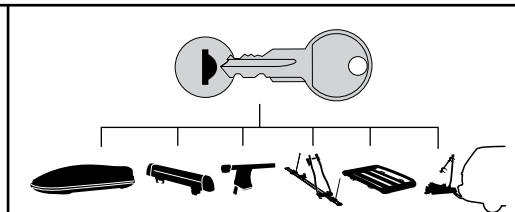

WW ▶ Thule Sweden AB, Box 69, 330 33 Hillerstorp, SWEDEN
NA ▶ Thule Inc., 42 Silvermine Road, Seymour, Connecticut 06483, USA

info@thule.com
customer.service@thule.com

www.thule.com