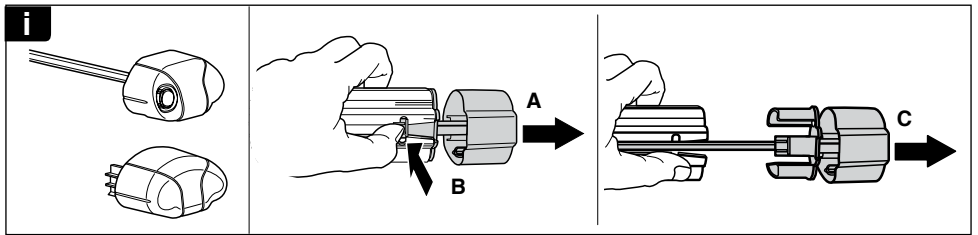

WW ▶ Thule Sweden AB, Box 69, 330 33 Hillerstorp, SWEDEN
NA ▶ Thule Inc., 42 Silvermine Road, Seymour, Connecticut 06483, USA

info@thule.com
customer.service@thule.com

www.thule.com