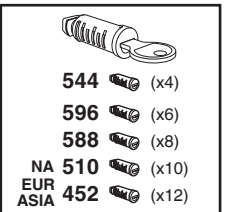

A

B

C

4 Nm

D

6 Nm

WW ▶ Thule Sweden AB, Box 69, 330 33 Hillerstorp, SWEDEN

NA ▶ Thule Inc., 42 Silvermine Road, Seymour, Connecticut 06483, USA