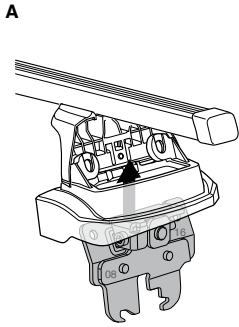

3

16 mm x 8

x 1

i

GB Only a few turns
D Nur wenige Umdrehungen
F Quelques tours uniquement
NL Slechts enkele slagen
I Solo qualche giro
E Sólo algunas vueltas
PT Noções básicas
S Endast några varv
FIN Vain muutama kierros
EST Ainult mõni pööre
LAT Tikai dažī apgriezieni
LIT Tik keli pasukimai
PL Wystarczy kilka obrotów
RU Достаточно нескольких оборотов
CZ Pouze několik otáček
SK Len niekoľko otáčok
SLO Le nekaj obratov
HR Samo nekoliko okreta
HU Csak néhány fordítás
GR Μόνο μερικές στροφές
TR Yalnız birkaç kez çevirm
中文 只有几个转向
한국어 두 세번만
日本語 数回転のみ
ไทย หมุนเพียงไม่กี่รอบ

4