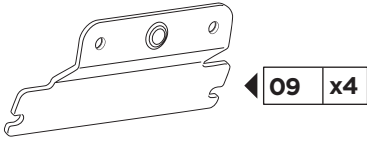

# > Instructions

FORD Explorer, 5-dr SUV, 16-

This kit is only for vehicles with fixpoint mounting.

ISO 11154-E

183151

C.20160122  
509-3151-01

Bring your life  
thule.com

1