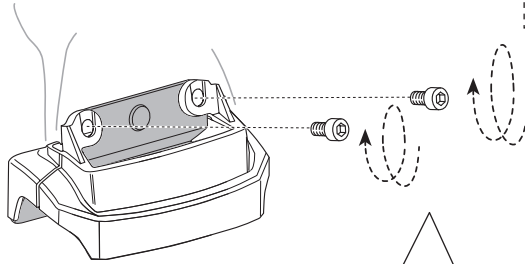

3

EN Only a few turns
DE Nur wenige Umdrehungen
FR Quelques tours uniquement
NL Slechts enkele slagen
IT Solo qualche giro
ES Sólo algunas vueltas
PT Noções básicas
SV Endast några varv
DK Kun nogle få omgange
NE Bare noen få omdreinger
FI Vain muutama kierros
ET Ainult mõni pööre
LV Tikai dažī apgriezieni
LT Tik keli pasukimai
PL Wystarczy kilka obrotów
RU Только несколько оборотов

UK Лише декілька обертів
BG Само няколко завъртания
CS Pouze několik otáček
SK Len niekoľko otáčok
SL Le nekaj obratov
HR/BiH Samo nekoliko okreta
RO Doar câteva rotiri
HU Csak néhány fordítás
EL Μόνο λίγες περιστροφές
TR Yalnızca birkaç tur

بعض دورات فقط **AR**
רק מספר סיבובים **HE**

ZH 仅几圈
JA 2～3回転のみ
KO 몇 번만 돌리면 됨
TH เพียงสองสามรอบ

4

x1