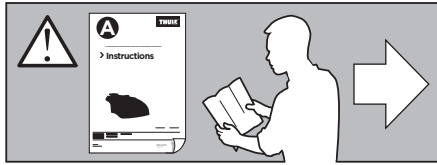

**6 Nm**

6

A

6 Nm

Thule Sweden AB, Box 69, 330 33 Hillerstorp, SWEDEN  
Thule Inc., 42 Silvermine Road, Seymour, Connecticut 06483, USA

info@thule.com  
Phone: 800-238-2388

www.thule.com