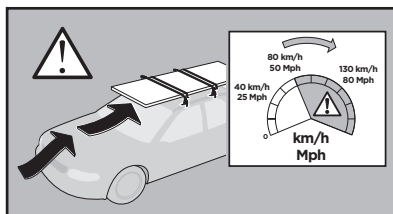

# > Instructions

FORD Explorer, 5-dr SUV, 16-

This kit is only for vehicles with fixpoint mounting.

ISO 11154-E

183151

C.20160122  
509-3151-01

Bring your life  
thule.com

1