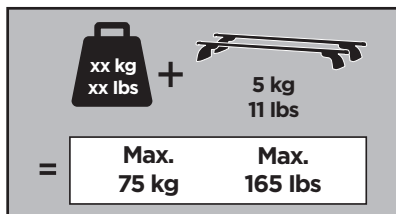

# > Instructions

FORD Explorer, 5-dr SUV, 16-

This kit is only for vehicles with fixpoint mounting.

ISO 11154-E

183151

C.20160122  
509-3151-01

Bring your life  
thule.com

1