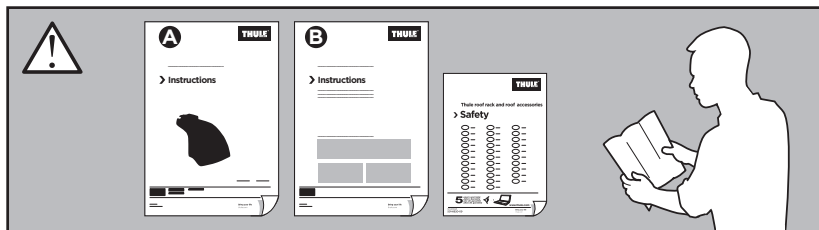

# > Instructions

FORD Explorer, 5-dr SUV, 16-

This kit is only for vehicles with fixpoint mounting.

ISO 11154-E

183151

C.20160122  
509-3151-01

Bring your life  
thule.com

1