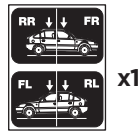

# > Instructions

FORD Explorer, 5-dr SUV, 16-

This kit is only for vehicles with fixpoint mounting.

ISO 11154-E

183151

C.20160122  
509-3151-01

Bring your life  
thule.com

1