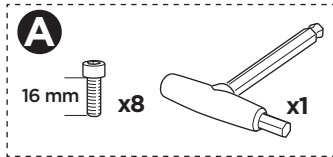

# > Instructions

FORD Explorer, 5-dr SUV, 16-

This kit is only for vehicles with fixpoint mounting.

ISO 11154-E

183151

C.20160122  
509-3151-01

Bring your life  
thule.com

1