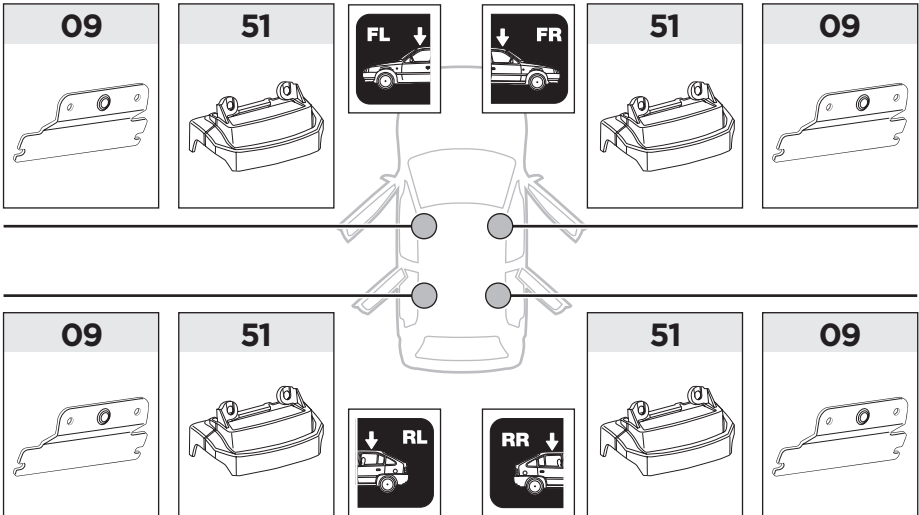

# > Instructions

FORD Explorer, 5-dr SUV, 16-

This kit is only for vehicles with fixpoint mounting.

ISO 11154-E

183151

C.20160122  
509-3151-01

Bring your life  
thule.com

1