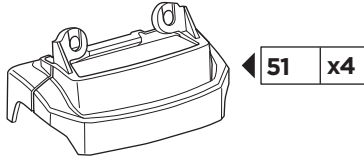

# > Instructions

FORD Explorer, 5-dr SUV, 16-

This kit is only for vehicles with fixpoint mounting.

ISO 11154-E

183151

C.20160122  
509-3151-01

Bring your life  
thule.com

1