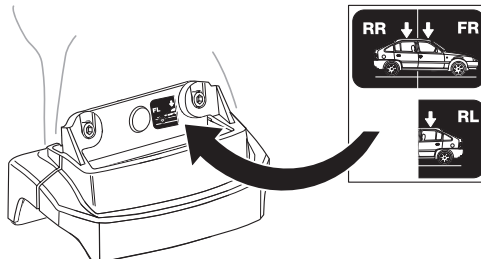

EN Only a few turns
DE Nur wenige Umdrehungen
FR Quelques tours uniquement
NL Slechts enkele slagen
IT Solo qualche giro
ES Sólo algunas vueltas
PT Noções básicas
SV Endast några varv
DK Kun nogle få omgange
NE Bare noen få omdreinger
FI Vain muutama kierros
ET Ainult mõni pööre
LV Tikai dažī apgriezieni
LT Tik keli pasukimai
PL Wystarczy kilka obrotów
RU Только несколько оборотов

UK Лише декілька обертів
BG Само няколко завъртания
CS Pouze několik otáček
SK Len niekoľko otáčok
SL Le nekaj obratov
HR/BiH Samo nekoliko okreta
RO Doar câteva rotiri
HU Csak néhány fordítás
EL Μόνο λίγες περιστροφές
TR Yalnızca birkaç tur

بعض دورات فقط **AR**
רק מספר סיבובים **HE**

ZH 仅几圈
JA 2～3回転のみ
KO 몇 번만 돌리면 됨
TH เพียงสองสามรอบ

4

x1