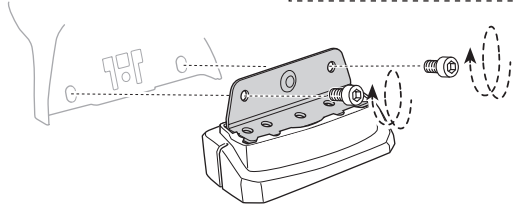

2

A

B

A

EN Only a few turns
DE Nur wenige Umdrehungen
FR Quelques tours uniquement
NL Slechts enkele slagen
IT Solo qualche giro
ES Sólo algunas vueltas
PT Apenas algumas voltas
SV Endast några varv
DK Kun nogle få omgange
NO Bare noen få omdreininger
FI Vain muutama kierros

ET Ainult mõni pööre
LV Tikai daži apgriezieni
LT Tik keli pasukimai
PL Wystarczy kilka obrotów
RU Только несколько оборотов
UK Лише декілька обертів
BG Само няколко завъртания
CS Pouze několik otáček
SK Len niekoľko otáčok
SL Le nekaj obratov
HR/BIH Samo nekoliko okreta

RO Doar câteva rotiri
HU Csak néhány fordítás
EL Μόνο λίγες περιστροφές
TR Yalnızca birkaç tur

بعض دورات فقط

AR

רק מספר סיבובים

HE

ZH 仅几圈

JA 2～3回転のみ

KO 몇 번만 돌리면 됨

TH เพียงสองสามรอบ

3

x1