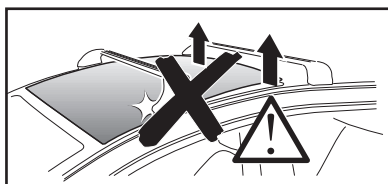

Thule XT Kit 3153

> Instructions

TESLA Model S, 5-dr Hatchback, 16-

This kit is only for vehicles with fixpoint mounting.

ISO 11154-E

183153

C.20160121
509-3153-01

Bring your life
thule.com