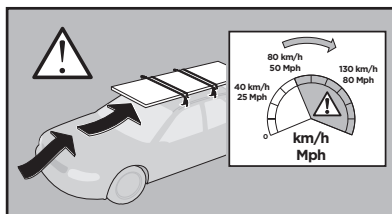

Thule XT Kit 3153

> Instructions

TESLA Model S, 5-dr Hatchback, 16-

This kit is only for vehicles with fixpoint mounting.

ISO 11154-E

183153

C.20160121
509-3153-01

Bring your life
thule.com