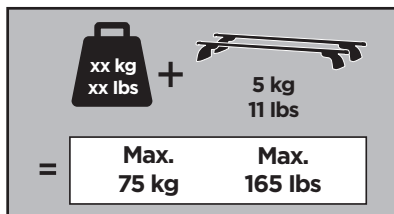

Thule XT Kit 3153

> Instructions

TESLA Model S, 5-dr Hatchback, 16-

This kit is only for vehicles with fixpoint mounting.

ISO 11154-E

183153

C.20160121
509-3153-01

Bring your life
thule.com