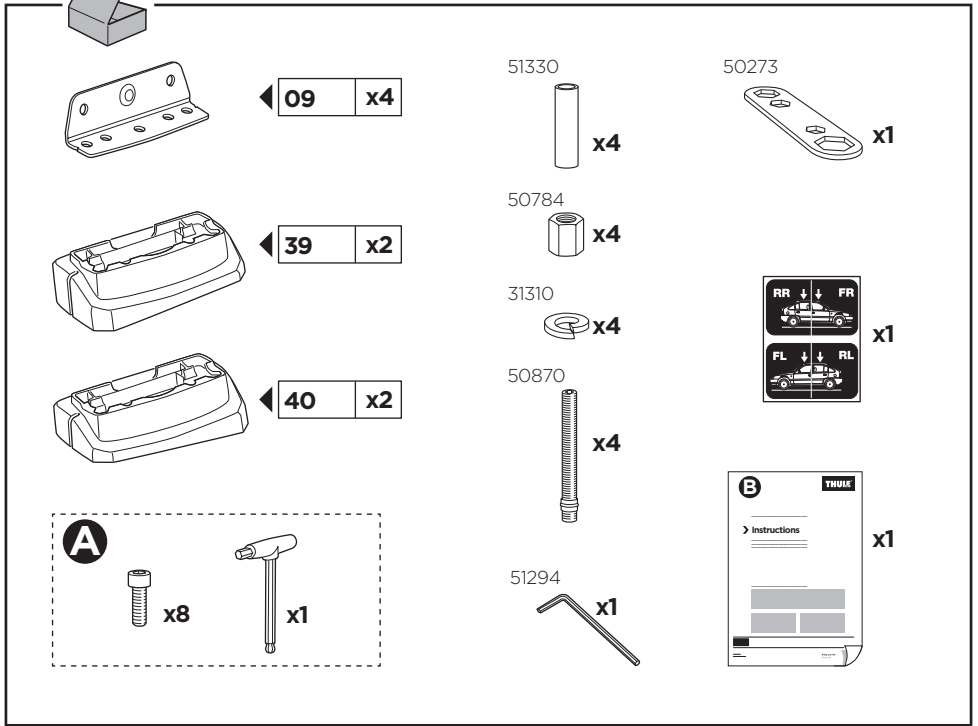

Thule XT Kit 3153

> Instructions

TESLA Model S, 5-dr Hatchback, 16-

This kit is only for vehicles with fixpoint mounting.

ISO 11154-E

183153

C.20160121
509-3153-01

Bring your life
thule.com