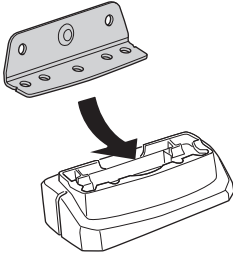

2

A

B

A

EN Only a few turns
DE Nur wenige Umdrehungen
FR Quelques tours uniquement
NL Slechts enkele slagen
IT Solo qualche giro
ES Sólo algunas vueltas
PT Apenas algumas voltas
SV Endast några varv
DK Kun nogle få omgange
NO Bare noen få omdreininger
FI Vain muutama kierros

ET Ainult mõni pööre
LV Tikai daži apgriezieni
LT Tik keli pasukimai
PL Wystarczy kilka obrotów
RU Только несколько оборотов
UK Лише декілька обертів
BG Само няколко завъртания
CS Pouze několik otáček
SK Len niekoľko otáčok
SL Le nekaj obratov
HR/BIH Samo nekoliko okreta

RO Doar câteva rotiri
HU Csak néhány fordítás
EL Μόνο λίγες περιστροφές
TR Yalnızca birkaç tur

بعض دورات فقط

AR

רק מספר סיבובים

HE

ZH 仅几圈

JA 2～3回転のみ

KO 몇 번만 돌리면 됨

TH เพียงสองสามรอบ

3

x1