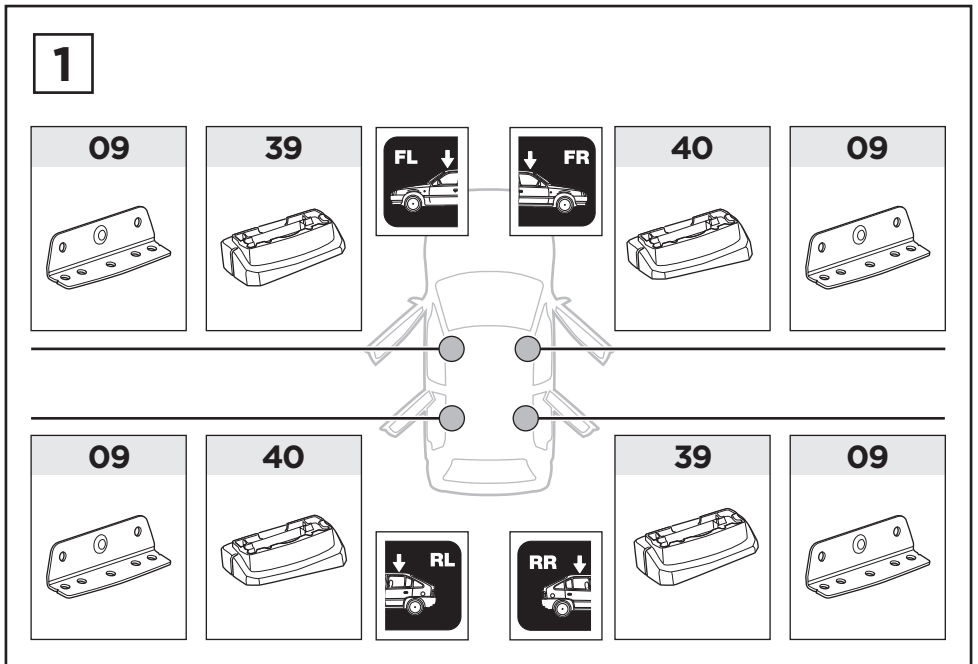

Thule XT Kit 3153

> Instructions

TESLA Model S, 5-dr Hatchback, 16-

This kit is only for vehicles with fixpoint mounting.

ISO 11154-E

183153

C.20160121
509-3153-01

Bring your life
thule.com