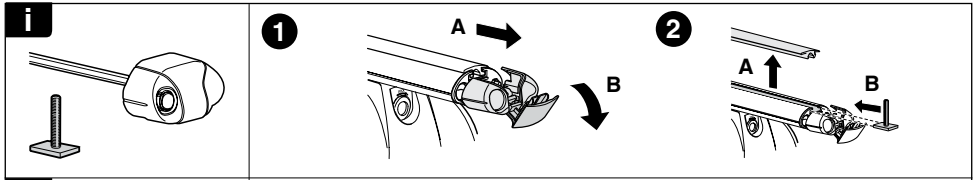

WW ▶ Thule Sweden AB, Box 69, 330 33 Hillerstorp, SWEDEN

NA ▶ Thule Inc., 42 Silvermine Road, Seymour, Connecticut 06483, USA

info@thule.com

customer.service@thule.com

www.thule.com

506-3104-01