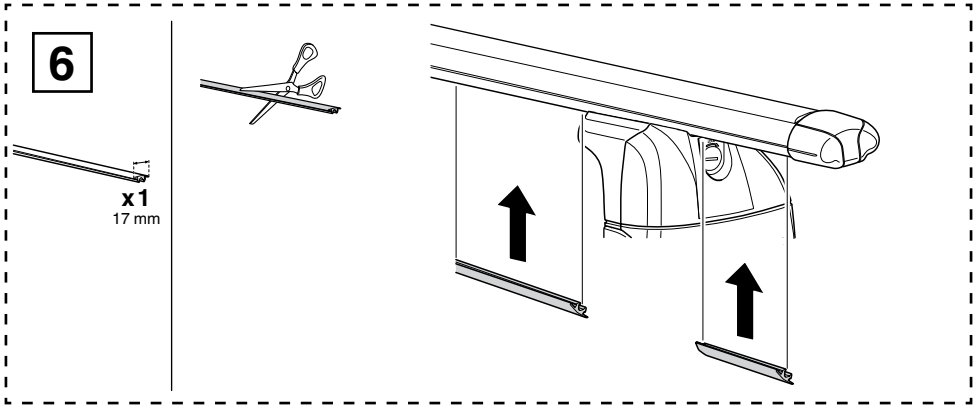

WW ▶ Thule Sweden AB, Box 69, 330 33 Hillerstorp, SWEDEN

NA ▶ Thule Inc., 42 Silvermine Road, Seymour, Connecticut 06483, USA

info@thule.com

customer.service@thule.com

www.thule.com

506-3104-01