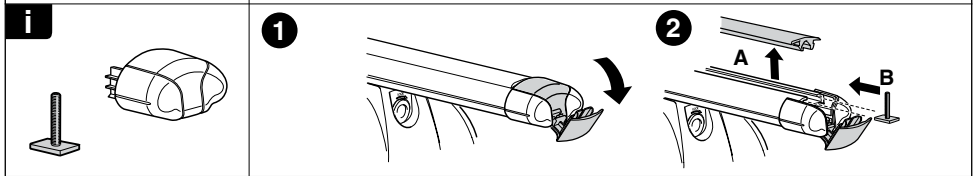

WW ▶ Thule Sweden AB, Box 69, 330 33 Hillerstorp, SWEDEN

NA ▶ Thule Inc., 42 Silvermine Road, Seymour, Connecticut 06483, USA

info@thule.com

customer.service@thule.com

www.thule.com

506-3104-01