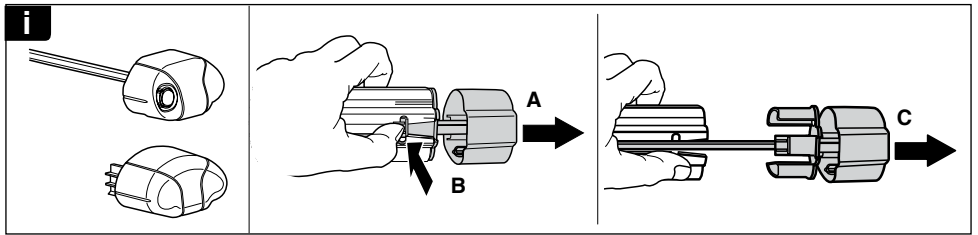

WW ▶ Thule Sweden AB, Box 69, 330 33 Hillerstorp, SWEDEN

NA ▶ Thule Inc., 42 Silvermine Road, Seymour, Connecticut 06483, USA

info@thule.com

customer.service@thule.com

www.thule.com

506-3104-01