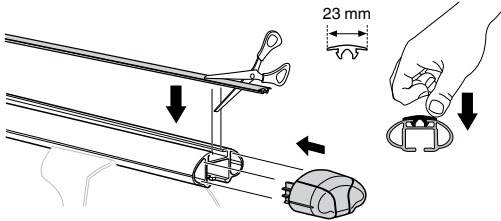

Kit 3104

PEUGEOT 5008, 5-dr MPV, 09–*

*With integrated railing

This Kit is only for vehicles with fixpoint mounting.

460R
753

460

- 20 x 4
- 145 x 1
- 144 x 2
- 146 x 1
- 51358 x 1
- 52267 x 4
- 51295 x 4
- 31310 x 4
- 50273 x 1
- RR ↓ ↓ FR
FL ↓ ↓ RL x 1

Kit

753

460R

460

1

753/460R

460

2**20** x 4**145** x 116 mm  x 8**144** x 2**146** x 1