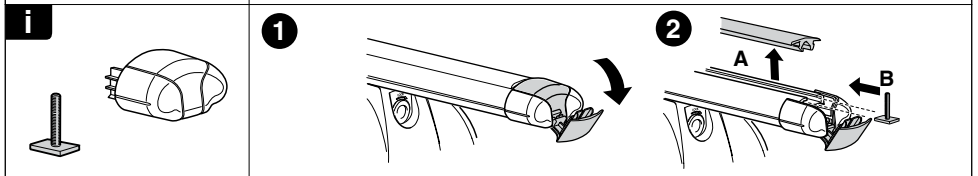

WW ▶ Thule Sweden AB, Box 69, 330 33 Hillerstorp, SWEDEN
NA ▶ Thule Inc., 42 Silvermine Road, Seymour, Connecticut 06483, USA

@ info@thule.com
customer.service@thule.com

www.thule.com

506-3120-01