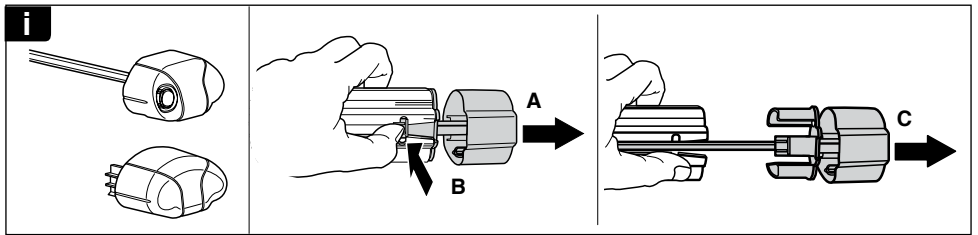

WW ▶ Thule Sweden AB, Box 69, 330 33 Hillerstorp, SWEDEN
NA ▶ Thule Inc., 42 Silvermine Road, Seymour, Connecticut 06483, USA

@ info@thule.com
customer.service@thule.com

www.thule.com

506-3120-01