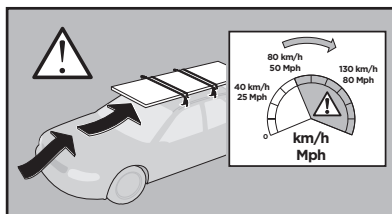

# > Instructions

NISSAN Murano, 5-dr SUV, 15-

This kit is only for vehicles with fixpoint mounting.

ISO 11154-E

183141

C.20161005  
509-3141-01

Bring your life

thule.com