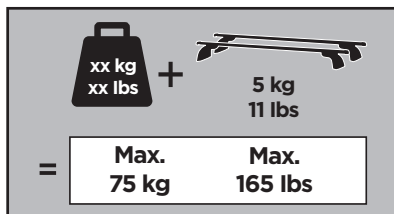

# > Instructions

NISSAN Murano, 5-dr SUV, 15-

This kit is only for vehicles with fixpoint mounting.

ISO 11154-E

183141

C.20161005  
509-3141-01

Bring your life

thule.com