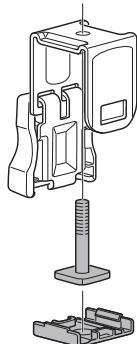

x1

x4

x4

x4

x4

Optional

SquareBar Adapter 8897

x4

x4

A

B

C

SquareBar Adapter 8897

A

B

C

1.2

D

E

F

2

Min 610mm / 24 inch

A

B