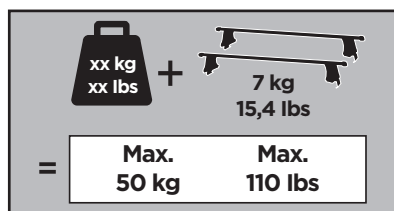

Thule Rapid System Kit 1847

> Instructions

HYUNDAI i30, 5-dr Hatchback, 17-