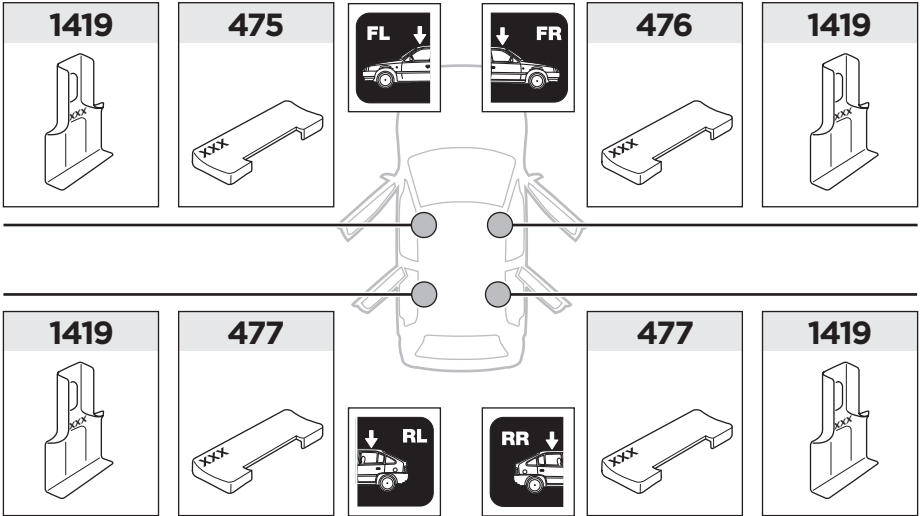

476 x1

477 x2

1419 x4

x1

x1

1

	X (scale)	X (mm)	X (inch)
HYUNDAI i30 , 5-dr Hatchback, 17-	39,5	1046	41

	Y (scale)	Y (mm)	Y (inch)
HYUNDAI i30 , 5-dr Hatchback, 17-	36,5	1016	40

2

HYUNDAI i30, 5-dr Hatchback, 17-

3

	W (mm)	Z (mm)	W (inch)	Z (inch)
HYUNDAI i30, 5-dr Hatchback, 17-	200	700	7 7/8	27 1/2