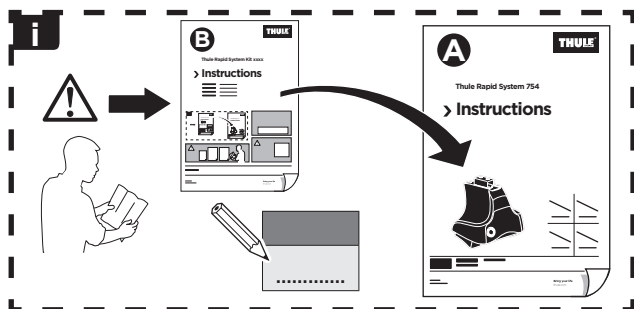

THULE
SWEDEN

Thule Rapid System Kit 1847

> Instructions

HYUNDAI i30, 5-dr Hatchback, 17-

ISO 11154-E

141847
C.20170308
519-1847-01

Bring your life
thule.com

475 x1

476 x1

477 x2

1419 x4

x1

x1

1

	X (scale)	X (mm)	X (inch)
HYUNDAI i30 , 5-dr Hatchback, 17-	39,5	1046	41

	Y (scale)	Y (mm)	Y (inch)
HYUNDAI i30 , 5-dr Hatchback, 17-	36,5	1016	40

2

HYUNDAI i30, 5-dr Hatchback, 17-

3

	W (mm)	Z (mm)	W (inch)	Z (inch)
HYUNDAI i30, 5-dr Hatchback, 17-	200	700	7 7/8	27 1/2