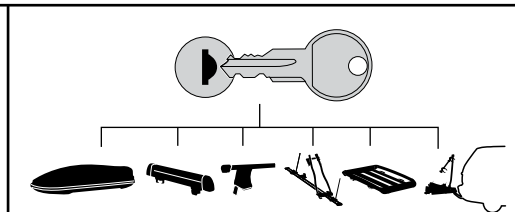

WW ▶ Thule Sweden AB, Box 69, 330 33 Hillerstorp, SWEDEN

NA ▶ Thule Inc., 42 Silvermine Road, Seymour, Connecticut 06483, USA

@ info@thule.com
customer.service@thule.com

www.thule.com

506-3038-02