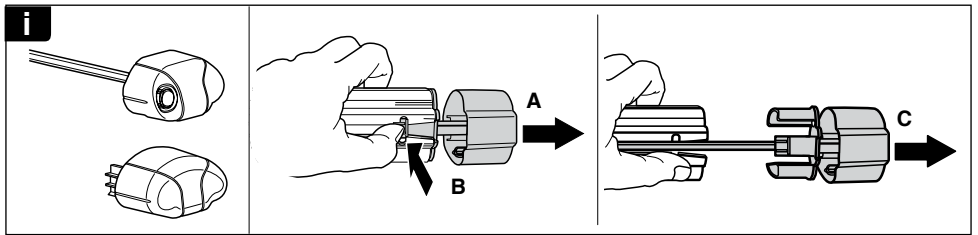

WW ▶ Thule Sweden AB, Box 69, 330 33 Hillerstorp, SWEDEN

NA ▶ Thule Inc., 42 Silvermine Road, Seymour, Connecticut 06483, USA

@ info@thule.com
customer.service@thule.com

www.thule.com

506-3038-02