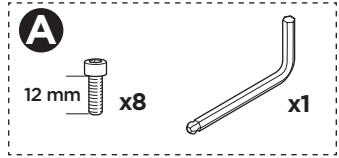

This kit is only for vehicles with fixpoint mounting.

ISO 11154-E

183155

C.20160920  
509-3155-01

Bring your life  
thule.com

2

3

x1