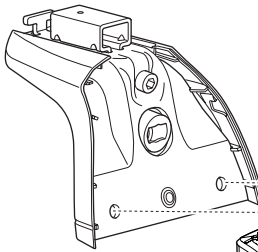

This kit is only for vehicles with fixpoint mounting.

ISO 11154-E

183155

C.20160920  
509-3155-01

Bring your life  
thule.com

2

3

x1