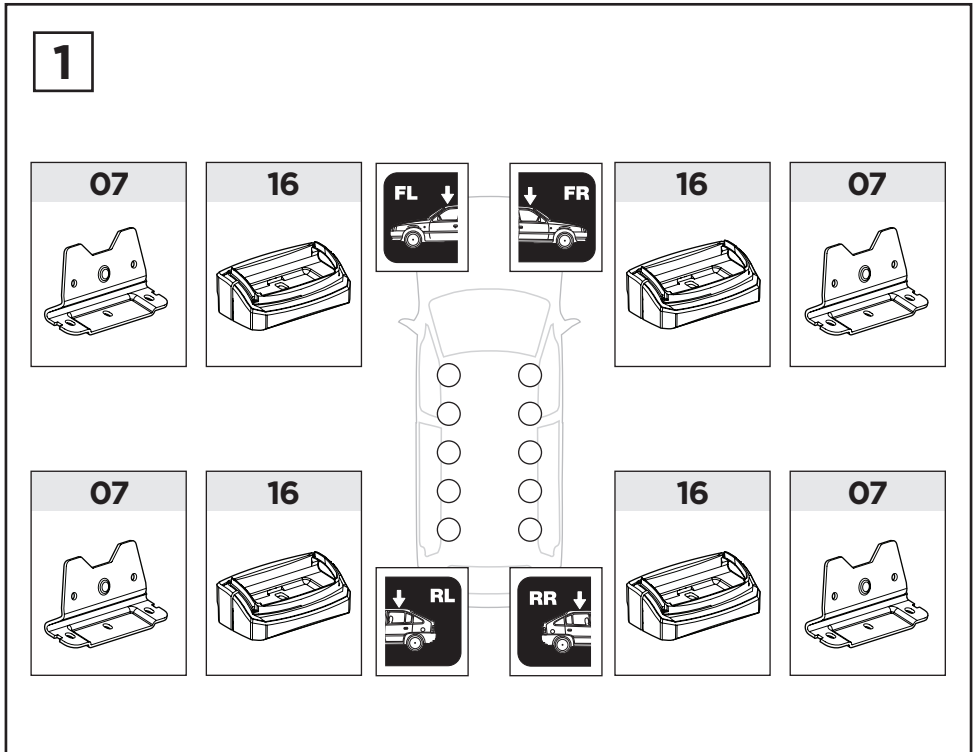

This kit is only for vehicles with fixpoint mounting.

ISO 11154-E

183155

C.20160920  
509-3155-01

Bring your life  
thule.com

2

3

x1

**4**

**A**

**B**

**C**

**D**

**5**