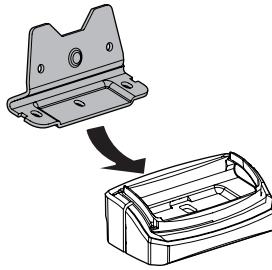

This kit is only for vehicles with fixpoint mounting.

ISO 11154-E

183155

C.20160920  
509-3155-01

Bring your life  
thule.com

2

3

x1