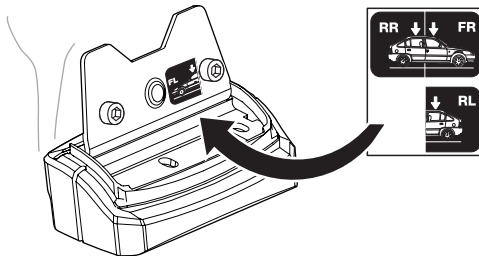

This kit is only for vehicles with fixpoint mounting.

ISO 11154-E

183155

C.20160920  
509-3155-01

Bring your life  
thule.com

2

3

x1