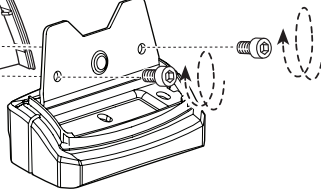

This kit is only for vehicles with fixpoint mounting.

ISO 11154-E

183155

C.20160920  
509-3155-01

Bring your life  
thule.com

2

3

x1