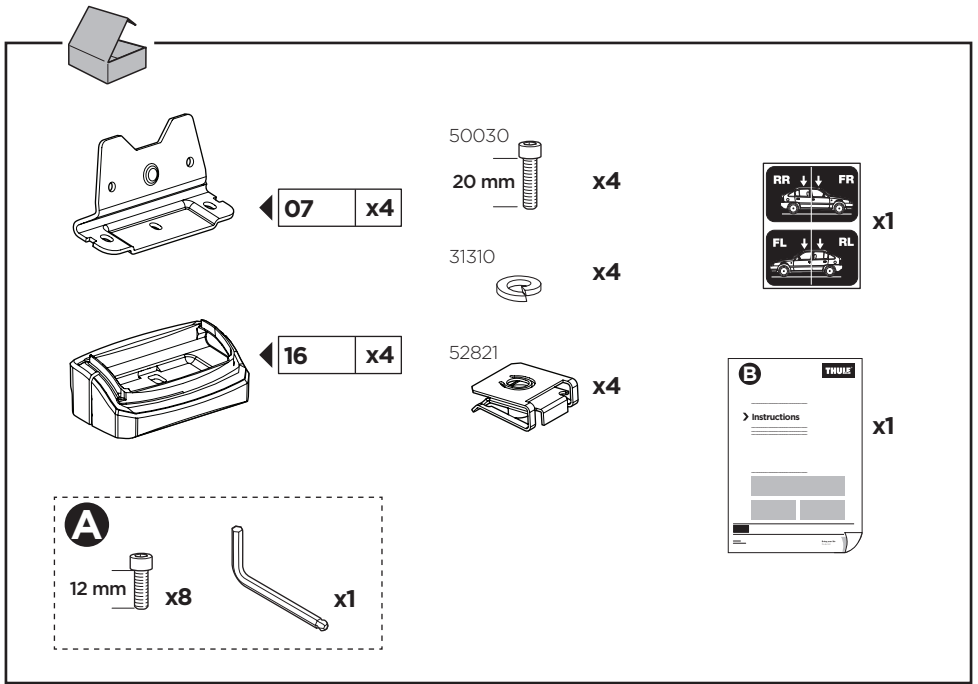

This kit is only for vehicles with fixpoint mounting.

ISO 11154-E

183155

C.20160920  
509-3155-01

Bring your life  
thule.com

2

3

x1