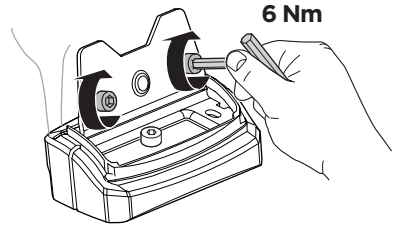

This kit is only for vehicles with fixpoint mounting.

ISO 11154-E

183155

C.20160920  
509-3155-01

Bring your life  
thule.com

2

3

x1