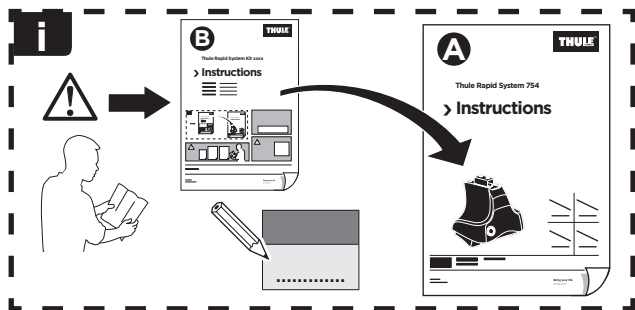

Thule Rapid System Kit 1832

> Instructions

FORD Ka, 5-dr Hatchback, 14-

FORD Ka +, 4-dr Sedan, 14-

ISO 11154-E

141832
C.20160406
519-1832-01

Bring your life
thule.com

1