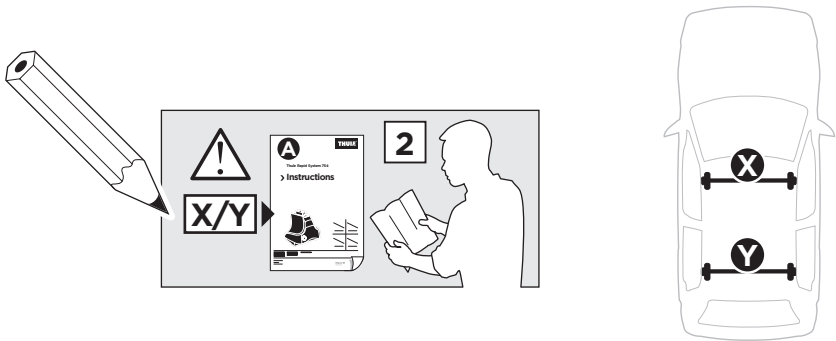

Thule Rapid System Kit 1832

> Instructions

FORD Ka, 5-dr Hatchback, 14-

FORD Ka +, 4-dr Sedan, 14-

ISO 11154-E

141832
C.20160406
519-1832-01

Bring your life
thule.com

1

	X (scale)	X (mm)	X (inch)
FORD Ka, 5-dr Hatchback, 14-	35	1001	39 ³ / ₈
FORD Ka +, 4-dr Sedan, 14-	40	1051	41 ³ / ₈

	Y (scale)	Y (mm)	Y (inch)
FORD Ka, 5-dr Hatchback, 14-	31	961	37 ⁷ / ₈
FORD Ka +, 4-dr Sedan, 14-	32	971	38 ¹ / ₄