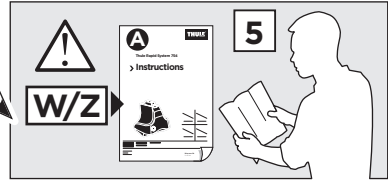

3

	W (mm)	Z (mm)	W (inch)	Z (inch)
FORD Ka, 5-dr Hatchback, 14-	300	650	11 3/4	25 5/8
FORD Ka +, 4-dr Sedan, 14-	250	700	9 7/8	27 1/2