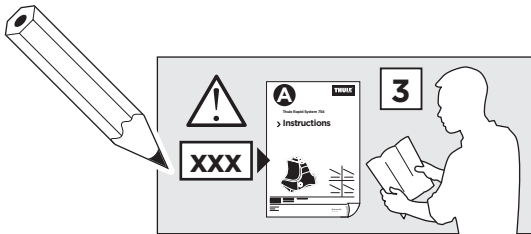

2

FORD Ka, 5-dr Hatchback, 14-

FORD Ka +, 4-dr Sedan, 14-