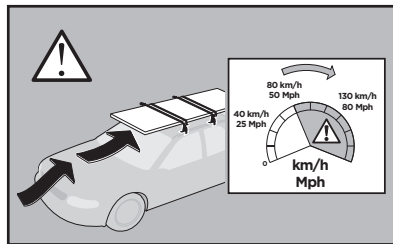

Thule Rapid System Kit 1832

> Instructions

FORD Ka, 5-dr Hatchback, 14-

FORD Ka +, 4-dr Sedan, 14-

ISO 11154-E

141832
C.20160406
519-1832-01

Bring your life
thule.com

1