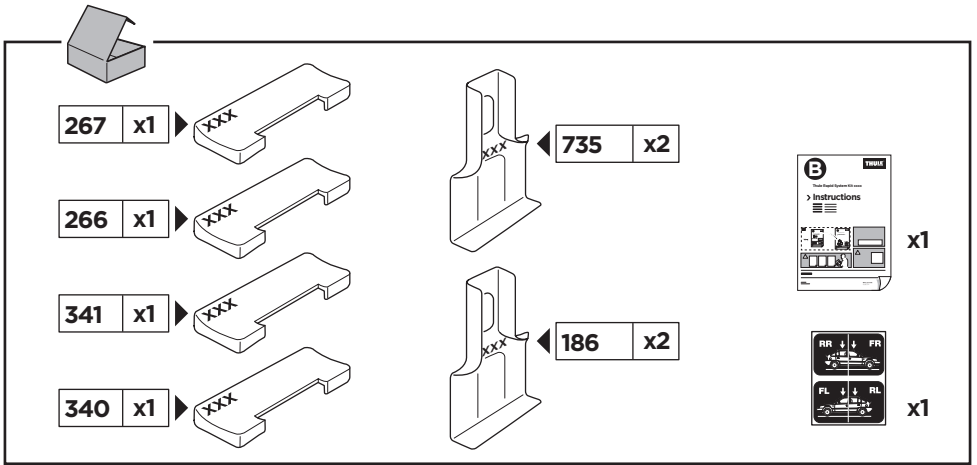

Thule Rapid System Kit 1832

> Instructions

FORD Ka, 5-dr Hatchback, 14-

FORD Ka +, 4-dr Sedan, 14-

ISO 11154-E

141832
C.20160406
519-1832-01

Bring your life
thule.com

1

	X (scale)	X (mm)	X (inch)
FORD Ka, 5-dr Hatchback, 14-	35	1001	39 ³ / ₈
FORD Ka +, 4-dr Sedan, 14-	40	1051	41 ³ / ₈

	Y (scale)	Y (mm)	Y (inch)
FORD Ka, 5-dr Hatchback, 14-	31	961	37 ⁷ / ₈
FORD Ka +, 4-dr Sedan, 14-	32	971	38 ¹ / ₄

2

FORD Ka, 5-dr Hatchback, 14-

FORD Ka +, 4-dr Sedan, 14-

3

	W (mm)	Z (mm)	W (inch)	Z (inch)
FORD Ka , 5-dr Hatchback, 14-	300	650	11 3/4	25 5/8
FORD Ka + , 4-dr Sedan, 14-	250	700	9 7/8	27 1/2