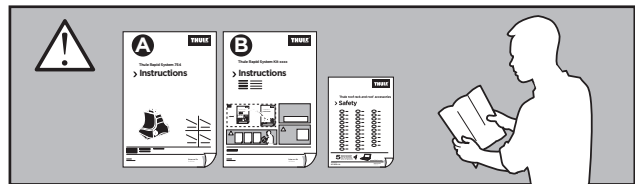

Thule Rapid System Kit 1832

> Instructions

FORD Ka, 5-dr Hatchback, 14-

FORD Ka +, 4-dr Sedan, 14-

ISO 11154-E

141832
C.20160406
519-1832-01

Bring your life
thule.com

1