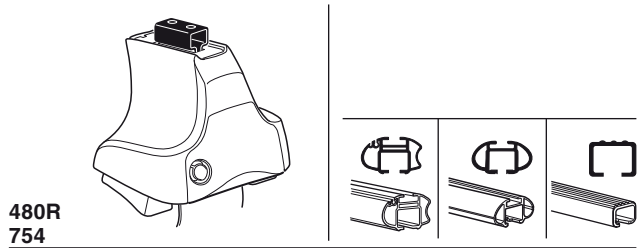

Kit 1471

HYUNDAI i10, 5-dr Hatchback, 08-