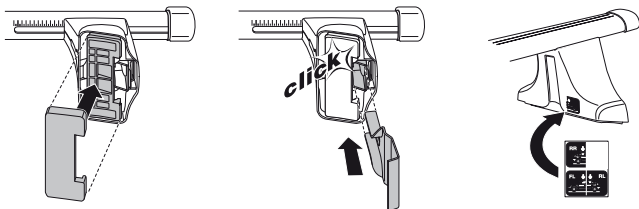

956 mm

1

2

HYUNDAI i10, 5-dr Hatchback, 08-

Y inch

Y mm

36 ¹/₈ "

916 mm

4

HYUNDAI i10, 5-dr Hatchback, 08-

5

| | X mm | Y mm | X inch | Y inch |
|----------------------------------|--------|--------|--------|---------|
| HYUNDAI i10, 5-dr Hatchback, 08- | 210 mm | 700 mm | 8 1/4" | 27 1/2" |