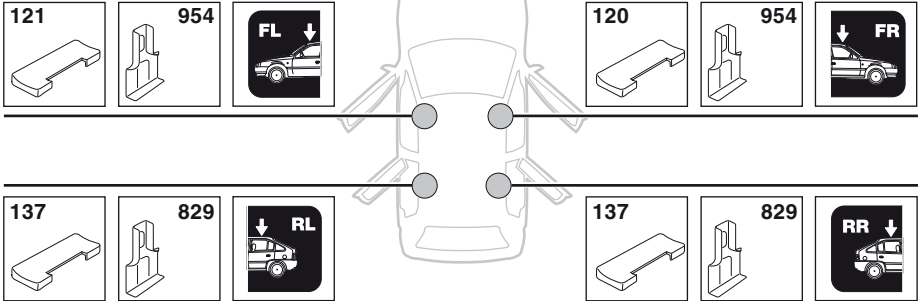

956 mm

1

2

HYUNDAI i10, 5-dr Hatchback, 08-

Y inch

Y mm

36 ¹/₈ "

916 mm

4

HYUNDAI i10, 5-dr Hatchback, 08-

5

| | X mm | Y mm | X inch | Y inch |
|----------------------------------|--------|--------|--------|---------|
| HYUNDAI i10, 5-dr Hatchback, 08- | 210 mm | 700 mm | 8 1/4" | 27 1/2" |