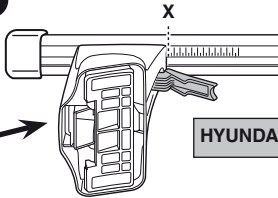

3

754

750

1

2

HYUNDAI i10, 5-dr Hatchback, 08-

X

30,5

1

2

HYUNDAI i10, 5-dr Hatchback, 08-

Y

26,5

480R

480

1

2

HYUNDAI i10, 5-dr Hatchback, 08-

X inch

X mm

37 ⁵/₈ "

956 mm

1

2

HYUNDAI i10, 5-dr Hatchback, 08-

Y inch

Y mm

36 ¹/₈ "

916 mm