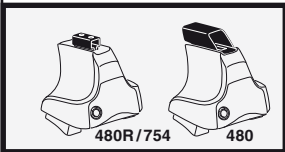

956 mm

1

2

HYUNDAI i10, 5-dr Hatchback, 08-

Y inch

Y mm

36 ¹/₈ "

916 mm

4

HYUNDAI i10, 5-dr Hatchback, 08-

5

| | X mm | Y mm | X inch | Y inch |
|----------------------------------|--------|--------|--------|---------|
| HYUNDAI i10, 5-dr Hatchback, 08- | 210 mm | 700 mm | 8 1/4" | 27 1/2" |