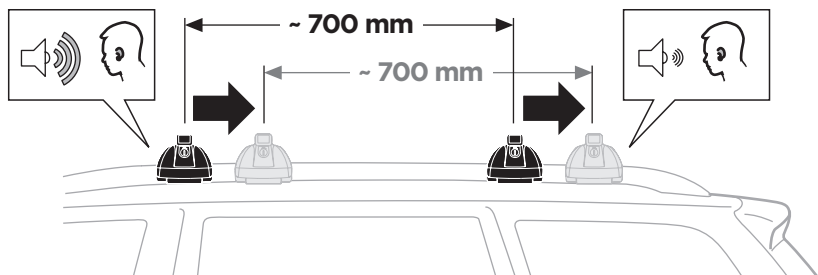

1

EN Only a few turns	ET Ainult mõni pööre	RO Doar câteva rotiri
DE Nur wenige Umdrehungen	LV Tikai daži apgrīzieni	HU Csak néhány fordítás
FR Quelques tours uniquement	LT Tik keli pasukimai	EL Μόνο λίγες περιστροφές
NL Slechts enkele slagen	PL Wystarczy kilka obrotów	TR Yalnızca birkaç tur
IT Solo qualche giro	RU Только несколько оборотов	بعض دورات فقط AR
ES Sólo algunas vueltas	UK Лише декілька обертів	רק מספר סיבובים HE
PT Noções básicas	BG Само няколко завъртания	ZH 仅几圈
SV Endast några varv	CS Pouze několik otáček	JA 2～3回転のみ
DK Kun nogle få omgange	SK Len niekoľko otáčok	KO 몇 번만 돌리면 됨
NO Bare noen få omdreininger	SL Le nekaj obratov	TH เพียงสองสามรอบ
FI Vain muutama kierros	HR/BIH Samo nekoliko okreta	

i

2