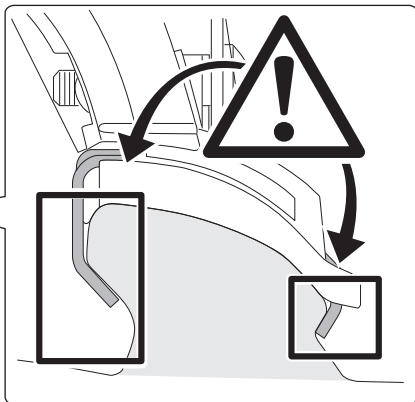

EN Tighten alternately
DE Die Schrauben abwechselnd anziehen
FR Serrer alternativement chaque côté
NL Afwisselend aan de linker- en de rechterkant aandraaien
IT Alternare il serraggio delle viti
ES Apretar alternativamente
PT Aperte alternadamente
SV Dra åt växelvis
DK Spænd skiftevis
NO Trekk til vekselvis
FI Kierrä vuorotellen
ET Pinguldage vaheldumisi
LV Pievelciēt pamīšus
LT Užsukinėkite pakaitomis
PL Śruby dokręcaj naprzemiennie
RU Затягивайте попеременно
UK Затягти по чергово
BG Затегнете последователно
CS Pokręťta bagazníka dokręcaj dokręcaj naprzemiennie.
SK Doťahujte striedavo
SL Privijajte izmenično
HR/BiH Naizmjerno zategnite
RO Strângeți alternativ
HU Egymástól függetlenül szorítandó
EL Ζφίγχετε εναλλάξ
TR Dönüşümlü sıkın

AR إحكام الربط بالتناوب
HE חזק לסיבוב

ZH 交替拧紧
JA 自動固定
KO 번갈아 조이기
TH ซึ้นไปสลับกัน