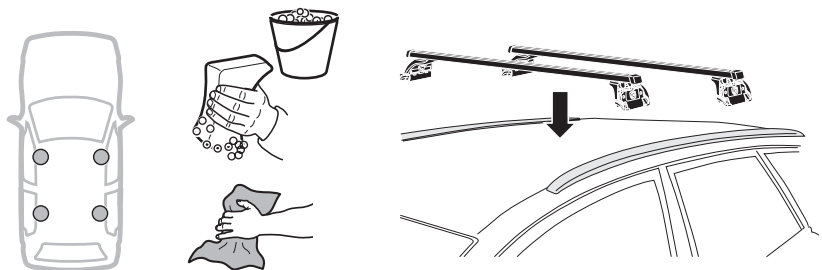

1

EN Only a few turns	ET Ainult mõni pööre	RO Doar câteva rotiri
DE Nur wenige Umdrehungen	LV Tikai daži apgrīzieni	HU Csak néhány fordítás
FR Quelques tours uniquement	LT Tik keli pasukimai	EL Μόνο λίγες περιστροφές
NL Slechts enkele slagen	PL Wystarczy kilka obrotów	TR Yalnızca birkaç tur
IT Solo qualche giro	RU Только несколько оборотов	بعض دورات فقط AR
ES Sólo algunas vueltas	UK Лише декілька обертів	רק מספר סיבובים HE
PT Noções básicas	BG Само няколко завъртания	ZH 仅几圈
SV Endast några varv	CS Pouze několik otáček	JA 2～3回転のみ
DK Kun nogle få omgange	SK Len niekoľko otáčok	KO 몇 번만 돌리면 됨
NO Bare noen få omdreininger	SL Le nekaj obratov	TH เพียงสองสามรอบ
FI Vain muutama kierros	HR/BIH Samo nekoliko okreta	

i

2