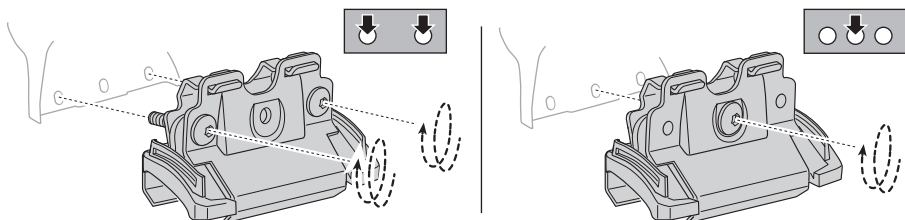

1

EN Only a few turns	ET Ainult mõni pööre	RO Doar câteva rotiri
DE Nur wenige Umdrehungen	LV Tikai daži apgrīzieni	HU Csak néhány fordítás
FR Quelques tours uniquement	LT Tik keli pasukimai	EL Μόνο λίγες περιστροφές
NL Slechts enkele slagen	PL Wystarczy kilka obrotów	TR Yalnızca birkaç tur
IT Solo qualche giro	RU Только несколько оборотов	بعض دورات فقط AR
ES Sólo algunas vueltas	UK Лише декілька обертів	רק מספר סיבובים HE
PT Noções básicas	BG Само няколко завъртания	ZH 仅几圈
SV Endast några varv	CS Pouze několik otáček	JA 2～3回転のみ
DK Kun nogle få omgange	SK Len niekoľko otáčok	KO 몇 번만 돌리면 됨
NO Bare noen få omdreininger	SL Le nekaj obratov	TH เพียงสองสามรอบ
FI Vain muutama kierros	HR/BIH Samo nekoliko okreta