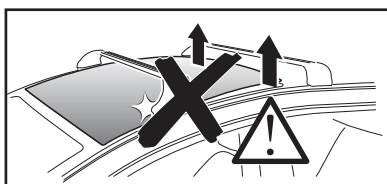

Thule Rapid System Kit 4051

> Instructions

KIA Soul, 5-dr Hatchback, 14-

This kit is only for vehicles with flush or integrated side railing.

ISO 11154-E

184051

C.20140928
509-4051-01

Bring your life
thule.com