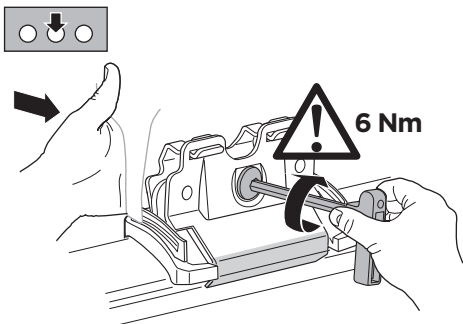

EN Tighten alternately
DE Die Schrauben abwechselnd anziehen
FR Serrer alternativement chaque côté
NL Afwisselend aan de linker- en de rechterkant aandraaien
IT Alternare il serraggio delle viti
ES Apretar alternativamente
PT Aperte alternadamente
SV Dra åt växelvis
DK Spænd skiftevis
NO Trekk til vekselvis
FI Kierrä vuorotellen
ET Pinguldage vaheldumisi
LV Pievelciēt pamīšus
LT Užsukinėkite pakaitomis
PL Śruby dokręcaj naprzemiennie
RU Затягивайте попеременно
UK Затягти по чергово
BG Затегнете последователно
CS Pokręťta bagazníka dokręcaj dokręcaj naprzemiennie.
SK Doťahujte striedavo
SL Privijajte izmenično
HR/BiH Naizmjerno zategnite
RO Strângeți alternativ
HU Egymástól függetlenül szorítandó
EL Ζφίγχετε εναλλάξ
TR Dönüşümlü sıkın

AR إحكام الربط بالتناوب
HE חזק לסיבוב

ZH 交替拧紧
JA 自動固定
KO 번갈아 조이기
TH ซึ้นไปสลับกัน