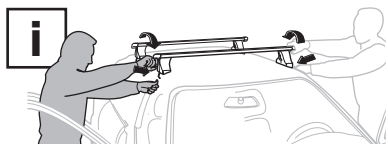

EN Tighten alternately
DE Die Schrauben abwechselnd anziehen
FR Serrer alternativement chaque côté
NL Afwisselend aan de linker- en de rechterkant aandraaien
IT Alternare il serraggio delle viti
ES Apretar alternativamente
PT Aperte alternadamente
SV Dra åt växelvis
DK Spænd skiftevis
NO Trekk til vekselvis
FI Kierrä vuorotellen
ET Pinguldage vaheldumisi
LV Pievelciēt pamīšus
LT Užsukinėkite pakaitomis
PL Śruby dokręcaj naprzemiennie
RU Затягивайте попеременно
UK Затягти по чергово
BG Затегнете последователно
CS Pokręťta bagazníka dokręcaj dokręcaj naprzemiennie.
SK Doťahujte striedavo
SL Privijajte izmenično
HR/BiH Naizmjerno zategnite
RO Strângeți alternativ
HU Egymástól függetlenül szorítandó
EL Ζφίγχετε εναλλάξ
TR Dönüşümlü sıkın

AR إحكام الربط بالتناوب
HE חזק לסיבוב

ZH 交替拧紧
JA 自動固定
KO 번갈아 조이기
TH ซึ้นไปสลับกัน