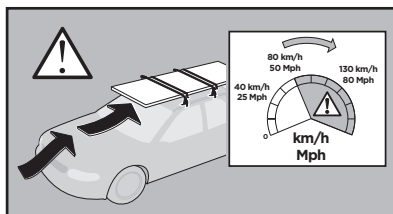

Thule Rapid System Kit 4051

> Instructions

KIA Soul, 5-dr Hatchback, 14-

This kit is only for vehicles with flush or integrated side railing.

ISO 11154-E

184051

C.20140928
509-4051-01

Bring your life
thule.com