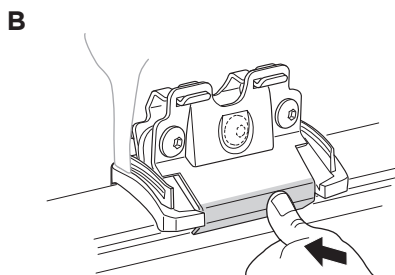

EN Tighten alternately
DE Die Schrauben abwechselnd anziehen
FR Serrer alternativement chaque côté
NL Afwisselend aan de linker- en de rechterkant aandraaien
IT Alternare il serraggio delle viti
ES Apretar alternativamente
PT Aperte alternadamente
SV Dra åt växelvis
DK Spænd skiftevis
NO Trekk til vekselvis
FI Kierrä vuorotellen
ET Pinguldage vaheldumisi
LV Pievelciēt pamīšus
LT Užsukinėkite pakaitomis
PL Śruby dokręcaj naprzemiennie
RU Затягивайте попеременно
UK Затягти по чергово
BG Затегнете последователно
CS Pokręťta bagazníka dokręcaj dokręcaj naprzemiennie.
SK Doťahujte striedavo
SL Privijajte izmenično
HR/BiH Naizmjerno zategnite
RO Strângeți alternativ
HU Egymástól függetlenül szorítandó
EL Ζφίγχετε εναλλάξ
TR Dönüşümlü sıkın

AR إحكام الربط بالتناوب
HE חזק לסיבוב

ZH 交替拧紧
JA 自動固定
KO 번갈아 조이기
TH ซึ้นไปสลับกัน