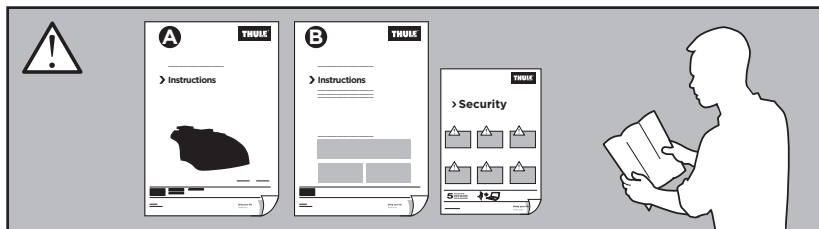

Thule Rapid System Kit 4051

> Instructions

KIA Soul, 5-dr Hatchback, 14-

This kit is only for vehicles with flush or integrated side railing.

ISO 11154-E

184051

C.20140928
509-4051-01

Bring your life
thule.com