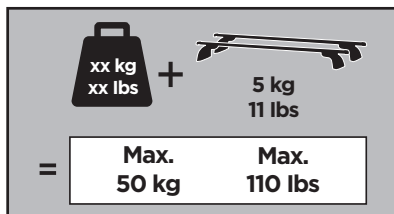

Thule Rapid System Kit 4051

> Instructions

KIA Soul, 5-dr Hatchback, 14-

This kit is only for vehicles with flush or integrated side railing.

ISO 11154-E

184051

C.20140928
509-4051-01

Bring your life
thule.com