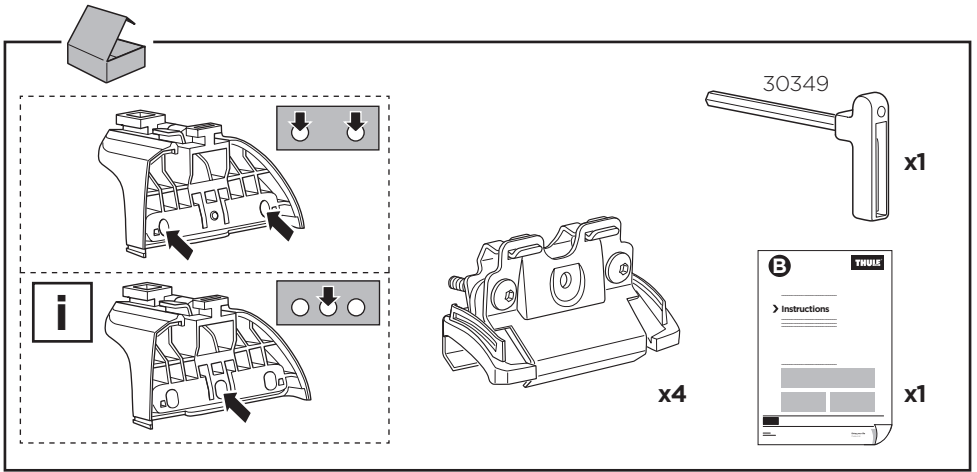

Thule Rapid System Kit 4051

> Instructions

KIA Soul, 5-dr Hatchback, 14-

This kit is only for vehicles with flush or integrated side railing.

ISO 11154-E

184051

C.20140928
509-4051-01

Bring your life
thule.com