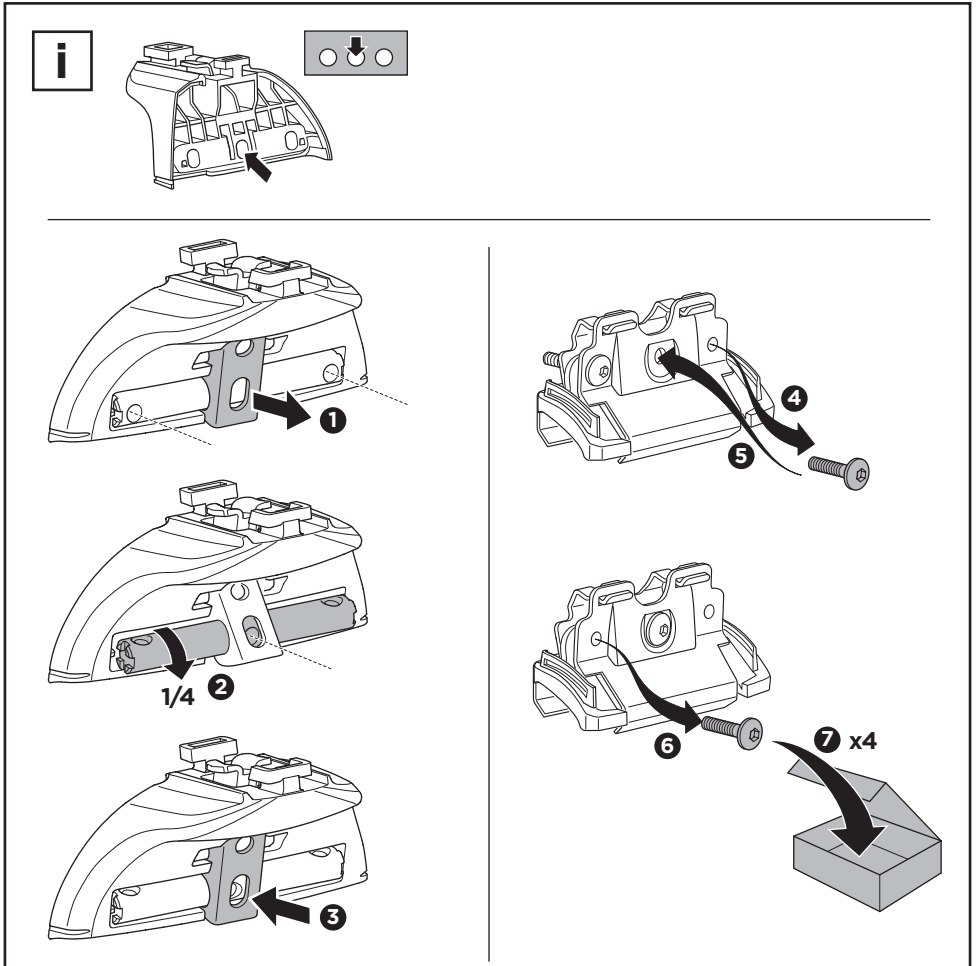

Thule Rapid System Kit 4051

> Instructions

KIA Soul, 5-dr Hatchback, 14-

This kit is only for vehicles with flush or integrated side railing.

ISO 11154-E

184051

C.20140928
509-4051-01

Bring your life
thule.com