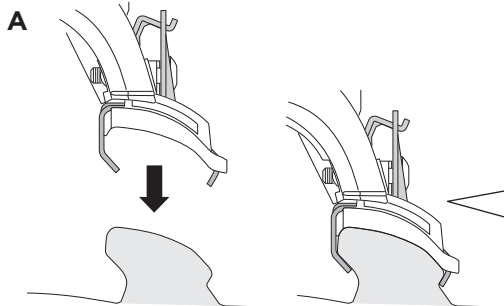

EN Tighten alternately
DE Die Schrauben abwechselnd anziehen
FR Serrer alternativement chaque côté
NL Afwisselend aan de linker- en de rechterkant aandraaien
IT Alternare il serraggio delle viti
ES Apretar alternativamente
PT Aperte alternadamente
SV Dra åt växelvis
DK Spænd skiftevis
NO Trekk til vekselvis
FI Kierrä vuorotellen
ET Pinguldage vaheldumisi
LV Pievelciēt pamīšus
LT Užsukinėkite pakaitomis
PL Śruby dokręcaj naprzemiennie
RU Затягивайте попеременно
UK Затягти по чергово
BG Затегнете последователно
CS Pokręťta bagazníka dokręcaj dokręcaj naprzemiennie.
SK Doťahujte striedavo
SL Privijajte izmenično
HR/BiH Naizmjerno zategnite
RO Strângeți alternativ
HU Egymástól függetlenül szorítandó
EL Ζφίγχετε εναλλάξ
TR Dönüşümlü sıkın

AR إحكام الربط بالتناوب
HE חזק לסיבוב

ZH 交替拧紧
JA 自動固定
KO 번갈아 조이기
TH ซึ้นไปสลับกัน