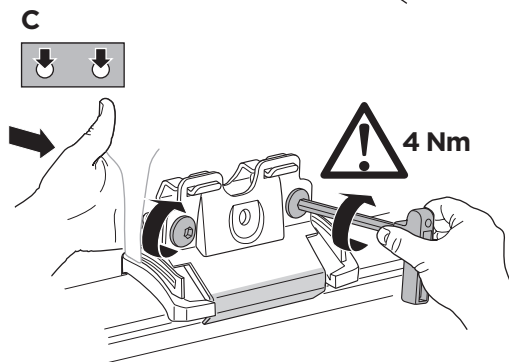

EN Tighten alternately
DE Die Schrauben abwechselnd anziehen
FR Serrer alternativement chaque côté
NL Afwisselend aan de linker- en de rechterkant aandraaien
IT Alternare il serraggio delle viti
ES Apretar alternativamente
PT Aperte alternadamente
SV Dra åt växelvis
DK Spænd skiftevis
NO Trekk til vekselvis
FI Kierrä vuorotellen
ET Pinguldage vaheldumisi
LV Pievelciēt pamīšus
LT Užsukinėkite pakaitomis
PL Śruby dokręcaj naprzemiennie
RU Затягивайте попеременно
UK Затягти по чергово
BG Затегнете последователно
CS Pokręťta bagazníka dokręcaj dokręcaj naprzemiennie.
SK Doťahujte striedavo
SL Privijajte izmenično
HR/BiH Naizmjerno zategnite
RO Strângeți alternativ
HU Egymástól függetlenül szorítandó
EL Ζφίγχετε εναλλάξ
TR Dönüşümlü sıkın

AR إحكام الربط بالتناوب
HE חזק לסיבוב

ZH 交替拧紧
JA 自動固定
KO 번갈아 조이기
TH ซึ้นไปสลับกัน