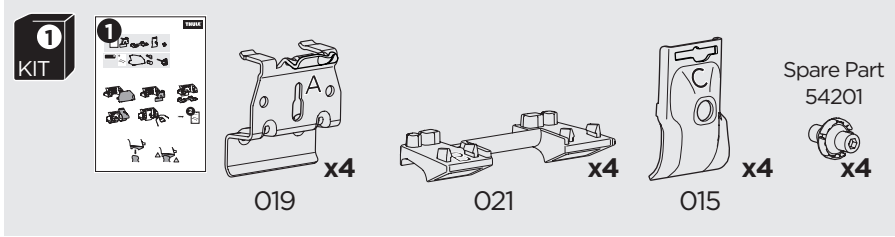

1

Kit 186019

AUDI A4 Avant, 5-dr Estate, 08-15, 16-

AUDI A4 Avant, 5-dr Wagon, *09-16

AUDI Q5, 5-dr SUV, 08-17 / *09-17

*North America

ISO 11154-E

This kit is only for vehicles with flush railing.