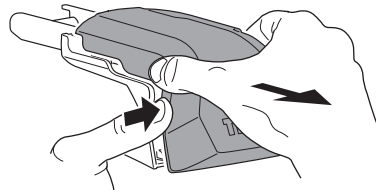

1

Kit 186019

AUDI A4 Avant, 5-dr Estate, 08-15, 16-

AUDI A4 Avant, 5-dr Wagon, *09-16

AUDI Q5, 5-dr SUV, 08-17 / *09-17

*North America

ISO 11154-E

This kit is only for vehicles with flush railing.

1

Evo

Edge

2

3

4

5

2