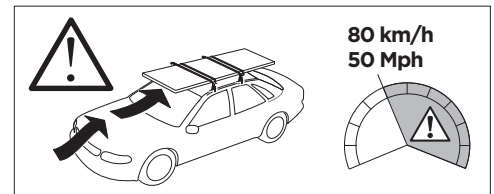

1

Kit 186019

AUDI A4 Avant, 5-dr Estate, 08-15, 16-

AUDI A4 Avant, 5-dr Wagon, *09-16

AUDI Q5, 5-dr SUV, 08-17 / *09-17

*North America

ISO 11154-E

This kit is only for vehicles with flush railing.