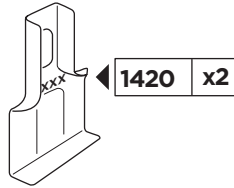

Bring your life

thule.com

31 x1

37 x1

368 x1

369 x1

x1

x1

1

	X (scale)	X (mm)	X (inch)
KIA Morning , 5-dr Hatchback, 17-	26	911	35 ⁷ / ₈
KIA Picanto , 5-dr Hatchback, 17-	26	911	35 ⁷ / ₈

	Y (scale)	Y (mm)	Y (inch)
KIA Morning , 5-dr Hatchback, 17-	27,5	926	36 ¹ / ₂
KIA Picanto , 5-dr Hatchback, 17-	27,5	926	36 ¹ / ₂

2

KIA Morning, 5-dr Hatchback, 17-

KIA Picanto, 5-dr Hatchback, 17-

3

	W (mm)	Z (mm)	W (inch)	Z (inch)
KIA Morning , 5-dr Hatchback, 17-	180	675	7 1/8	26 5/8
KIA Picanto , 5-dr Hatchback, 17-	180	675	7 1/8	26 5/8