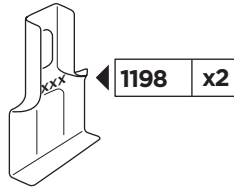

Bring your life

thule.com

31 x1

37 x1

368 x1

369 x1

x1

x1

1

	X (scale)	X (mm)	X (inch)
KIA Morning , 5-dr Hatchback, 17-	26	911	35 ⁷ / ₈
KIA Picanto , 5-dr Hatchback, 17-	26	911	35 ⁷ / ₈

	Y (scale)	Y (mm)	Y (inch)
KIA Morning , 5-dr Hatchback, 17-	27,5	926	36 ¹ / ₂
KIA Picanto , 5-dr Hatchback, 17-	27,5	926	36 ¹ / ₂

2

KIA Morning, 5-dr Hatchback, 17-

KIA Picanto, 5-dr Hatchback, 17-

3

	W (mm)	Z (mm)	W (inch)	Z (inch)
KIA Morning , 5-dr Hatchback, 17-	180	675	7 1/8	26 5/8
KIA Picanto , 5-dr Hatchback, 17-	180	675	7 1/8	26 5/8