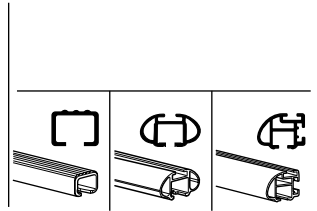

Kit 3072

- CITROËN Berlingo, 4-dr Van, 08-
- CITROËN Berlingo, 5-dr Van, 08-
- PEUGEOT Partner, 4-dr Van, 08-
- PEUGEOT Partner, 5-dr Van, 08-

This Kit is only for vehicles with fixpoint mounting.

751

753