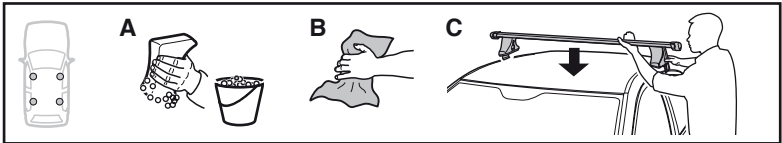

5

	X mm	Y mm	X inch	Y inch
TOYOTA Alphard, 5-dr MPV, 02-08	810 mm	700 mm	31 7/8"	27 1/2"