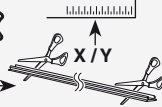

3

754

750

1

2

TOYOTA Alphard, 5-dr MPV, 02-08

X

46

1

2

TOYOTA Alphard, 5-dr MPV, 02-08

Y

44

480R

480

1

2

TOYOTA Alphard, 5-dr MPV, 02-08

X inch

X mm

43 3/4"

1111 mm

1

2

TOYOTA Alphard, 5-dr MPV, 02-08

Y inch

Y mm

43"

1091 mm