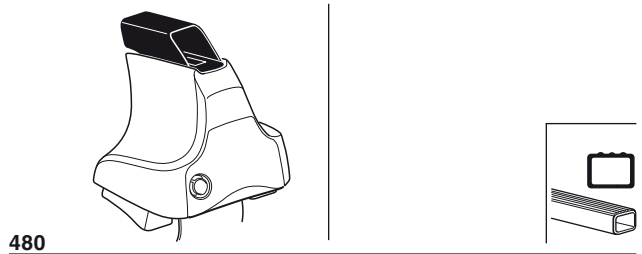

Kit 1267

TOYOTA Alphard, 5-dr MPV, 02-08