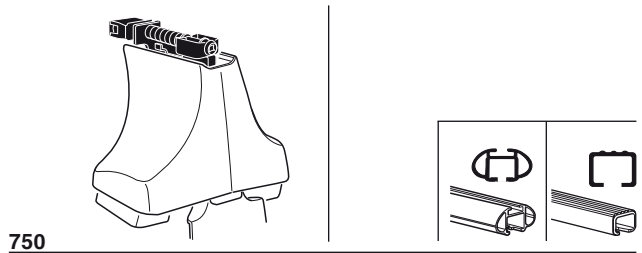

Kit 1267

TOYOTA Alphard, 5-dr MPV, 02-08