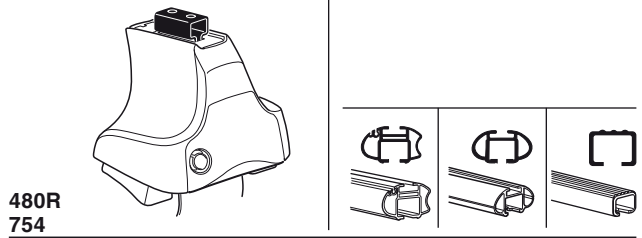

Kit 1267

TOYOTA Alphard, 5-dr MPV, 02-08