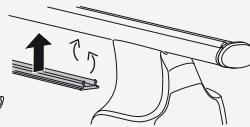

3

754

750

1

2

TOYOTA Alphard, 5-dr MPV, 02-08

X

46

1

2

TOYOTA Alphard, 5-dr MPV, 02-08

Y

44

480R

480

1

2

TOYOTA Alphard, 5-dr MPV, 02-08

X inch

X mm

43 3/4"

1111 mm

1

2

TOYOTA Alphard, 5-dr MPV, 02-08

Y inch

Y mm

43"

1091 mm