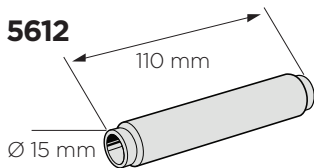

Thule Thru Axle adapter for Thule OutRide 561

> Instructions

i

Thule Sweden AB, Borggatan 5, 335 73 Hillerstorp, SWEDEN

info@thule.com

www.thule.com

501-8052-02

» PART OF THULE GROUP