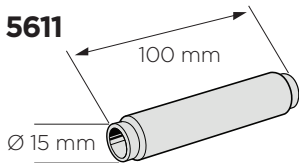

Thule Thru Axle adapter for Thule OutRide 561

> Instructions

i

Thule Sweden AB, Borggatan 5, 335 73 Hillerstorp, SWEDEN

info@thule.com

www.thule.com

501-8052-02

» PART OF THULE GROUP