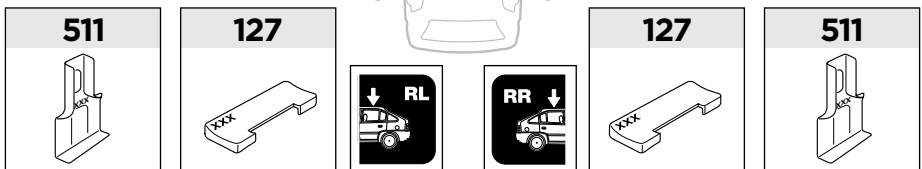

DAEWOO Kalos, 5-dr Hatchback, 02-11

PONTIAC G3, 5-dr Hatchback, *08-10

PONTIAC G3 Wave, 5-dr Hatchback, *08-10

PONTIAC Wave, 5-dr Hatchback, *04-07

3

	W (mm)	Z (mm)	W (inch)	Z (inch)
CHEVROLET Aveo , 3-dr Hatchback, 02-11	380	750	15	29 1/2
CHEVROLET Aveo , 5-dr Hatchback, 02-11 / *04-06, 07-11	380	700	15	27 1/2
CHEVROLET Kalos , 3-dr Hatchback, 02-11	380	750	15	29 1/2
CHEVROLET Kalos , 5-dr Hatchback, 02-11	380	700	15	27 1/2
DAEWOO Kalos , 3-dr Hatchback, 02-11	380	750	15	29 1/2
DAEWOO Kalos , 5-dr Hatchback, 02-11	380	700	15	27 1/2
PONTIAC G3 , 5-dr Hatchback, *08-10	380	700	15	27 1/2
PONTIAC G3 Wave , 5-dr Hatchback, *08-10	380	700	15	27 1/2
PONTIAC Wave , 5-dr Hatchback, *04-07	380	700	15	27 1/2