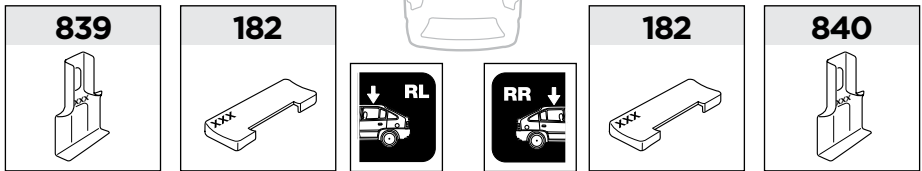

CHEVROLET Aveo, 3-dr Hatchback, 02-11

CHEVROLET Kalos, 3-dr Hatchback, 02-11

DAEWOO Kalos, 3-dr Hatchback, 02-11