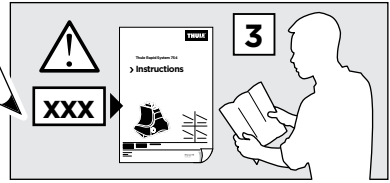

2

CHEVROLET Aveo, 3-dr Hatchback, 02-11

CHEVROLET Kalos, 3-dr Hatchback, 02-11

DAEWOO Kalos, 3-dr Hatchback, 02-11

CHEVROLET Aveo, 5-dr Hatchback, 02-11 / *04-06, 07-11

CHEVROLET Kalos, 5-dr Hatchback, 02-11

DAEWOO Kalos, 5-dr Hatchback, 02-11

PONTIAC G3, 5-dr Hatchback, *08-10

PONTIAC G3 Wave, 5-dr Hatchback, *08-10

PONTIAC Wave, 5-dr Hatchback, *04-07