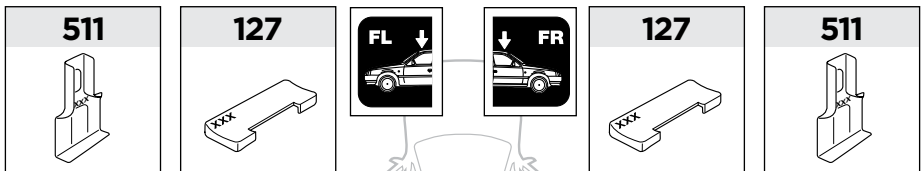

DAEWOO Kalos, 5-dr Hatchback, 02-11

PONTIAC G3, 5-dr Hatchback, *08-10

PONTIAC G3 Wave, 5-dr Hatchback, *08-10

PONTIAC Wave, 5-dr Hatchback, *04-07

3

	W (mm)	Z (mm)	W (inch)	Z (inch)
CHEVROLET Aveo , 3-dr Hatchback, 02-11	380	750	15	29 1/2
CHEVROLET Aveo , 5-dr Hatchback, 02-11 / *04-06, 07-11	380	700	15	27 1/2
CHEVROLET Kalos , 3-dr Hatchback, 02-11	380	750	15	29 1/2
CHEVROLET Kalos , 5-dr Hatchback, 02-11	380	700	15	27 1/2
DAEWOO Kalos , 3-dr Hatchback, 02-11	380	750	15	29 1/2
DAEWOO Kalos , 5-dr Hatchback, 02-11	380	700	15	27 1/2
PONTIAC G3 , 5-dr Hatchback, *08-10	380	700	15	27 1/2
PONTIAC G3 Wave , 5-dr Hatchback, *08-10	380	700	15	27 1/2
PONTIAC Wave , 5-dr Hatchback, *04-07	380	700	15	27 1/2