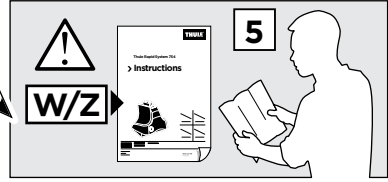

DAEWOO Kalos, 5-dr Hatchback, 02-11

PONTIAC G3, 5-dr Hatchback, *08-10

PONTIAC G3 Wave, 5-dr Hatchback, *08-10

PONTIAC Wave, 5-dr Hatchback, *04-07

3

	W (mm)	Z (mm)	W (inch)	Z (inch)
CHEVROLET Aveo , 3-dr Hatchback, 02-11	380	750	15	29 1/2
CHEVROLET Aveo , 5-dr Hatchback, 02-11 / *04-06, 07-11	380	700	15	27 1/2
CHEVROLET Kalos , 3-dr Hatchback, 02-11	380	750	15	29 1/2
CHEVROLET Kalos , 5-dr Hatchback, 02-11	380	700	15	27 1/2
DAEWOO Kalos , 3-dr Hatchback, 02-11	380	750	15	29 1/2
DAEWOO Kalos , 5-dr Hatchback, 02-11	380	700	15	27 1/2
PONTIAC G3 , 5-dr Hatchback, *08-10	380	700	15	27 1/2
PONTIAC G3 Wave , 5-dr Hatchback, *08-10	380	700	15	27 1/2
PONTIAC Wave , 5-dr Hatchback, *04-07	380	700	15	27 1/2