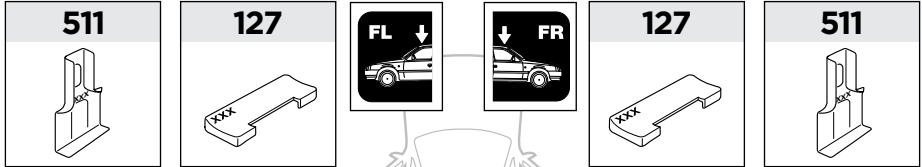

CHEVROLET Aveo, 3-dr Hatchback, 02-11

CHEVROLET Kalos, 3-dr Hatchback, 02-11

DAEWOO Kalos, 3-dr Hatchback, 02-11