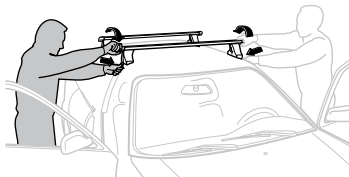

	X mm	Y mm	X inch	Y inch
KIA Sephia II, 5-dr Hatchback, 98-01	220 mm	650 mm	8 5/8"	25 5/8"
KIA Sephia II, 4-dr Sedan, 98-01	220 mm	650 mm	8 5/8"	25 5/8"
KIA Sephia, 4-dr Sedan, *98-01	220 mm	650 mm	8 5/8"	25 5/8"
KIA Shuma, 5-dr Hatchback, 98-04	220 mm	650 mm	8 5/8"	25 5/8"
KIA Shuma, 4-dr Sedan, 98-04	220 mm	650 mm	8 5/8"	25 5/8"
KIA Spectra, 4-dr Sedan, 01-04 / *00-04	220 mm	650 mm	8 5/8"	25 5/8"