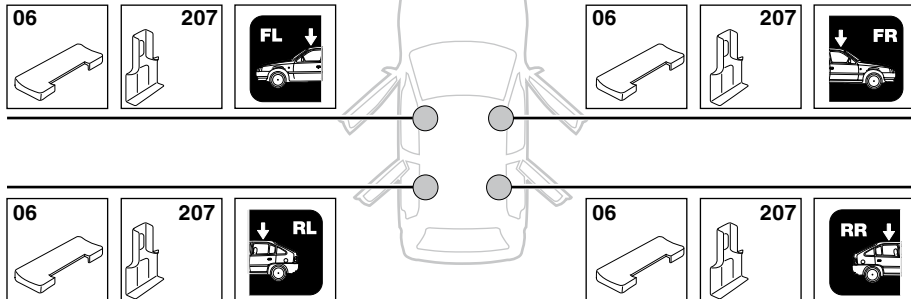

4

KIA Sephia II, 5-dr Hatchback, 98-01

KIA Sephia II, 4-dr Sedan, 98-01

KIA Sephia, 4-dr Sedan, *98-01

KIA Shuma, 5-dr Hatchback, 98-04

KIA Shuma, 4-dr Sedan, 98-04

KIA Spectra, 4-dr Sedan, 01-04 / *00-04