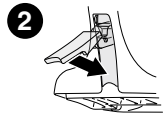

	X inch	X mm
KIA Sephia II, 5-dr Hatchback, 98-01	35 ⁷ / ₈ "	911 mm
KIA Sephia II, 4-dr Sedan, 98-01	36"	916 mm
KIA Sephia, 4-dr Sedan, *98-01	36"	916 mm
KIA Shuma, 5-dr Hatchback, 98-04	35 ⁷ / ₈ "	911 mm
KIA Shuma, 4-dr Sedan, 98-04	36"	916 mm
KIA Spectra, 4-dr Sedan, 01-04 / *00-04	36"	916 mm