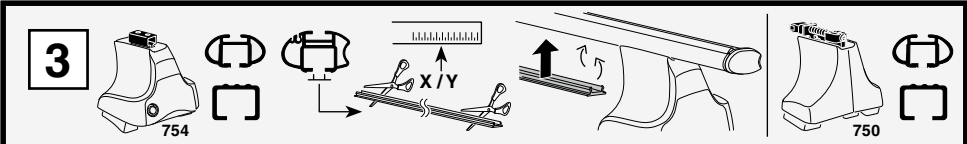

*North America

480R
754

480

750

THULE[®]
SWEDEN

ISO 11154-E

Kit

	X
KIA Sephia II, 5-dr Hatchback, 98-01	26
KIA Sephia II, 4-dr Sedan, 98-01	26,5
KIA Sephia, 4-dr Sedan, *98-01	26,5
KIA Shuma, 5-dr Hatchback, 98-04	26
KIA Shuma, 4-dr Sedan, 98-04	26,5
KIA Spectra, 4-dr Sedan, 01-04 / *00-04	26,5

	X inch	X mm
KIA Sephia II, 5-dr Hatchback, 98-01	35 ⁷ / ₈ "	911 mm
KIA Sephia II, 4-dr Sedan, 98-01	36"	916 mm
KIA Sephia, 4-dr Sedan, *98-01	36"	916 mm
KIA Shuma, 5-dr Hatchback, 98-04	35 ⁷ / ₈ "	911 mm
KIA Shuma, 4-dr Sedan, 98-04	36"	916 mm
KIA Spectra, 4-dr Sedan, 01-04 / *00-04	36"	916 mm