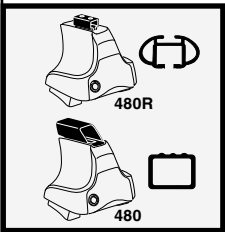

*North America

480R
754

480

750

THULE[®]
SWEDEN

ISO 11154-E

Kit

	X
KIA Sephia II, 5-dr Hatchback, 98-01	26
KIA Sephia II, 4-dr Sedan, 98-01	26,5
KIA Sephia, 4-dr Sedan, *98-01	26,5
KIA Shuma, 5-dr Hatchback, 98-04	26
KIA Shuma, 4-dr Sedan, 98-04	26,5
KIA Spectra, 4-dr Sedan, 01-04 / *00-04	26,5

	X inch	X mm
KIA Sephia II, 5-dr Hatchback, 98-01	35 ⁷ / ₈ "	911 mm
KIA Sephia II, 4-dr Sedan, 98-01	36"	916 mm
KIA Sephia, 4-dr Sedan, *98-01	36"	916 mm
KIA Shuma, 5-dr Hatchback, 98-04	35 ⁷ / ₈ "	911 mm
KIA Shuma, 4-dr Sedan, 98-04	36"	916 mm
KIA Spectra, 4-dr Sedan, 01-04 / *00-04	36"	916 mm