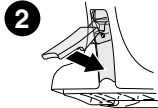

X
KIA Sephia II, 5-dr Hatchback, 98-01	26
KIA Sephia II, 4-dr Sedan, 98-01	26,5
KIA Sephia, 4-dr Sedan, *98-01	26,5
KIA Shuma, 5-dr Hatchback, 98-04	26
KIA Shuma, 4-dr Sedan, 98-04	26,5
KIA Spectra, 4-dr Sedan, 01-04 / *00-04	26,5