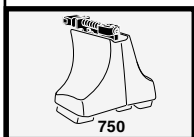

4

KIA Sephia II, 5-dr Hatchback, 98-01

KIA Sephia II, 4-dr Sedan, 98-01

KIA Sephia, 4-dr Sedan, *98-01

KIA Shuma, 5-dr Hatchback, 98-04

KIA Shuma, 4-dr Sedan, 98-04

KIA Spectra, 4-dr Sedan, 01-04 / *00-04