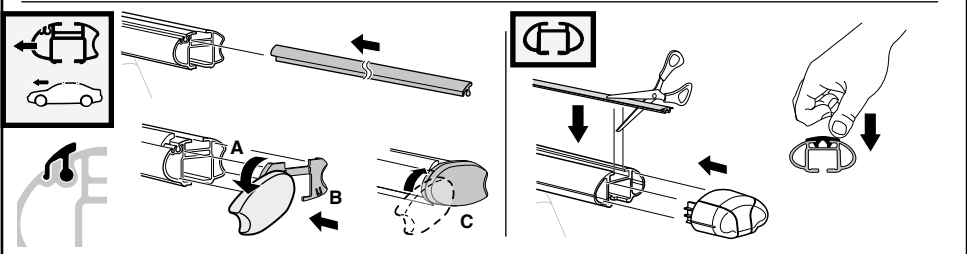

*North America

480R
754

480

750

THULE[®]
SWEDEN

ISO 11154-E

Kit

	X
KIA Sephia II, 5-dr Hatchback, 98-01	26
KIA Sephia II, 4-dr Sedan, 98-01	26,5
KIA Sephia, 4-dr Sedan, *98-01	26,5
KIA Shuma, 5-dr Hatchback, 98-04	26
KIA Shuma, 4-dr Sedan, 98-04	26,5
KIA Spectra, 4-dr Sedan, 01-04 / *00-04	26,5