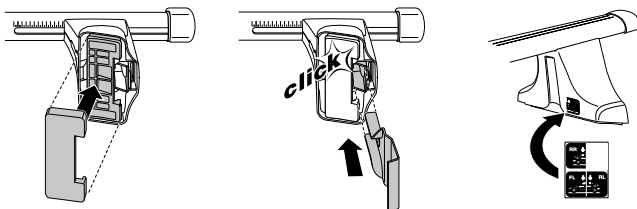

4

KIA Sephia II, 5-dr Hatchback, 98-01

KIA Sephia II, 4-dr Sedan, 98-01

KIA Sephia, 4-dr Sedan, *98-01

KIA Shuma, 5-dr Hatchback, 98-04

KIA Shuma, 4-dr Sedan, 98-04

KIA Spectra, 4-dr Sedan, 01-04 / *00-04