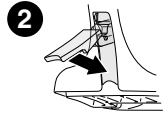

	X inch	X mm
KIA Sephia II, 5-dr Hatchback, 98-01	35 ⁷ / ₈ "	911 mm
KIA Sephia II, 4-dr Sedan, 98-01	36"	916 mm
KIA Sephia, 4-dr Sedan, *98-01	36"	916 mm
KIA Shuma, 5-dr Hatchback, 98-04	35 ⁷ / ₈ "	911 mm
KIA Shuma, 4-dr Sedan, 98-04	36"	916 mm
KIA Spectra, 4-dr Sedan, 01-04 / *00-04	36"	916 mm