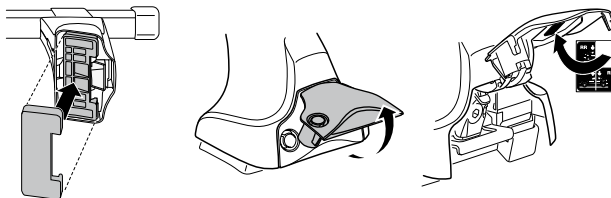

4

KIA Sephia II, 5-dr Hatchback, 98-01

KIA Sephia II, 4-dr Sedan, 98-01

KIA Sephia, 4-dr Sedan, *98-01

KIA Shuma, 5-dr Hatchback, 98-04

KIA Shuma, 4-dr Sedan, 98-04

KIA Spectra, 4-dr Sedan, 01-04 / *00-04