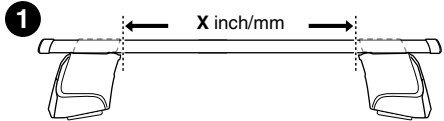

*North America

480R
754

480

750

THULE[®]
SWEDEN

ISO 11154-E

Kit

	X
KIA Sephia II, 5-dr Hatchback, 98-01	26
KIA Sephia II, 4-dr Sedan, 98-01	26,5
KIA Sephia, 4-dr Sedan, *98-01	26,5
KIA Shuma, 5-dr Hatchback, 98-04	26
KIA Shuma, 4-dr Sedan, 98-04	26,5
KIA Spectra, 4-dr Sedan, 01-04 / *00-04	26,5

	Y
KIA Sephia II, 5-dr Hatchback, 98-01	24,5
KIA Sephia II, 4-dr Sedan, 98-01	25
KIA Sephia, 4-dr Sedan, *98-01	25
KIA Shuma, 5-dr Hatchback, 98-04	24,5
KIA Shuma, 4-dr Sedan, 98-04	25
KIA Spectra, 4-dr Sedan, 01-04 / *00-04	25

	X inch	X mm
KIA Sephia II, 5-dr Hatchback, 98-01	35 ⁷ / ₈ "	911 mm
KIA Sephia II, 4-dr Sedan, 98-01	36"	916 mm
KIA Sephia, 4-dr Sedan, *98-01	36"	916 mm
KIA Shuma, 5-dr Hatchback, 98-04	35 ⁷ / ₈ "	911 mm
KIA Shuma, 4-dr Sedan, 98-04	36"	916 mm
KIA Spectra, 4-dr Sedan, 01-04 / *00-04	36"	916 mm

	Y inch	Y mm
KIA Sephia II, 5-dr Hatchback, 98-01	35 ¹ / ₄ "	896 mm
KIA Sephia II, 4-dr Sedan, 98-01	35 ¹ / ₂ "	901 mm
KIA Sephia, 4-dr Sedan, *98-01	35 ¹ / ₂ "	901 mm
KIA Shuma, 5-dr Hatchback, 98-04	35 ¹ / ₄ "	896 mm
KIA Shuma, 4-dr Sedan, 98-04	35 ¹ / ₂ "	901 mm
KIA Spectra, 4-dr Sedan, 01-04 / *00-04	35 ¹ / ₂ "	901 mm