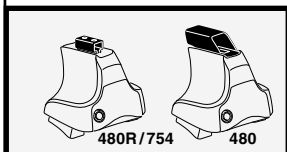

4

KIA Sephia II, 5-dr Hatchback, 98-01

KIA Sephia II, 4-dr Sedan, 98-01

KIA Sephia, 4-dr Sedan, *98-01

KIA Shuma, 5-dr Hatchback, 98-04

KIA Shuma, 4-dr Sedan, 98-04

KIA Spectra, 4-dr Sedan, 01-04 / *00-04