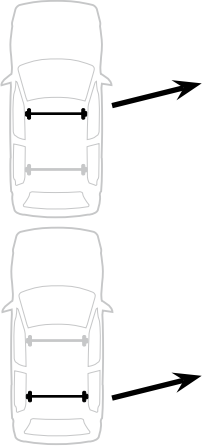

	X inch	X mm
KIA Sephia II, 5-dr Hatchback, 98-01	35 ⁷ / ₈ "	911 mm
KIA Sephia II, 4-dr Sedan, 98-01	36"	916 mm
KIA Sephia, 4-dr Sedan, *98-01	36"	916 mm
KIA Shuma, 5-dr Hatchback, 98-04	35 ⁷ / ₈ "	911 mm
KIA Shuma, 4-dr Sedan, 98-04	36"	916 mm
KIA Spectra, 4-dr Sedan, 01-04 / *00-04	36"	916 mm