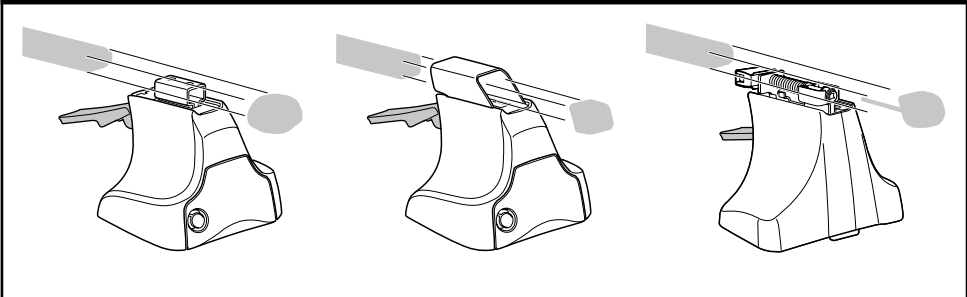

*North America

480R
754

480

750

THULE[®]
SWEDEN

ISO 11154-E

Kit

	X
KIA Sephia II, 5-dr Hatchback, 98-01	26
KIA Sephia II, 4-dr Sedan, 98-01	26,5
KIA Sephia, 4-dr Sedan, *98-01	26,5
KIA Shuma, 5-dr Hatchback, 98-04	26
KIA Shuma, 4-dr Sedan, 98-04	26,5
KIA Spectra, 4-dr Sedan, 01-04 / *00-04	26,5