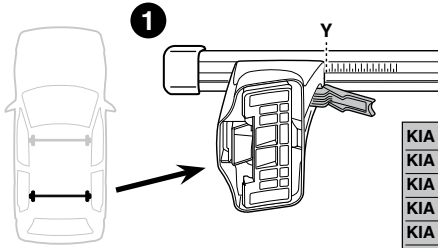

Y
KIA Sephia II, 5-dr Hatchback, 98-01	24,5
KIA Sephia II, 4-dr Sedan, 98-01	25
KIA Sephia, 4-dr Sedan, *98-01	25
KIA Shuma, 5-dr Hatchback, 98-04	24,5
KIA Shuma, 4-dr Sedan, 98-04	25
KIA Spectra, 4-dr Sedan, 01-04 / *00-04	25