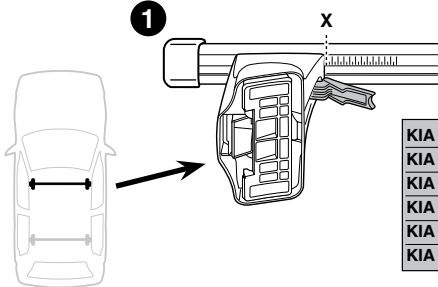

X
KIA Sephia II, 5-dr Hatchback, 98-01	26
KIA Sephia II, 4-dr Sedan, 98-01	26,5
KIA Sephia, 4-dr Sedan, *98-01	26,5
KIA Shuma, 5-dr Hatchback, 98-04	26
KIA Shuma, 4-dr Sedan, 98-04	26,5
KIA Spectra, 4-dr Sedan, 01-04 / *00-04	26,5