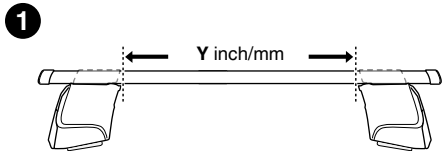

*North America

480R
754

480

750

THULE[®]
SWEDEN

ISO 11154-E

Kit

	X
KIA Sephia II, 5-dr Hatchback, 98-01	26
KIA Sephia II, 4-dr Sedan, 98-01	26,5
KIA Sephia, 4-dr Sedan, *98-01	26,5
KIA Shuma, 5-dr Hatchback, 98-04	26
KIA Shuma, 4-dr Sedan, 98-04	26,5
KIA Spectra, 4-dr Sedan, 01-04 / *00-04	26,5

	X inch	X mm
KIA Sephia II, 5-dr Hatchback, 98-01	35 ⁷ / ₈ "	911 mm
KIA Sephia II, 4-dr Sedan, 98-01	36"	916 mm
KIA Sephia, 4-dr Sedan, *98-01	36"	916 mm
KIA Shuma, 5-dr Hatchback, 98-04	35 ⁷ / ₈ "	911 mm
KIA Shuma, 4-dr Sedan, 98-04	36"	916 mm
KIA Spectra, 4-dr Sedan, 01-04 / *00-04	36"	916 mm

	Y inch	Y mm
KIA Sephia II, 5-dr Hatchback, 98-01	35 ¹ / ₄ "	896 mm
KIA Sephia II, 4-dr Sedan, 98-01	35 ¹ / ₂ "	901 mm
KIA Sephia, 4-dr Sedan, *98-01	35 ¹ / ₂ "	901 mm
KIA Shuma, 5-dr Hatchback, 98-04	35 ¹ / ₄ "	896 mm
KIA Shuma, 4-dr Sedan, 98-04	35 ¹ / ₂ "	901 mm
KIA Spectra, 4-dr Sedan, 01-04 / *00-04	35 ¹ / ₂ "	901 mm