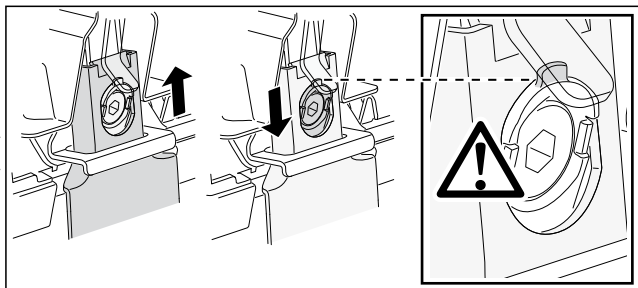

4

KIA Sephia II, 5-dr Hatchback, 98-01

KIA Sephia II, 4-dr Sedan, 98-01

KIA Sephia, 4-dr Sedan, *98-01

KIA Shuma, 5-dr Hatchback, 98-04

KIA Shuma, 4-dr Sedan, 98-04

KIA Spectra, 4-dr Sedan, 01-04 / *00-04