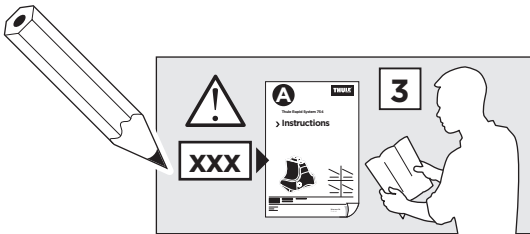

2

CHEVROLET Onix, 5-dr Hatchback, 12-
CHEVROLET Prisma, 4-dr Sedan, 13-