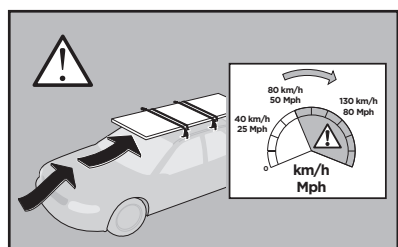

Thule Rapid System Kit 1706

> Instructions

CHEVROLET Onix, 5-dr Hatchback, 12-
CHEVROLET Prisma, 4-dr Sedan, 13-

xx kg
xx lbs

 +

7 kg
15,4 lbs

= **Max. 40 kg** **Max. 88 lbs**

ISO 11154-E