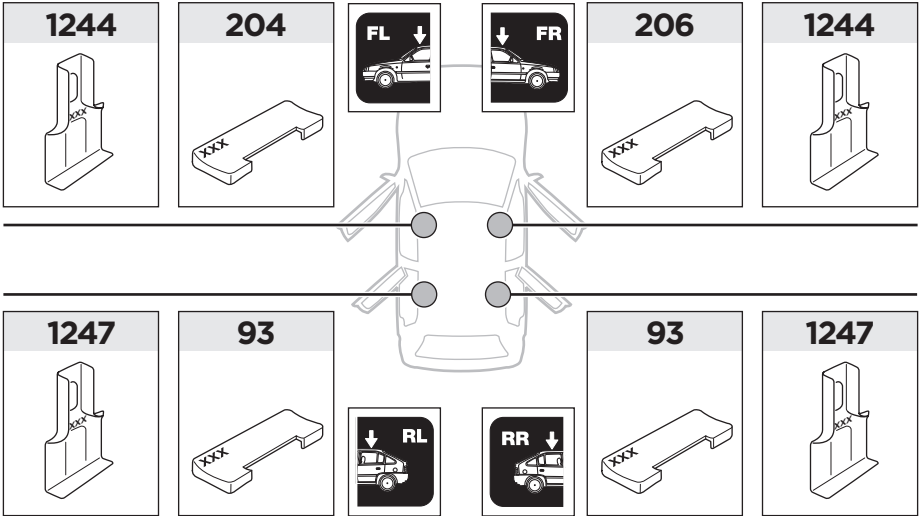

2

CHEVROLET Onix, 5-dr Hatchback, 12-
CHEVROLET Prisma, 4-dr Sedan, 13-