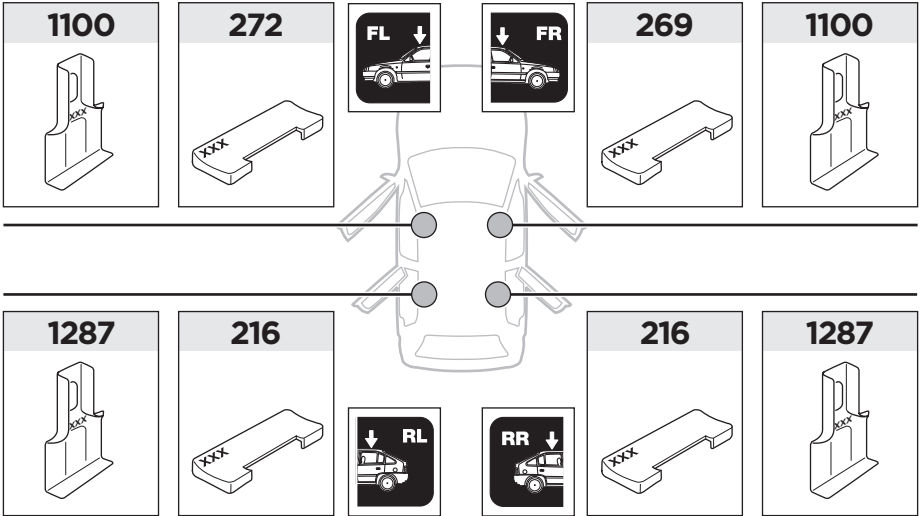

269 x1

272 x1

1100 x2

1287 x2

x1

x1

1

	X (scale)	X (mm)	X (inch)
MAZDA 6, 5-dr Estate, 13- (without railing)	46,5	1116	43 7/8

	Y (scale)	Y (mm)	Y (inch)
MAZDA 6, 5-dr Estate, 13- (without railing)	40,5	1056	41 5/8

2

MAZDA 6, 5-dr Estate, 13- (without railing)

3

	W (mm)	Z (mm)	W (inch)	Z (inch)
MAZDA 6, 5-dr Estate, 13- (without railing)	250	700	9 ⁷/₈	27 ¹/₂