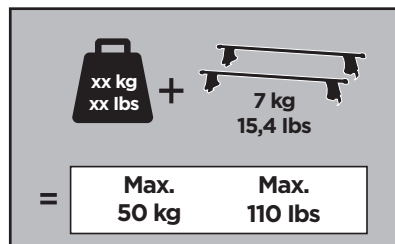

Thule Rapid System Kit 1736

> Instructions

MAZDA 6, 5-dr Estate, 13- (without railing)

ISO 11154-E

141736

C.20121022
519-1736-01

Bring your life
thule.com

216 x2

269 x1

272 x1

1100 x2

1287 x2

x1

x1

1

	X (scale)	X (mm)	X (inch)
MAZDA 6, 5-dr Estate, 13- (without railing)	46,5	1116	43 7/8

	Y (scale)	Y (mm)	Y (inch)
MAZDA 6, 5-dr Estate, 13- (without railing)	40,5	1056	41 5/8

2

MAZDA 6, 5-dr Estate, 13- (without railing)

3

	W (mm)	Z (mm)	W (inch)	Z (inch)
MAZDA 6, 5-dr Estate, 13- (without railing)	250	700	9 ⁷/₈	27 ¹/₂