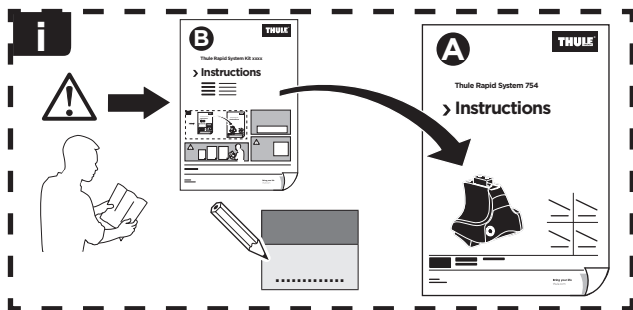

Thule Rapid System Kit 1736

> Instructions

MAZDA 6, 5-dr Estate, 13- (without railing)

ISO 11154-E

141736

C.20121022
519-1736-01

Bring your life
thule.com

216 x2

269 x1

272 x1

1100 x2

1287 x2

x1

x1

1

	X (scale)	X (mm)	X (inch)
MAZDA 6, 5-dr Estate, 13- (without railing)	46,5	1116	43 7/8

	Y (scale)	Y (mm)	Y (inch)
MAZDA 6, 5-dr Estate, 13- (without railing)	40,5	1056	41 5/8

2

MAZDA 6, 5-dr Estate, 13- (without railing)

3

	W (mm)	Z (mm)	W (inch)	Z (inch)
MAZDA 6, 5-dr Estate, 13- (without railing)	250	700	9 ⁷/₈	27 ¹/₂