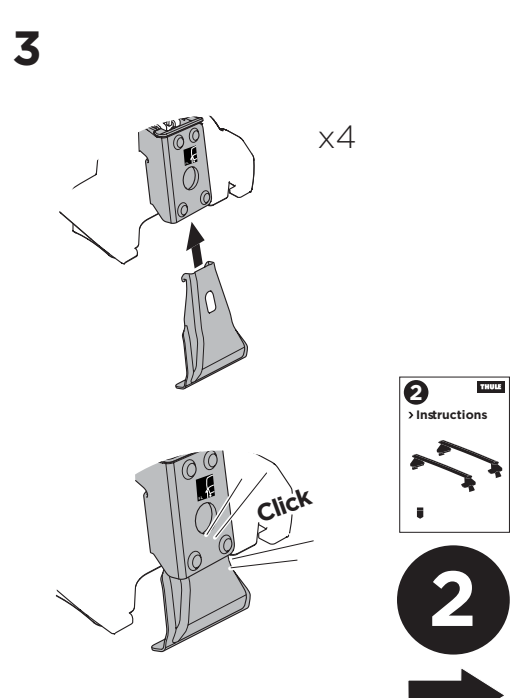

1

Kit 5141

CITROËN C1, 5-dr Hatchback, 14-
 PEUGEOT 108, 5-dr Hatchback, 14-
 TOYOTA Aygo, 5-dr Hatchback, 14-

ISO 11154-E

THULE WingBar Evo	THULE WingBar Edge	THULE WingBar	THULE SquareBar	Evo X (scale)	Edge X (scale)
CITROËN C1, 5-dr Hatchback, 14-				32	0
PEUGEOT 108, 5-dr Hatchback, 14-				32	0
TOYOTA Aygo, 5-dr Hatchback, 14-				32	0

THULE ProBar	THULE SlideBar	X (mm/inch)
CITROËN C1, 5-dr Hatchback, 14-		971 mm / 38 1/4"
PEUGEOT 108, 5-dr Hatchback, 14-		971 mm / 38 1/4"
TOYOTA Aygo, 5-dr Hatchback, 14-		971 mm / 38 1/4"

THULE WingBar Evo	THULE WingBar Edge	THULE WingBar	THULE SquareBar	Evo Y (scale)	Edge Y (scale)
CITROËN C1, 5-dr Hatchback, 14-				28,5	D
PEUGEOT 108, 5-dr Hatchback, 14-				28,5	D
TOYOTA Aygo, 5-dr Hatchback, 14-				28,5	D

THULE ProBar	THULE SlideBar	Y (mm/inch)
CITROËN C1, 5-dr Hatchback, 14-		936 mm / 36 7/8"
PEUGEOT 108, 5-dr Hatchback, 14-		936 mm / 36 7/8"
TOYOTA Aygo, 5-dr Hatchback, 14-		936 mm / 36 7/8"

	W (mm/inch)	Z (mm/inch)
CITROËN C1, 5-dr Hatchback, 14-	640 mm / 25 1/4"	110 mm / 4 3/8"
PEUGEOT 108, 5-dr Hatchback, 14-	640 mm / 25 1/4"	110 mm / 4 3/8"
TOYOTA Aygo, 5-dr Hatchback, 14-	640 mm / 25 1/4"	110 mm / 4 3/8"