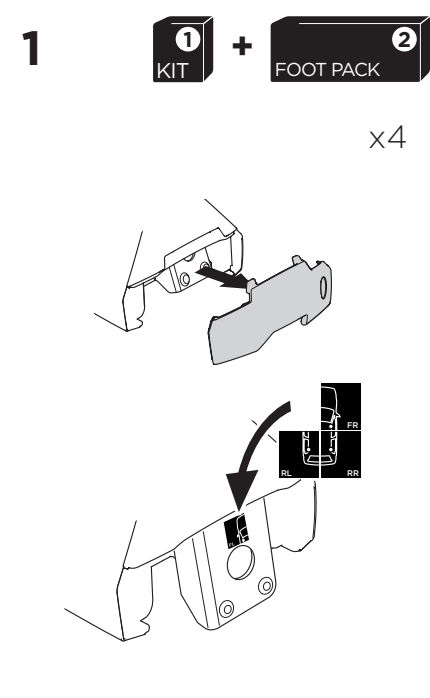

1

Kit 5141

CITROËN C1, 5-dr Hatchback, 14-
 PEUGEOT 108, 5-dr Hatchback, 14-
 TOYOTA Aygo, 5-dr Hatchback, 14-

ISO 11154-E

THULE WingBar Evo	THULE WingBar Edge	THULE WingBar	THULE SquareBar	Evo X (scale)	Edge X (scale)
CITROËN C1, 5-dr Hatchback, 14-				32	0
PEUGEOT 108, 5-dr Hatchback, 14-				32	0
TOYOTA Aygo, 5-dr Hatchback, 14-				32	0

THULE ProBar	THULE SlideBar	X (mm/inch)
CITROËN C1, 5-dr Hatchback, 14-		971 mm / 38 1/4"
PEUGEOT 108, 5-dr Hatchback, 14-		971 mm / 38 1/4"
TOYOTA Aygo, 5-dr Hatchback, 14-		971 mm / 38 1/4"

THULE WingBar Evo	THULE WingBar Edge	THULE WingBar	THULE SquareBar	Evo Y (scale)	Edge Y (scale)
CITROËN C1, 5-dr Hatchback, 14-				28,5	D
PEUGEOT 108, 5-dr Hatchback, 14-				28,5	D
TOYOTA Aygo, 5-dr Hatchback, 14-				28,5	D

THULE ProBar	THULE SlideBar	Y (mm/inch)
CITROËN C1, 5-dr Hatchback, 14-		936 mm / 36 7/8"
PEUGEOT 108, 5-dr Hatchback, 14-		936 mm / 36 7/8"
TOYOTA Aygo, 5-dr Hatchback, 14-		936 mm / 36 7/8"

	W (mm/inch)	Z (mm/inch)
CITROËN C1, 5-dr Hatchback, 14-	640 mm / 25 1/4"	110 mm / 4 3/8"
PEUGEOT 108, 5-dr Hatchback, 14-	640 mm / 25 1/4"	110 mm / 4 3/8"
TOYOTA Aygo, 5-dr Hatchback, 14-	640 mm / 25 1/4"	110 mm / 4 3/8"