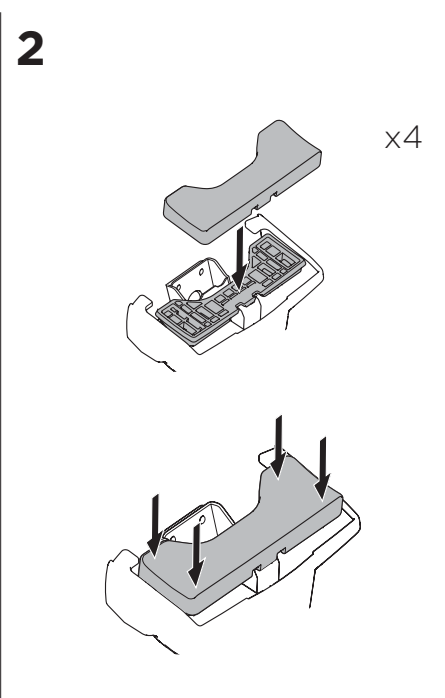

1

Kit 5141

CITROËN C1, 5-dr Hatchback, 14-
 PEUGEOT 108, 5-dr Hatchback, 14-
 TOYOTA Aygo, 5-dr Hatchback, 14-

ISO 11154-E

THULE WingBar Evo	THULE WingBar Edge	THULE WingBar	THULE SquareBar	Evo X (scale)	Edge X (scale)
CITROËN C1, 5-dr Hatchback, 14-				32	0
PEUGEOT 108, 5-dr Hatchback, 14-				32	0
TOYOTA Aygo, 5-dr Hatchback, 14-				32	0

THULE ProBar	THULE SlideBar	X (mm/inch)
CITROËN C1, 5-dr Hatchback, 14-		971 mm / 38 1/4"
PEUGEOT 108, 5-dr Hatchback, 14-		971 mm / 38 1/4"
TOYOTA Aygo, 5-dr Hatchback, 14-		971 mm / 38 1/4"

THULE WingBar Evo	THULE WingBar Edge	THULE WingBar	THULE SquareBar	Evo Y (scale)	Edge Y (scale)
CITROËN C1, 5-dr Hatchback, 14-				28,5	D
PEUGEOT 108, 5-dr Hatchback, 14-				28,5	D
TOYOTA Aygo, 5-dr Hatchback, 14-				28,5	D

THULE ProBar	THULE SlideBar	Y (mm/inch)
CITROËN C1, 5-dr Hatchback, 14-		936 mm / 36 7/8"
PEUGEOT 108, 5-dr Hatchback, 14-		936 mm / 36 7/8"
TOYOTA Aygo, 5-dr Hatchback, 14-		936 mm / 36 7/8"

	W (mm/inch)	Z (mm/inch)
CITROËN C1, 5-dr Hatchback, 14-	640 mm / 25 1/4"	110 mm / 4 3/8"
PEUGEOT 108, 5-dr Hatchback, 14-	640 mm / 25 1/4"	110 mm / 4 3/8"
TOYOTA Aygo, 5-dr Hatchback, 14-	640 mm / 25 1/4"	110 mm / 4 3/8"