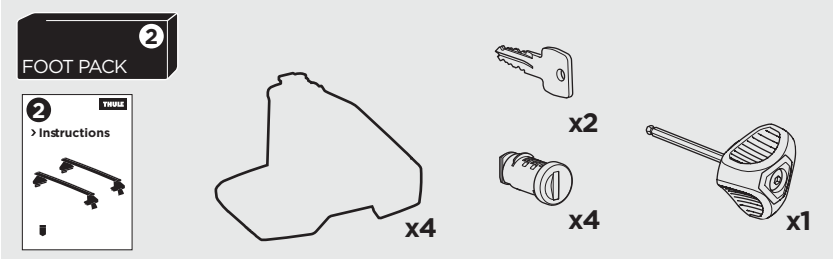

1

Kit 5141

CITROËN C1, 5-dr Hatchback, 14-
 PEUGEOT 108, 5-dr Hatchback, 14-
 TOYOTA Aygo, 5-dr Hatchback, 14-

ISO 11154-E

THULE WingBar Evo	THULE WingBar Edge	THULE WingBar	THULE SquareBar	Evo X (scale)	Edge X (scale)
CITROËN C1, 5-dr Hatchback, 14-				32	0
PEUGEOT 108, 5-dr Hatchback, 14-				32	0
TOYOTA Aygo, 5-dr Hatchback, 14-				32	0

THULE ProBar	THULE SlideBar	X (mm/inch)
CITROËN C1, 5-dr Hatchback, 14-		971 mm / 38 1/4"
PEUGEOT 108, 5-dr Hatchback, 14-		971 mm / 38 1/4"
TOYOTA Aygo, 5-dr Hatchback, 14-		971 mm / 38 1/4"

THULE WingBar Evo	THULE WingBar Edge	THULE WingBar	THULE SquareBar	Evo Y (scale)	Edge Y (scale)
CITROËN C1, 5-dr Hatchback, 14-				28,5	D
PEUGEOT 108, 5-dr Hatchback, 14-				28,5	D
TOYOTA Aygo, 5-dr Hatchback, 14-				28,5	D

THULE ProBar	THULE SlideBar	Y (mm/inch)
CITROËN C1, 5-dr Hatchback, 14-		936 mm / 36 7/8"
PEUGEOT 108, 5-dr Hatchback, 14-		936 mm / 36 7/8"
TOYOTA Aygo, 5-dr Hatchback, 14-		936 mm / 36 7/8"

	W (mm/inch)	Z (mm/inch)
CITROËN C1, 5-dr Hatchback, 14-	640 mm / 25 1/4"	110 mm / 4 3/8"
PEUGEOT 108, 5-dr Hatchback, 14-	640 mm / 25 1/4"	110 mm / 4 3/8"
TOYOTA Aygo, 5-dr Hatchback, 14-	640 mm / 25 1/4"	110 mm / 4 3/8"