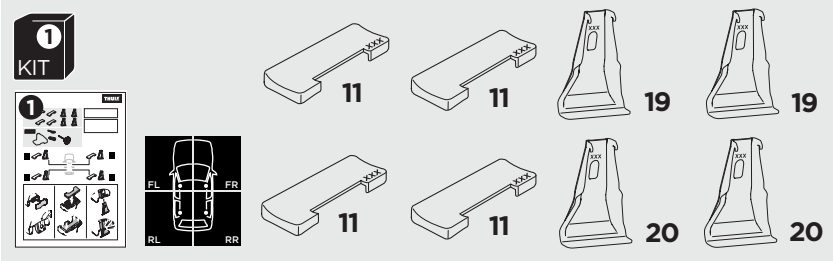

1

Kit 5141

CITROËN C1, 5-dr Hatchback, 14-
 PEUGEOT 108, 5-dr Hatchback, 14-
 TOYOTA Aygo, 5-dr Hatchback, 14-

ISO 11154-E

THULE WingBar Evo	THULE WingBar Edge	THULE WingBar	THULE SquareBar	Evo X (scale)	Edge X (scale)
CITROËN C1, 5-dr Hatchback, 14-				32	0
PEUGEOT 108, 5-dr Hatchback, 14-				32	0
TOYOTA Aygo, 5-dr Hatchback, 14-				32	0

THULE ProBar	THULE SlideBar	X (mm/inch)
CITROËN C1, 5-dr Hatchback, 14-		971 mm / 38 1/4"
PEUGEOT 108, 5-dr Hatchback, 14-		971 mm / 38 1/4"
TOYOTA Aygo, 5-dr Hatchback, 14-		971 mm / 38 1/4"

THULE WingBar Evo	THULE WingBar Edge	THULE WingBar	THULE SquareBar	Evo Y (scale)	Edge Y (scale)
CITROËN C1, 5-dr Hatchback, 14-				28,5	D
PEUGEOT 108, 5-dr Hatchback, 14-				28,5	D
TOYOTA Aygo, 5-dr Hatchback, 14-				28,5	D

THULE ProBar	THULE SlideBar	Y (mm/inch)
CITROËN C1, 5-dr Hatchback, 14-		936 mm / 36 7/8"
PEUGEOT 108, 5-dr Hatchback, 14-		936 mm / 36 7/8"
TOYOTA Aygo, 5-dr Hatchback, 14-		936 mm / 36 7/8"

	W (mm/inch)	Z (mm/inch)
CITROËN C1, 5-dr Hatchback, 14-	640 mm / 25 1/4"	110 mm / 4 3/8"
PEUGEOT 108, 5-dr Hatchback, 14-	640 mm / 25 1/4"	110 mm / 4 3/8"
TOYOTA Aygo, 5-dr Hatchback, 14-	640 mm / 25 1/4"	110 mm / 4 3/8"