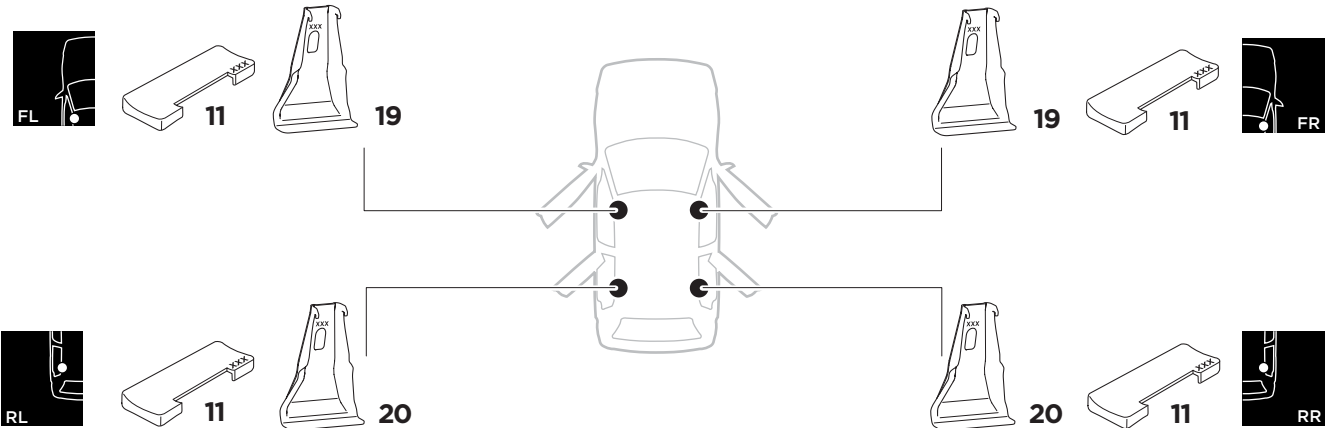

1

Kit 5141

CITROËN C1, 5-dr Hatchback, 14-
 PEUGEOT 108, 5-dr Hatchback, 14-
 TOYOTA Aygo, 5-dr Hatchback, 14-

ISO 11154-E

THULE WingBar Evo	THULE WingBar Edge	THULE WingBar	THULE SquareBar	Evo X (scale)	Edge X (scale)
CITROËN C1, 5-dr Hatchback, 14-				32	0
PEUGEOT 108, 5-dr Hatchback, 14-				32	0
TOYOTA Aygo, 5-dr Hatchback, 14-				32	0

THULE ProBar	THULE SlideBar	X (mm/inch)
CITROËN C1, 5-dr Hatchback, 14-		971 mm / 38 1/4"
PEUGEOT 108, 5-dr Hatchback, 14-		971 mm / 38 1/4"
TOYOTA Aygo, 5-dr Hatchback, 14-		971 mm / 38 1/4"

THULE WingBar Evo	THULE WingBar Edge	THULE WingBar	THULE SquareBar	Evo Y (scale)	Edge Y (scale)
CITROËN C1, 5-dr Hatchback, 14-				28,5	D
PEUGEOT 108, 5-dr Hatchback, 14-				28,5	D
TOYOTA Aygo, 5-dr Hatchback, 14-				28,5	D

THULE ProBar	THULE SlideBar	Y (mm/inch)
CITROËN C1, 5-dr Hatchback, 14-		936 mm / 36 7/8"
PEUGEOT 108, 5-dr Hatchback, 14-		936 mm / 36 7/8"
TOYOTA Aygo, 5-dr Hatchback, 14-		936 mm / 36 7/8"

	W (mm/inch)	Z (mm/inch)
CITROËN C1, 5-dr Hatchback, 14-	640 mm / 25 1/4"	110 mm / 4 3/8"
PEUGEOT 108, 5-dr Hatchback, 14-	640 mm / 25 1/4"	110 mm / 4 3/8"
TOYOTA Aygo, 5-dr Hatchback, 14-	640 mm / 25 1/4"	110 mm / 4 3/8"