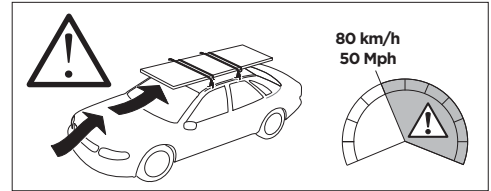

1

Kit 5141

CITROËN C1, 5-dr Hatchback, 14-
 PEUGEOT 108, 5-dr Hatchback, 14-
 TOYOTA Aygo, 5-dr Hatchback, 14-

ISO 11154-E

THULE WingBar Evo	THULE WingBar Edge	THULE WingBar	THULE SquareBar	Evo X (scale)	Edge X (scale)
CITROËN C1, 5-dr Hatchback, 14-				32	0
PEUGEOT 108, 5-dr Hatchback, 14-				32	0
TOYOTA Aygo, 5-dr Hatchback, 14-				32	0

THULE ProBar	THULE SlideBar	X (mm/inch)
CITROËN C1, 5-dr Hatchback, 14-		971 mm / 38 1/4"
PEUGEOT 108, 5-dr Hatchback, 14-		971 mm / 38 1/4"
TOYOTA Aygo, 5-dr Hatchback, 14-		971 mm / 38 1/4"

THULE WingBar Evo	THULE WingBar Edge	THULE WingBar	THULE SquareBar	Evo Y (scale)	Edge Y (scale)
CITROËN C1, 5-dr Hatchback, 14-				28,5	D
PEUGEOT 108, 5-dr Hatchback, 14-				28,5	D
TOYOTA Aygo, 5-dr Hatchback, 14-				28,5	D