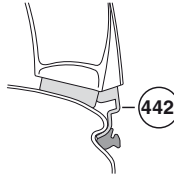

5

	X mm	Y mm	X inch	Y inch
RENAULT Clio, 3-dr Hatchback, 98-00, 01-03, 04-05	280 mm	700 mm	11"	27 1/2"
RENAULT Clio, 4-dr Sedan, 98-00, 01-	270 mm	700 mm	10 5/8"	27 1/2"
RENAULT Clio, 5-dr Hatchback, 98-00, 01-03, 04-05	270 mm	700 mm	10 5/8"	27 1/2"
RENAULT Symbol, 4-dr Sedan, 09-	275 mm	680 mm	10 7/8"	27 1/2"
RENAULT Thalia, 4-dr Sedan, 01-	275 mm	680 mm	10 7/8"	27 1/2"

RENAULT Clio, 4-dr
RENAULT Clio, 5-dr
RENAULT Symbol, 4-dr
RENAULT Thalia, 4-dr

RENAULT Clio, 3-dr

- GB/US Tighten alternately
- D Die Schrauben abwechselnd anziehen
- F Serrer alternativement chaque côté
- NL Afwisselend aan de linker- en de rechterkant aandraaien
- I Alternare il serraggio delle viti
- E Apretar alternativamente
- PT Aperte alternadamente
- S Dra åt växelvis
- FIN Kierrä vuorotellen
- EST Pinguldage vaheldumisi
- LAT Pielvelciet pamišus
- LIT Užsukinėkite pakaitomis
- PL Śruby dokręcaj naprzemiennie
- RU Затягивайте попеременно

- CZ Pokrétla багажника dokręcaj dokręcaj naprzemiennie.
- SK Dofahujete striedavo
- SLO Privijajte izmenično.
- HR Naizmjenično zategnite
- HU Egymástól függetlenül szorítandó
- GR Σφιγγετε εναλλάξ
- TR Dönüşümlü sıkın

中文 交替拧紧

한국어 번갈아 가며 조이십시오.

日本語 交互に締め付けてください。

ไทย ชั้สลับไปมา