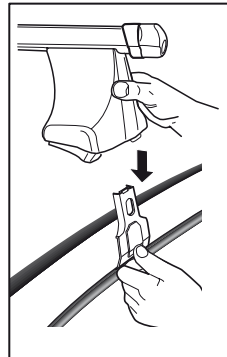

RENAULT Clio, 3-dr