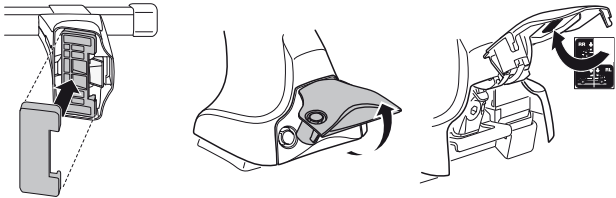

RENAULT Clio, 4-dr Sedan, 98-00, 01-
RENAULT Clio, 5-dr Hatchback, 98-00, 01-03, 04-05
RENAULT Symbol, 4-dr Sedan, 09-
RENAULT Thalia, 4-dr Sedan, 01-