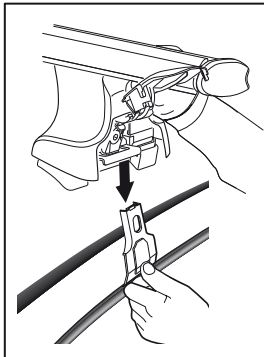

RENAULT Clio, 3-dr