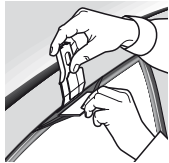

RENAULT Clio, 3-dr