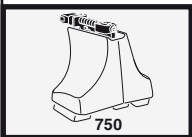

480R

480

1

2

	X inch	X mm
RENAULT Clio , 3-dr Hatchback, 98-00, 01-03, 04-05	33 ¹ / ₈ "	841 mm
RENAULT Clio , 4-dr Sedan, 98-00, 01-	32 ³ / ₄ "	831 mm
RENAULT Clio , 5-dr Hatchback, 98-00, 01-03, 04-05	32 ³ / ₄ "	831 mm
RENAULT Symbol , 4-dr Sedan, 09-	32 ³ / ₈ "	821 mm
RENAULT Thalia , 4-dr Sedan, 01-	32 ³ / ₈ "	821 mm

1

2

	Y inch	Y mm
RENAULT Clio , 3-dr Hatchback, 98-00, 01-03, 04-05	36 ⁵ / ₈ "	931 mm
RENAULT Clio , 4-dr Sedan, 98-00, 01-	32 ⁷ / ₈ "	836 mm
RENAULT Clio , 5-dr Hatchback, 98-00, 01-03, 04-05	32 ⁷ / ₈ "	836 mm
RENAULT Symbol , 4-dr Sedan, 09-	32 ¹ / ₂ "	826 mm
RENAULT Thalia , 4-dr Sedan, 01-	32 ¹ / ₂ "	826 mm

5

	X mm	Y mm	X inch	Y inch
RENAULT Clio, 3-dr Hatchback, 98-00, 01-03, 04-05	280 mm	700 mm	11"	27 1/2"
RENAULT Clio, 4-dr Sedan, 98-00, 01-	270 mm	700 mm	10 5/8"	27 1/2"
RENAULT Clio, 5-dr Hatchback, 98-00, 01-03, 04-05	270 mm	700 mm	10 5/8"	27 1/2"
RENAULT Symbol, 4-dr Sedan, 09-	275 mm	680 mm	10 7/8"	27 1/2"
RENAULT Thalia, 4-dr Sedan, 01-	275 mm	680 mm	10 7/8"	27 1/2"