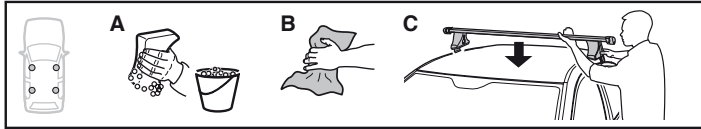

5

	X mm	Y mm	X inch	Y inch
RENAULT Clio, 3-dr Hatchback, 98-00, 01-03, 04-05	280 mm	700 mm	11"	27 1/2"
RENAULT Clio, 4-dr Sedan, 98-00, 01-	270 mm	700 mm	10 5/8"	27 1/2"
RENAULT Clio, 5-dr Hatchback, 98-00, 01-03, 04-05	270 mm	700 mm	10 5/8"	27 1/2"
RENAULT Symbol, 4-dr Sedan, 09-	275 mm	680 mm	10 7/8"	27 1/2"
RENAULT Thalia, 4-dr Sedan, 01-	275 mm	680 mm	10 7/8"	27 1/2"