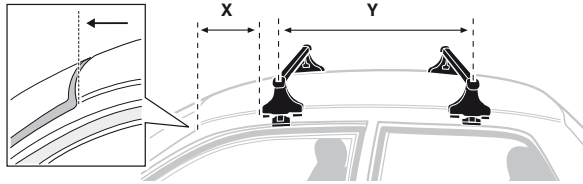

1

2

	Y inch	Y mm
RENAULT Clio , 3-dr Hatchback, 98-00, 01-03, 04-05	36 ⁵ / ₈ "	931 mm
RENAULT Clio , 4-dr Sedan, 98-00, 01-	32 ⁷ / ₈ "	836 mm
RENAULT Clio , 5-dr Hatchback, 98-00, 01-03, 04-05	32 ⁷ / ₈ "	836 mm
RENAULT Symbol , 4-dr Sedan, 09-	32 ¹ / ₂ "	826 mm
RENAULT Thalia , 4-dr Sedan, 01-	32 ¹ / ₂ "	826 mm

5

	X mm	Y mm	X inch	Y inch
RENAULT Clio, 3-dr Hatchback, 98-00, 01-03, 04-05	280 mm	700 mm	11"	27 1/2"
RENAULT Clio, 4-dr Sedan, 98-00, 01-	270 mm	700 mm	10 5/8"	27 1/2"
RENAULT Clio, 5-dr Hatchback, 98-00, 01-03, 04-05	270 mm	700 mm	10 5/8"	27 1/2"
RENAULT Symbol, 4-dr Sedan, 09-	275 mm	680 mm	10 7/8"	27 1/2"
RENAULT Thalia, 4-dr Sedan, 01-	275 mm	680 mm	10 7/8"	27 1/2"