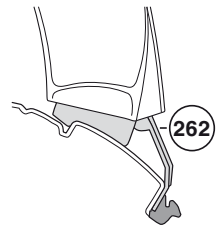

RENAULT Clio, 3-dr