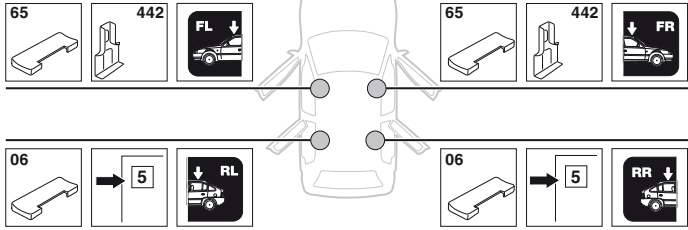

4

RENAULT Clio, 3-dr Hatchback, 98-00, 01-03, 04-05