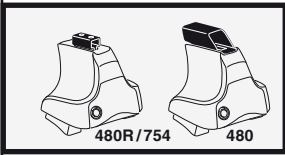

480R

480

1

2

	X inch	X mm
RENAULT Clio , 3-dr Hatchback, 98-00, 01-03, 04-05	33 ¹ / ₈ "	841 mm
RENAULT Clio , 4-dr Sedan, 98-00, 01-	32 ³ / ₄ "	831 mm
RENAULT Clio , 5-dr Hatchback, 98-00, 01-03, 04-05	32 ³ / ₄ "	831 mm
RENAULT Symbol , 4-dr Sedan, 09-	32 ³ / ₈ "	821 mm
RENAULT Thalia , 4-dr Sedan, 01-	32 ³ / ₈ "	821 mm

1

2

	Y inch	Y mm
RENAULT Clio , 3-dr Hatchback, 98-00, 01-03, 04-05	36 ⁵ / ₈ "	931 mm
RENAULT Clio , 4-dr Sedan, 98-00, 01-	32 ⁷ / ₈ "	836 mm
RENAULT Clio , 5-dr Hatchback, 98-00, 01-03, 04-05	32 ⁷ / ₈ "	836 mm
RENAULT Symbol , 4-dr Sedan, 09-	32 ¹ / ₂ "	826 mm
RENAULT Thalia , 4-dr Sedan, 01-	32 ¹ / ₂ "	826 mm

5

	X mm	Y mm	X inch	Y inch
RENAULT Clio, 3-dr Hatchback, 98-00, 01-03, 04-05	280 mm	700 mm	11"	27 1/2"
RENAULT Clio, 4-dr Sedan, 98-00, 01-	270 mm	700 mm	10 5/8"	27 1/2"
RENAULT Clio, 5-dr Hatchback, 98-00, 01-03, 04-05	270 mm	700 mm	10 5/8"	27 1/2"
RENAULT Symbol, 4-dr Sedan, 09-	275 mm	680 mm	10 7/8"	27 1/2"
RENAULT Thalia, 4-dr Sedan, 01-	275 mm	680 mm	10 7/8"	27 1/2"