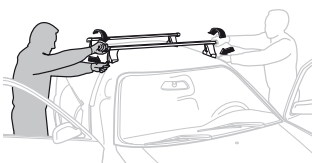

RENAULT Clio, 3-dr