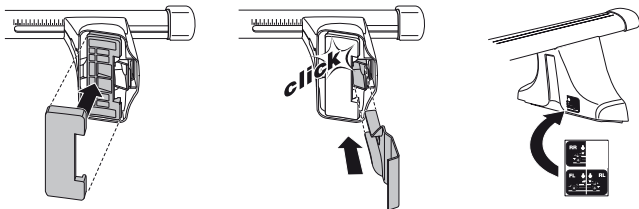

480R

480

1

2

	X inch	X mm
RENAULT Clio , 3-dr Hatchback, 98-00, 01-03, 04-05	33 ¹ / ₈ "	841 mm
RENAULT Clio , 4-dr Sedan, 98-00, 01-	32 ³ / ₄ "	831 mm
RENAULT Clio , 5-dr Hatchback, 98-00, 01-03, 04-05	32 ³ / ₄ "	831 mm
RENAULT Symbol , 4-dr Sedan, 09-	32 ³ / ₈ "	821 mm
RENAULT Thalia , 4-dr Sedan, 01-	32 ³ / ₈ "	821 mm

1

2

	Y inch	Y mm
RENAULT Clio , 3-dr Hatchback, 98-00, 01-03, 04-05	36 ⁵ / ₈ "	931 mm
RENAULT Clio , 4-dr Sedan, 98-00, 01-	32 ⁷ / ₈ "	836 mm
RENAULT Clio , 5-dr Hatchback, 98-00, 01-03, 04-05	32 ⁷ / ₈ "	836 mm
RENAULT Symbol , 4-dr Sedan, 09-	32 ¹ / ₂ "	826 mm
RENAULT Thalia , 4-dr Sedan, 01-	32 ¹ / ₂ "	826 mm

5

	X mm	Y mm	X inch	Y inch
RENAULT Clio, 3-dr Hatchback, 98-00, 01-03, 04-05	280 mm	700 mm	11"	27 1/2"
RENAULT Clio, 4-dr Sedan, 98-00, 01-	270 mm	700 mm	10 5/8"	27 1/2"
RENAULT Clio, 5-dr Hatchback, 98-00, 01-03, 04-05	270 mm	700 mm	10 5/8"	27 1/2"
RENAULT Symbol, 4-dr Sedan, 09-	275 mm	680 mm	10 7/8"	27 1/2"
RENAULT Thalia, 4-dr Sedan, 01-	275 mm	680 mm	10 7/8"	27 1/2"