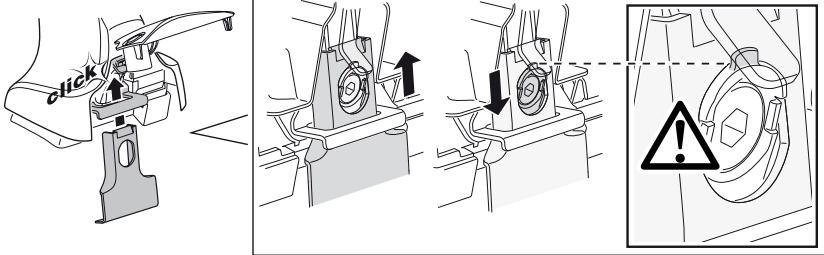

RENAULT Clio, 4-dr Sedan, 98-00, 01-
RENAULT Clio, 5-dr Hatchback, 98-00, 01-03, 04-05
RENAULT Symbol, 4-dr Sedan, 09-
RENAULT Thalia, 4-dr Sedan, 01-