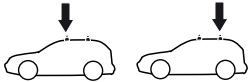

5

	X mm	Y mm	X inch	Y inch
RENAULT Clio, 3-dr Hatchback, 98-00, 01-03, 04-05	280 mm	700 mm	11"	27 1/2"
RENAULT Clio, 4-dr Sedan, 98-00, 01-	270 mm	700 mm	10 5/8"	27 1/2"
RENAULT Clio, 5-dr Hatchback, 98-00, 01-03, 04-05	270 mm	700 mm	10 5/8"	27 1/2"
RENAULT Symbol, 4-dr Sedan, 09-	275 mm	680 mm	10 7/8"	27 1/2"
RENAULT Thalia, 4-dr Sedan, 01-	275 mm	680 mm	10 7/8"	27 1/2"

RENAULT Clio, 4-dr
RENAULT Clio, 5-dr
RENAULT Symbol, 4-dr
RENAULT Thalia, 4-dr

RENAULT Clio, 3-dr

- GB/US Tighten alternately
- D Die Schrauben abwechselnd anziehen
- F Serrer alternativement chaque côté
- NL Afwisselend aan de linker- en de rechterkant aandraaien
- I Alternare il serraggio delle viti
- E Apretar alternativamente
- PT Aperte alternadamente
- S Dra åt växelvis
- FIN Kierrä vuorotellen
- EST Pinguldage vaheldumisi
- LAT Pielvelciet pamišus
- LIT Užsukinėkite pakaitomis
- PL Śruby dokręcaj naprzemiennie
- RU Затягивайте попеременно

- CZ Pokrétla багажника dokręcaj dokręcaj naprzemiennie.
- SK Dofahujete striedavo
- SLO Privijajte izmenično.
- HR Naizmjenično zategnite
- HU Egymástól függetlenül szorítandó
- GR Σφιγγετε εναλλάξ
- TR Dönüşümlü sıkın

中文 交替拧紧

한국어 번갈아 가며 조이십시오.

日本語 交互に締め付けてください。

ไทย ชั้สลับไปมา