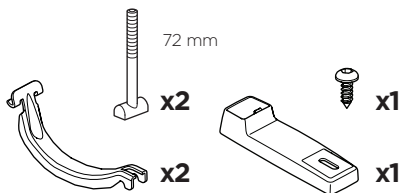

# › Instructions

Thule FastRide & TopRide  
Around-the-bar Adapter  
889900

Thule TopRide

Thule FastRide

1

2

A

B