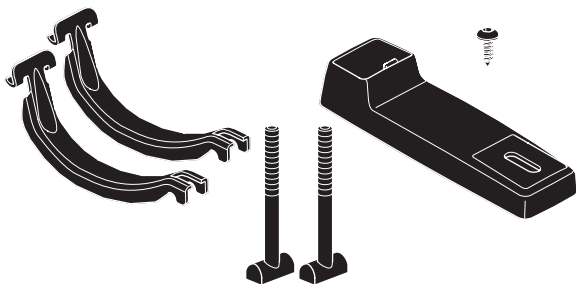

# › Instructions

Thule FastRide & TopRide  
Around-the-bar Adapter  
889900

Thule TopRide

Thule FastRide

1

2

A

B