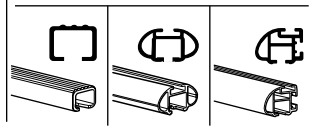

This Kit is only for vehicles with fixpoint mounting.

460R
753

460

Corsa D

xx kg
xx lbs

+ 5 kg
11 lbs =

Max.
75kg/165 lbs

Max.
100kg/132 lbs