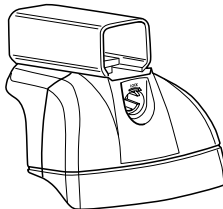

This Kit is only for vehicles with fixpoint mounting.

460R
753

460

Corsa D

xx kg
xx lbs

+ 5 kg
11 lbs =

Max.
75kg/165 lbs

Max.
100kg/132 lbs