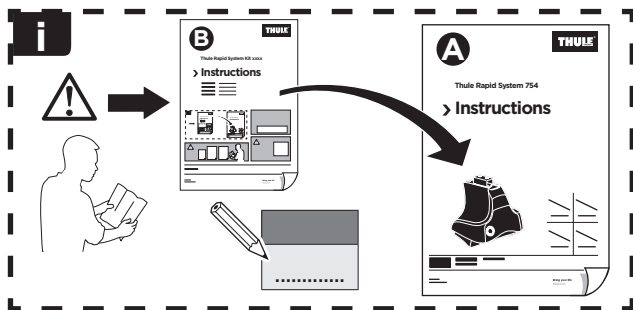

Thule Rapid System Kit 1737

> Instructions

FORD Escape, 5-dr SUV, *12-

*North America

ISO 11154-E

141737
C.20130701
519-1737-01

Bring your life
thule.com

1

	X (scale)	X (mm)	X (inch)
FORD Escape, 5-dr SUV, *12-	46,5	1116	43 7/8

	Y (scale)	Y (mm)	Y (inch)
FORD Escape, 5-dr SUV, *12-	40	1051	41 3/8

2

FORD Escape, 5-dr SUV, *12-

3

	W (mm)	Z (mm)	W (inch)	Z (inch)
FORD Escape, 5-dr SUV, *12-	305	711	12	28