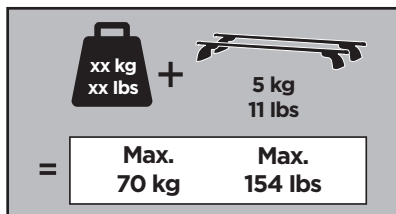

Thule XT Kit 3109

> Instructions

HONDA Element, 5-dr SUV, *03-

*North America

This kit is only for vehicles with fixpoint mounting.

ISO 11154-E

183109

C.20130605
509-3109-02