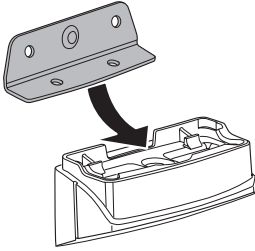

2

A

B

EN Only a few turns
DE Nur wenige Umdrehungen
FR Quelques tours uniquement
NL Slechts enkele slagen
IT Solo qualche giro
ES Sólo algunas vueltas
PT Noções básicas
SV Endast några varv
DK Kun nogle få omgange
NE Bare noen få omdreinger
FI Vain muutama kierros
ET Ainult mõni pööre
LV Tikai dažī apgriezieni
LT Tik keli pasukimai
PL Wystarczy kilka obrotów
RU Только несколько оборотов

UK Лише декілька обертів
BG Само няколко завъртания
CS Pouze několik otáček
SK Len niekoľko otáčok
SL Le nekaj obratov
HR/BiH Samo nekoliko okreta
RO Doar câteva rotiri
HU Csak néhány fordítás
EL Μόνο λίγες περιστροφές
TR Yalnızca birkaç tur

بعض دورات فقط

AR

רק מספר סיבובים

HE

ZH 仅几圈
JA 2～3回転のみ
KO 몇 번만 돌리면 됨
TH เพียงสองสามรอบ

3

x1