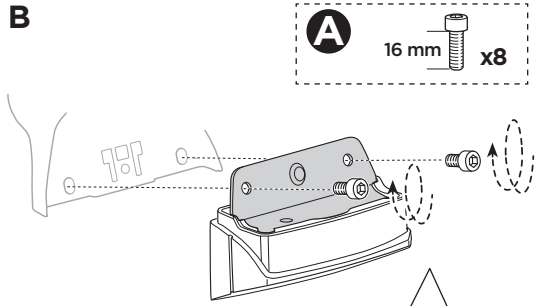

2

A

B

EN Only a few turns
DE Nur wenige Umdrehungen
FR Quelques tours uniquement
NL Slechts enkele slagen
IT Solo qualche giro
ES Sólo algunas vueltas
PT Noções básicas
SV Endast några varv
DK Kun nogle få omgange
NE Bare noen få omdreinger
FI Vain muutama kierros
ET Ainult mõni pööre
LV Tikai dažī apgriezieni
LT Tik keli pasukimai
PL Wystarczy kilka obrotów
RU Только несколько оборотов

UK Лише декілька обертів
BG Само няколко завъртания
CS Pouze několik otáček
SK Len niekoľko otáčok
SL Le nekaj obratov
HR/BiH Samo nekoliko okreta
RO Doar câteva rotiri
HU Csak néhány fordítás
EL Μόνο λίγες περιστροφές
TR Yalnızca birkaç tur

بعض دورات فقط

AR

רק מספר סיבובים

HE

ZH 仅几圈
JA 2～3回転のみ
KO 몇 번만 돌리면 됨
TH เพียงสองสามรอบ

3

x1