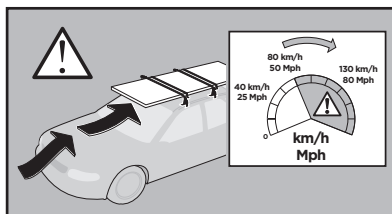

Thule XT Kit 3109

> Instructions

HONDA Element, 5-dr SUV, *03-

*North America

This kit is only for vehicles with fixpoint mounting.

ISO 11154-E

183109

C.20130605
509-3109-02