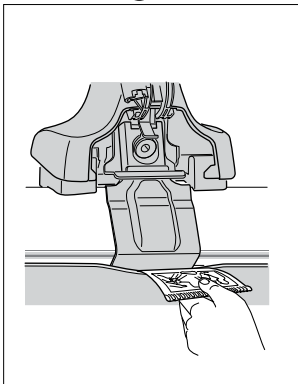

2

Audi A5, 2-dr Coupé, 07- / *08-
Audi S5, 2-dr Coupé, *08-

Audi A5 Sportback, 5-dr Hatchback, 09- / *10-
Audi S5 Sportback, 5-dr Hatchback, *10-

3

	W (mm)	Z (mm)	W (inch)	Z (inch)
Audi A5 , 2-dr Coupé, 07- / *08-	160	705	6 1/4"	27 3/4"
Audi S5 , 2-dr Coupé, *08-	160	705	6 1/4"	27 3/4"

4

3

	W (mm)	Z (mm)	W (inch)	Z (inch)
Audi A5 Sportback , 5-dr Hatchback, 09- / *10-	130	720	5 1/8"	28 3/8"
Audi S5 Sportback , 5-dr Hatchback, *10-	130	720	5 1/8"	28 3/8"

4

Thule Sweden AB, Box 69, 330 33 Hillerstorp, SWEDEN
Thule Inc., 42 Silvermine Road, Seymour, Connecticut 06483, USA