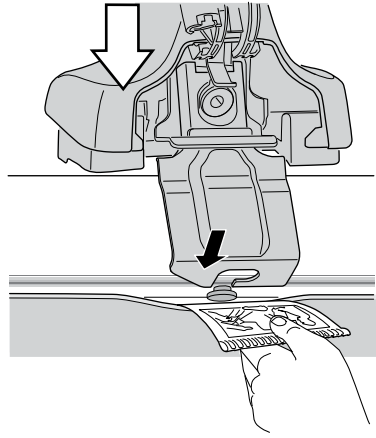

4

3

	W (mm)	Z (mm)	W (inch)	Z (inch)
Audi A5 Sportback , 5-dr Hatchback, 09- / *10-	130	720	5 1/8"	28 3/8"
Audi S5 Sportback , 5-dr Hatchback, *10-	130	720	5 1/8"	28 3/8"

4

Thule Sweden AB, Box 69, 330 33 Hillerstorp, SWEDEN
Thule Inc., 42 Silvermine Road, Seymour, Connecticut 06483, USA