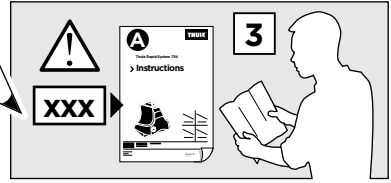

2

Audi A5, 2-dr Coupé, 07- / *08-
Audi S5, 2-dr Coupé, *08-

Audi A5 Sportback, 5-dr Hatchback, 09- / *10-
Audi S5 Sportback, 5-dr Hatchback, *10-