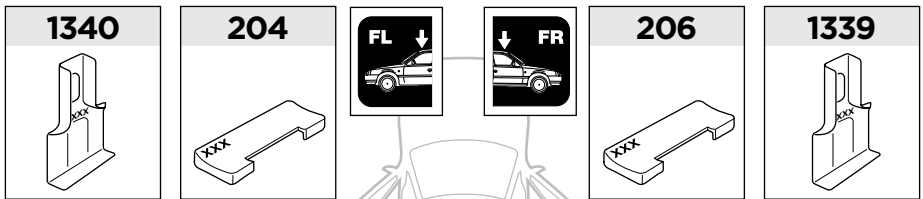

ISO 11154-E

141571

C.2015111
519-1571-06

Bring your life
thule.com

1

	X (scale)	X (mm)	X (inch)
Audi A5, 2-dr Coupé, 07- / *08-	39	1041	41"
Audi S5, 2-dr Coupé, *08-	39	1041	41"
Audi A5 Sportback, 5-dr Hatchback, 09- / *10-	39	1041	41"
Audi S5 Sportback, 5-dr Hatchback, *10-	39	1041	41"

	Y (scale)	Y (mm)	Y (inch)
Audi A5, 2-dr Coupé, 07- / *08-	36	1011	39 3/4"
Audi S5, 2-dr Coupé, *08-	36	1011	39 3/4"
Audi A5 Sportback, 5-dr Hatchback, 09- / *10-	37	1021	40 1/4"
Audi S5 Sportback, 5-dr Hatchback, *10-	37	1021	40 1/4"

2

Audi A5, 2-dr Coupé, 07- / *08-
Audi S5, 2-dr Coupé, *08-

Audi A5 Sportback, 5-dr Hatchback, 09- / *10-
Audi S5 Sportback, 5-dr Hatchback, *10-

3

	W (mm)	Z (mm)	W (inch)	Z (inch)
Audi A5 , 2-dr Coupé, 07- / *08-	160	705	6 1/4"	27 3/4"
Audi S5 , 2-dr Coupé, *08-	160	705	6 1/4"	27 3/4"

4

3

	W (mm)	Z (mm)	W (inch)	Z (inch)
Audi A5 Sportback , 5-dr Hatchback, 09- / *10-	130	720	5 1/8"	28 3/8"
Audi S5 Sportback , 5-dr Hatchback, *10-	130	720	5 1/8"	28 3/8"

4

Thule Sweden AB, Box 69, 330 33 Hillerstorp, SWEDEN
Thule Inc., 42 Silvermine Road, Seymour, Connecticut 06483, USA