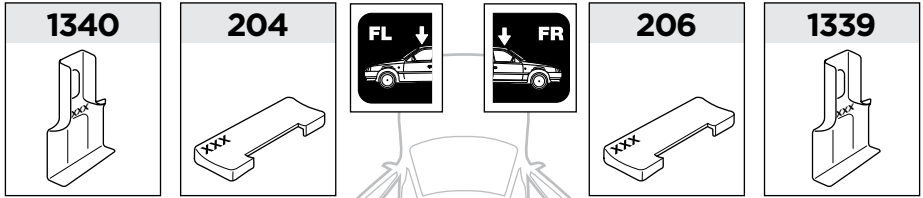

Thule Rapid System Kit 1571

> Instructions

Audi A5, 2-dr Coupé, 07- / *08-

Audi S5, 2-dr Coupé, *08-

Audi A5 Sportback, 5-dr Hatchback, 09- / *10-

Audi S5 Sportback, 5-dr Hatchback, *10-

*North America

		+		
	xx kg		7 kg	
	xx lbs		15,4 lbs	
=	2-dr	Max.	Max.	
		50 kg	110 lbs	
=	5-dr	Max.	Max.	
		60 kg	132 lbs	

ISO 11154-E

141571

C.2015111
519-1571-06

Bring your life
thule.com

1

	X (scale)	X (mm)	X (inch)
Audi A5, 2-dr Coupé, 07- / *08-	39	1041	41"
Audi S5, 2-dr Coupé, *08-	39	1041	41"
Audi A5 Sportback, 5-dr Hatchback, 09- / *10-	39	1041	41"
Audi S5 Sportback, 5-dr Hatchback, *10-	39	1041	41"

	Y (scale)	Y (mm)	Y (inch)
Audi A5, 2-dr Coupé, 07- / *08-	36	1011	39 3/4"
Audi S5, 2-dr Coupé, *08-	36	1011	39 3/4"
Audi A5 Sportback, 5-dr Hatchback, 09- / *10-	37	1021	40 1/4"
Audi S5 Sportback, 5-dr Hatchback, *10-	37	1021	40 1/4"

2

Audi A5, 2-dr Coupé, 07- / *08-
Audi S5, 2-dr Coupé, *08-

Audi A5 Sportback, 5-dr Hatchback, 09- / *10-
Audi S5 Sportback, 5-dr Hatchback, *10-

3

	W (mm)	Z (mm)	W (inch)	Z (inch)
Audi A5 , 2-dr Coupé, 07- / *08-	160	705	6 1/4"	27 3/4"
Audi S5 , 2-dr Coupé, *08-	160	705	6 1/4"	27 3/4"