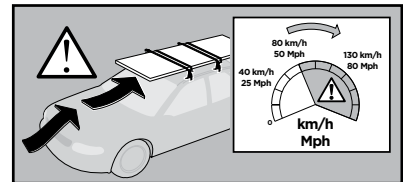

Thule Rapid System Kit 1571

> Instructions

Audi A5, 2-dr Coupé, 07- / *08-

Audi S5, 2-dr Coupé, *08-

Audi A5 Sportback, 5-dr Hatchback, 09- / *10-

Audi S5 Sportback, 5-dr Hatchback, *10-

*North America

		+		
	xx kg		7 kg	
	xx lbs		15,4 lbs	
=	2-dr	Max.	Max.	
		50 kg	110 lbs	
=	5-dr	Max.	Max.	
		60 kg	132 lbs	