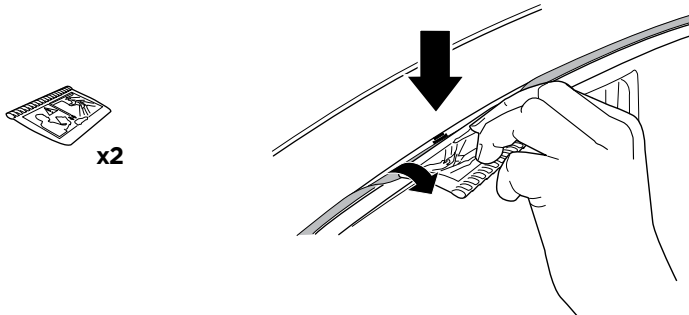

2

Audi A5, 2-dr Coupé, 07- / *08-
Audi S5, 2-dr Coupé, *08-

Audi A5 Sportback, 5-dr Hatchback, 09- / *10-
Audi S5 Sportback, 5-dr Hatchback, *10-

3

	W (mm)	Z (mm)	W (inch)	Z (inch)
Audi A5 , 2-dr Coupé, 07- / *08-	160	705	6 1/4"	27 3/4"
Audi S5 , 2-dr Coupé, *08-	160	705	6 1/4"	27 3/4"

4

3

	W (mm)	Z (mm)	W (inch)	Z (inch)
Audi A5 Sportback , 5-dr Hatchback, 09- / *10-	130	720	5 1/8"	28 3/8"
Audi S5 Sportback , 5-dr Hatchback, *10-	130	720	5 1/8"	28 3/8"

4

Thule Sweden AB, Box 69, 330 33 Hillerstorp, SWEDEN
Thule Inc., 42 Silvermine Road, Seymour, Connecticut 06483, USA