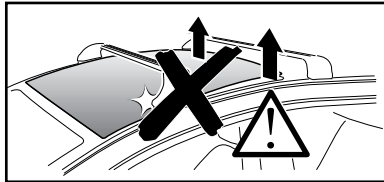

Thule Rapid System Kit 1571

> Instructions

Audi A5, 2-dr Coupé, 07- / *08-

Audi S5, 2-dr Coupé, *08-

Audi A5 Sportback, 5-dr Hatchback, 09- / *10-

Audi S5 Sportback, 5-dr Hatchback, *10-

*North America

		+		
	xx kg		7 kg	
	xx lbs		15,4 lbs	
=	2-dr	Max.	Max.	
		50 kg	110 lbs	
=	5-dr	Max.	Max.	
		60 kg	132 lbs	