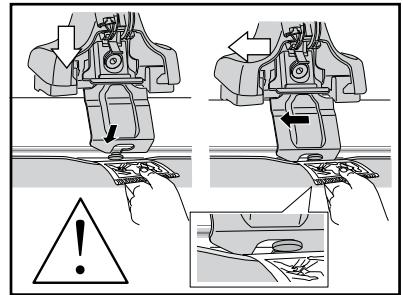

Thule Rapid System Kit 1571

> Instructions

Audi A5, 2-dr Coupé, 07- / *08-

Audi S5, 2-dr Coupé, *08-

Audi A5 Sportback, 5-dr Hatchback, 09- / *10-

Audi S5 Sportback, 5-dr Hatchback, *10-

*North America

		+		
	xx kg		7 kg	
	xx lbs		15,4 lbs	
=	2-dr	Max.	Max.	
		50 kg	110 lbs	
=	5-dr	Max.	Max.	
		60 kg	132 lbs	