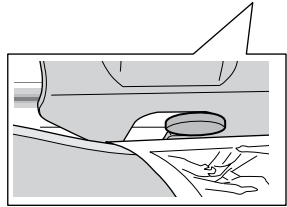

4

3

	W (mm)	Z (mm)	W (inch)	Z (inch)
Audi A5 Sportback , 5-dr Hatchback, 09- / *10-	130	720	5 1/8"	28 3/8"
Audi S5 Sportback , 5-dr Hatchback, *10-	130	720	5 1/8"	28 3/8"

4

Thule Sweden AB, Box 69, 330 33 Hillerstorp, SWEDEN
Thule Inc., 42 Silvermine Road, Seymour, Connecticut 06483, USA