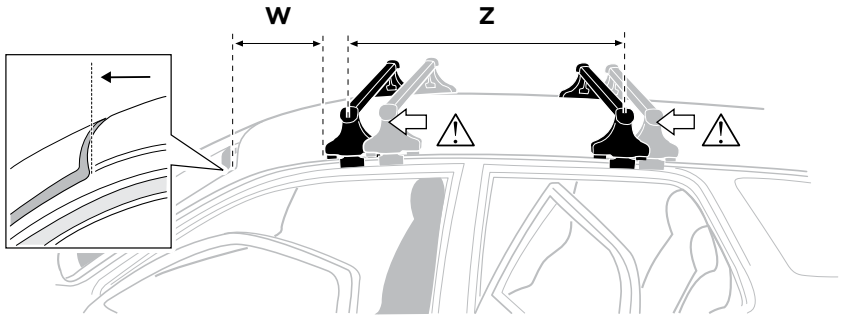

	Y (scale)	Y (mm)	Y (inch)
Audi A5, 2-dr Coupé, 07- / *08-	36	1011	39 3/4"
Audi S5, 2-dr Coupé, *08-	36	1011	39 3/4"
Audi A5 Sportback, 5-dr Hatchback, 09- / *10-	37	1021	40 1/4"
Audi S5 Sportback, 5-dr Hatchback, *10-	37	1021	40 1/4"

2

Audi A5, 2-dr Coupé, 07- / *08-
Audi S5, 2-dr Coupé, *08-

Audi A5 Sportback, 5-dr Hatchback, 09- / *10-
Audi S5 Sportback, 5-dr Hatchback, *10-

3

	W (mm)	Z (mm)	W (inch)	Z (inch)
Audi A5 , 2-dr Coupé, 07- / *08-	160	705	6 1/4"	27 3/4"
Audi S5 , 2-dr Coupé, *08-	160	705	6 1/4"	27 3/4"

4

3

	W (mm)	Z (mm)	W (inch)	Z (inch)
Audi A5 Sportback , 5-dr Hatchback, 09- / *10-	130	720	5 1/8"	28 3/8"
Audi S5 Sportback , 5-dr Hatchback, *10-	130	720	5 1/8"	28 3/8"

4

Thule Sweden AB, Box 69, 330 33 Hillerstorp, SWEDEN
Thule Inc., 42 Silvermine Road, Seymour, Connecticut 06483, USA