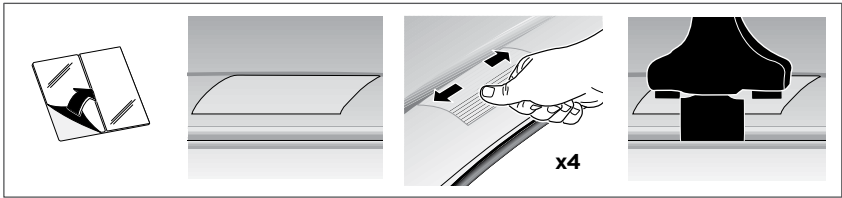

2

Audi A5, 2-dr Coupé, 07- / *08-
Audi S5, 2-dr Coupé, *08-

Audi A5 Sportback, 5-dr Hatchback, 09- / *10-
Audi S5 Sportback, 5-dr Hatchback, *10-

3

	W (mm)	Z (mm)	W (inch)	Z (inch)
Audi A5 , 2-dr Coupé, 07- / *08-	160	705	6 1/4"	27 3/4"
Audi S5 , 2-dr Coupé, *08-	160	705	6 1/4"	27 3/4"

4

3

	W (mm)	Z (mm)	W (inch)	Z (inch)
Audi A5 Sportback , 5-dr Hatchback, 09- / *10-	130	720	5 1/8"	28 3/8"
Audi S5 Sportback , 5-dr Hatchback, *10-	130	720	5 1/8"	28 3/8"

4

Thule Sweden AB, Box 69, 330 33 Hillerstorp, SWEDEN
Thule Inc., 42 Silvermine Road, Seymour, Connecticut 06483, USA