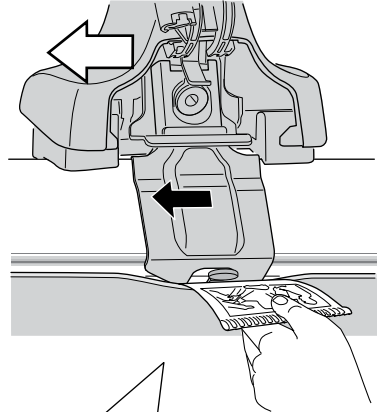

2

Audi A5, 2-dr Coupé, 07- / *08-
Audi S5, 2-dr Coupé, *08-

Audi A5 Sportback, 5-dr Hatchback, 09- / *10-
Audi S5 Sportback, 5-dr Hatchback, *10-

3

	W (mm)	Z (mm)	W (inch)	Z (inch)
Audi A5 , 2-dr Coupé, 07- / *08-	160	705	6 1/4"	27 3/4"
Audi S5 , 2-dr Coupé, *08-	160	705	6 1/4"	27 3/4"

4

3

	W (mm)	Z (mm)	W (inch)	Z (inch)
Audi A5 Sportback , 5-dr Hatchback, 09- / *10-	130	720	5 1/8"	28 3/8"
Audi S5 Sportback , 5-dr Hatchback, *10-	130	720	5 1/8"	28 3/8"

4

Thule Sweden AB, Box 69, 330 33 Hillerstorp, SWEDEN
Thule Inc., 42 Silvermine Road, Seymour, Connecticut 06483, USA