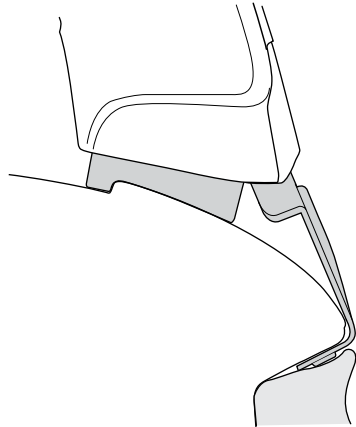

2

Audi A5, 2-dr Coupé, 07- / *08-
Audi S5, 2-dr Coupé, *08-

Audi A5 Sportback, 5-dr Hatchback, 09- / *10-
Audi S5 Sportback, 5-dr Hatchback, *10-

3

	W (mm)	Z (mm)	W (inch)	Z (inch)
Audi A5 , 2-dr Coupé, 07- / *08-	160	705	6 1/4"	27 3/4"
Audi S5 , 2-dr Coupé, *08-	160	705	6 1/4"	27 3/4"

4

3

	W (mm)	Z (mm)	W (inch)	Z (inch)
Audi A5 Sportback , 5-dr Hatchback, 09- / *10-	130	720	5 1/8"	28 3/8"
Audi S5 Sportback , 5-dr Hatchback, *10-	130	720	5 1/8"	28 3/8"

4

Thule Sweden AB, Box 69, 330 33 Hillerstorp, SWEDEN
Thule Inc., 42 Silvermine Road, Seymour, Connecticut 06483, USA