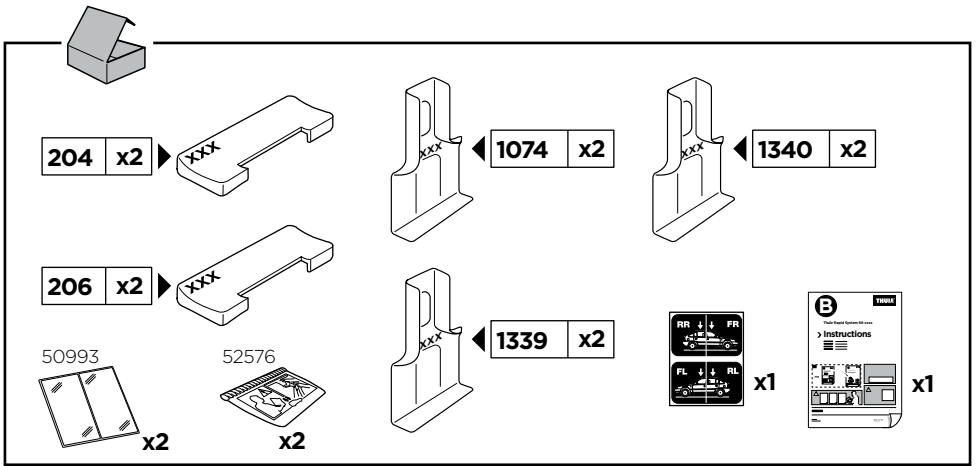

Thule Rapid System Kit 1571

> Instructions

Audi A5, 2-dr Coupé, 07- / *08-

Audi S5, 2-dr Coupé, *08-

Audi A5 Sportback, 5-dr Hatchback, 09- / *10-

Audi S5 Sportback, 5-dr Hatchback, *10-

*North America

		+		
	xx kg		7 kg	
	xx lbs		15,4 lbs	
=	2-dr	Max.	Max.	
		50 kg	110 lbs	
=	5-dr	Max.	Max.	
		60 kg	132 lbs	

ISO 11154-E

141571

C.2015111
519-1571-06

Bring your life
thule.com

1

	X (scale)	X (mm)	X (inch)
Audi A5, 2-dr Coupé, 07- / *08-	39	1041	41"
Audi S5, 2-dr Coupé, *08-	39	1041	41"
Audi A5 Sportback, 5-dr Hatchback, 09- / *10-	39	1041	41"
Audi S5 Sportback, 5-dr Hatchback, *10-	39	1041	41"

	Y (scale)	Y (mm)	Y (inch)
Audi A5, 2-dr Coupé, 07- / *08-	36	1011	39 3/4"
Audi S5, 2-dr Coupé, *08-	36	1011	39 3/4"
Audi A5 Sportback, 5-dr Hatchback, 09- / *10-	37	1021	40 1/4"
Audi S5 Sportback, 5-dr Hatchback, *10-	37	1021	40 1/4"

4

3

	W (mm)	Z (mm)	W (inch)	Z (inch)
Audi A5 Sportback , 5-dr Hatchback, 09- / *10-	130	720	5 1/8"	28 3/8"
Audi S5 Sportback , 5-dr Hatchback, *10-	130	720	5 1/8"	28 3/8"

4

Thule Sweden AB, Box 69, 330 33 Hillerstorp, SWEDEN
Thule Inc., 42 Silvermine Road, Seymour, Connecticut 06483, USA