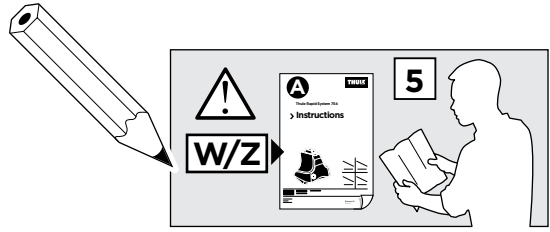

3

	W (mm)	Z (mm)	W (inch)	Z (inch)
Audi A5 Sportback, 5-dr Hatchback, 09- / *10-	130	720	5 1/8"	28 3/8"
Audi S5 Sportback, 5-dr Hatchback, *10-	130	720	5 1/8"	28 3/8"