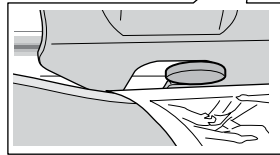

2

Audi A5, 2-dr Coupé, 07- / *08-
Audi S5, 2-dr Coupé, *08-

Audi A5 Sportback, 5-dr Hatchback, 09- / *10-
Audi S5 Sportback, 5-dr Hatchback, *10-

3

	W (mm)	Z (mm)	W (inch)	Z (inch)
Audi A5 , 2-dr Coupé, 07- / *08-	160	705	6 1/4"	27 3/4"
Audi S5 , 2-dr Coupé, *08-	160	705	6 1/4"	27 3/4"

4

3

	W (mm)	Z (mm)	W (inch)	Z (inch)
Audi A5 Sportback , 5-dr Hatchback, 09- / *10-	130	720	5 1/8"	28 3/8"
Audi S5 Sportback , 5-dr Hatchback, *10-	130	720	5 1/8"	28 3/8"

4

Thule Sweden AB, Box 69, 330 33 Hillerstorp, SWEDEN
Thule Inc., 42 Silvermine Road, Seymour, Connecticut 06483, USA