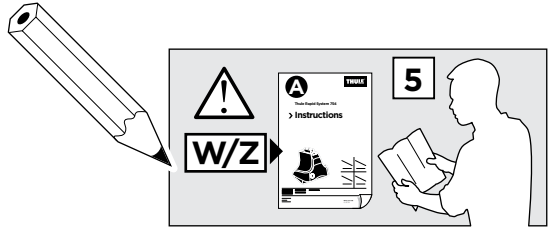

2

Audi A5, 2-dr Coupé, 07- / *08-
Audi S5, 2-dr Coupé, *08-

Audi A5 Sportback, 5-dr Hatchback, 09- / *10-
Audi S5 Sportback, 5-dr Hatchback, *10-

3

	W (mm)	Z (mm)	W (inch)	Z (inch)
Audi A5 , 2-dr Coupé, 07- / *08-	160	705	6 1/4"	27 3/4"
Audi S5 , 2-dr Coupé, *08-	160	705	6 1/4"	27 3/4"