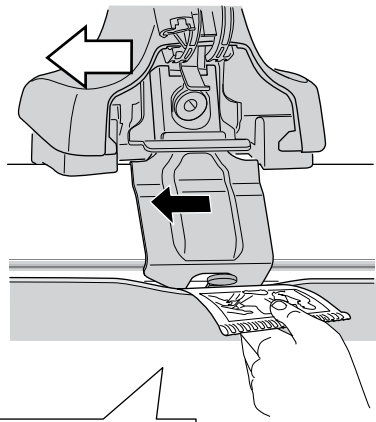

4

3

	W (mm)	Z (mm)	W (inch)	Z (inch)
Audi A5 Sportback , 5-dr Hatchback, 09- / *10-	130	720	5 1/8"	28 3/8"
Audi S5 Sportback , 5-dr Hatchback, *10-	130	720	5 1/8"	28 3/8"

4

Thule Sweden AB, Box 69, 330 33 Hillerstorp, SWEDEN
Thule Inc., 42 Silvermine Road, Seymour, Connecticut 06483, USA