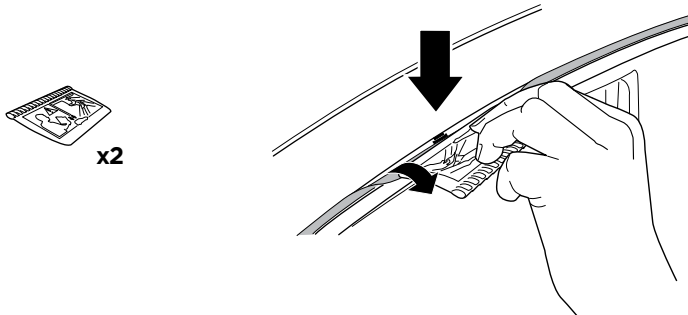

2

Audi A5, 2-dr Coupé, 07- / *08-
Audi S5, 2-dr Coupé, *08-

Audi A5 Sportback, 5-dr Hatchback, 09- / *10-
Audi S5 Sportback, 5-dr Hatchback, *10-

3

	W (mm)	Z (mm)	W (inch)	Z (inch)
Audi A5 , 2-dr Coupé, 07- / *08-	160	705	6 1/4"	27 3/4"
Audi S5 , 2-dr Coupé, *08-	160	705	6 1/4"	27 3/4"

4

3

	W (mm)	Z (mm)	W (inch)	Z (inch)
Audi A5 Sportback , 5-dr Hatchback, 09- / *10-	130	720	5 1/8"	28 3/8"
Audi S5 Sportback , 5-dr Hatchback, *10-	130	720	5 1/8"	28 3/8"

4

Thule Sweden AB, Box 69, 330 33 Hillerstorp, SWEDEN
Thule Inc., 42 Silvermine Road, Seymour, Connecticut 06483, USA