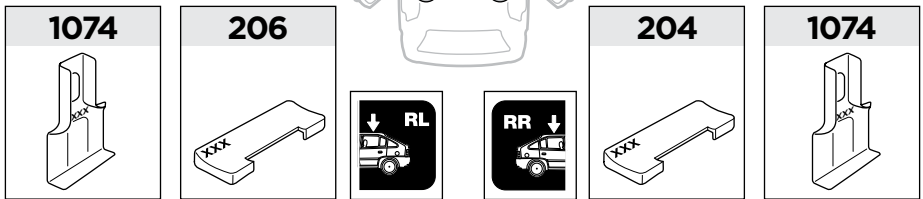

ISO 11154-E

141571

C.2015111
519-1571-06

Bring your life
thule.com

1

	X (scale)	X (mm)	X (inch)
Audi A5, 2-dr Coupé, 07- / *08-	39	1041	41"
Audi S5, 2-dr Coupé, *08-	39	1041	41"
Audi A5 Sportback, 5-dr Hatchback, 09- / *10-	39	1041	41"
Audi S5 Sportback, 5-dr Hatchback, *10-	39	1041	41"

	Y (scale)	Y (mm)	Y (inch)
Audi A5, 2-dr Coupé, 07- / *08-	36	1011	39 3/4"
Audi S5, 2-dr Coupé, *08-	36	1011	39 3/4"
Audi A5 Sportback, 5-dr Hatchback, 09- / *10-	37	1021	40 1/4"
Audi S5 Sportback, 5-dr Hatchback, *10-	37	1021	40 1/4"

2

Audi A5, 2-dr Coupé, 07- / *08-
Audi S5, 2-dr Coupé, *08-

Audi A5 Sportback, 5-dr Hatchback, 09- / *10-
Audi S5 Sportback, 5-dr Hatchback, *10-

3

	W (mm)	Z (mm)	W (inch)	Z (inch)
Audi A5 , 2-dr Coupé, 07- / *08-	160	705	6 1/4"	27 3/4"
Audi S5 , 2-dr Coupé, *08-	160	705	6 1/4"	27 3/4"

4

3

	W (mm)	Z (mm)	W (inch)	Z (inch)
Audi A5 Sportback , 5-dr Hatchback, 09- / *10-	130	720	5 1/8"	28 3/8"
Audi S5 Sportback , 5-dr Hatchback, *10-	130	720	5 1/8"	28 3/8"

4

Thule Sweden AB, Box 69, 330 33 Hillerstorp, SWEDEN
Thule Inc., 42 Silvermine Road, Seymour, Connecticut 06483, USA