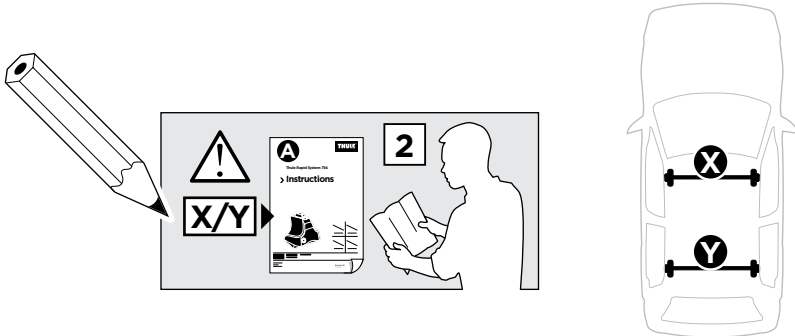

ISO 11154-E

141571

C.2015111
519-1571-06

Bring your life
thule.com

1

	X (scale)	X (mm)	X (inch)
Audi A5, 2-dr Coupé, 07- / *08-	39	1041	41"
Audi S5, 2-dr Coupé, *08-	39	1041	41"
Audi A5 Sportback, 5-dr Hatchback, 09- / *10-	39	1041	41"
Audi S5 Sportback, 5-dr Hatchback, *10-	39	1041	41"

	Y (scale)	Y (mm)	Y (inch)
Audi A5, 2-dr Coupé, 07- / *08-	36	1011	39 3/4"
Audi S5, 2-dr Coupé, *08-	36	1011	39 3/4"
Audi A5 Sportback, 5-dr Hatchback, 09- / *10-	37	1021	40 1/4"
Audi S5 Sportback, 5-dr Hatchback, *10-	37	1021	40 1/4"