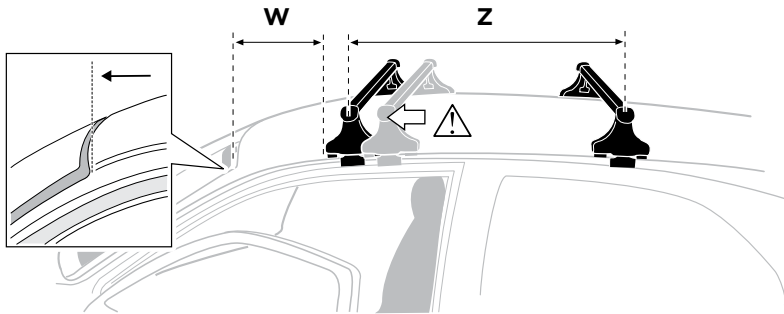

	Y (scale)	Y (mm)	Y (inch)
Audi A5, 2-dr Coupé, 07- / *08-	36	1011	39 3/4"
Audi S5, 2-dr Coupé, *08-	36	1011	39 3/4"
Audi A5 Sportback, 5-dr Hatchback, 09- / *10-	37	1021	40 1/4"
Audi S5 Sportback, 5-dr Hatchback, *10-	37	1021	40 1/4"

2

Audi A5, 2-dr Coupé, 07- / *08-
Audi S5, 2-dr Coupé, *08-

Audi A5 Sportback, 5-dr Hatchback, 09- / *10-
Audi S5 Sportback, 5-dr Hatchback, *10-

3

	W (mm)	Z (mm)	W (inch)	Z (inch)
Audi A5 , 2-dr Coupé, 07- / *08-	160	705	6 1/4"	27 3/4"
Audi S5 , 2-dr Coupé, *08-	160	705	6 1/4"	27 3/4"

4

3

	W (mm)	Z (mm)	W (inch)	Z (inch)
Audi A5 Sportback , 5-dr Hatchback, 09- / *10-	130	720	5 1/8"	28 3/8"
Audi S5 Sportback , 5-dr Hatchback, *10-	130	720	5 1/8"	28 3/8"

4

Thule Sweden AB, Box 69, 330 33 Hillerstorp, SWEDEN
Thule Inc., 42 Silvermine Road, Seymour, Connecticut 06483, USA