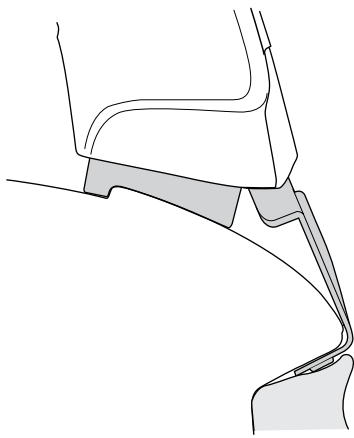

2

Audi A5, 2-dr Coupé, 07- / *08-
Audi S5, 2-dr Coupé, *08-

Audi A5 Sportback, 5-dr Hatchback, 09- / *10-
Audi S5 Sportback, 5-dr Hatchback, *10-

3

	W (mm)	Z (mm)	W (inch)	Z (inch)
Audi A5 , 2-dr Coupé, 07- / *08-	160	705	6 1/4"	27 3/4"
Audi S5 , 2-dr Coupé, *08-	160	705	6 1/4"	27 3/4"

4

3

	W (mm)	Z (mm)	W (inch)	Z (inch)
Audi A5 Sportback , 5-dr Hatchback, 09- / *10-	130	720	5 1/8"	28 3/8"
Audi S5 Sportback , 5-dr Hatchback, *10-	130	720	5 1/8"	28 3/8"

4

Thule Sweden AB, Box 69, 330 33 Hillerstorp, SWEDEN
Thule Inc., 42 Silvermine Road, Seymour, Connecticut 06483, USA