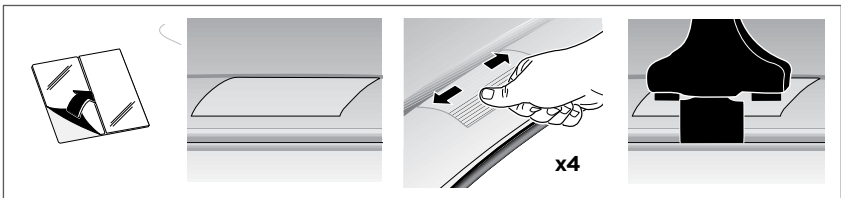

2

Audi A5, 2-dr Coupé, 07- / *08-
Audi S5, 2-dr Coupé, *08-

Audi A5 Sportback, 5-dr Hatchback, 09- / *10-
Audi S5 Sportback, 5-dr Hatchback, *10-

3

	W (mm)	Z (mm)	W (inch)	Z (inch)
Audi A5 , 2-dr Coupé, 07- / *08-	160	705	6 1/4"	27 3/4"
Audi S5 , 2-dr Coupé, *08-	160	705	6 1/4"	27 3/4"

4

3

	W (mm)	Z (mm)	W (inch)	Z (inch)
Audi A5 Sportback , 5-dr Hatchback, 09- / *10-	130	720	5 1/8"	28 3/8"
Audi S5 Sportback , 5-dr Hatchback, *10-	130	720	5 1/8"	28 3/8"

4

Thule Sweden AB, Box 69, 330 33 Hillerstorp, SWEDEN
Thule Inc., 42 Silvermine Road, Seymour, Connecticut 06483, USA