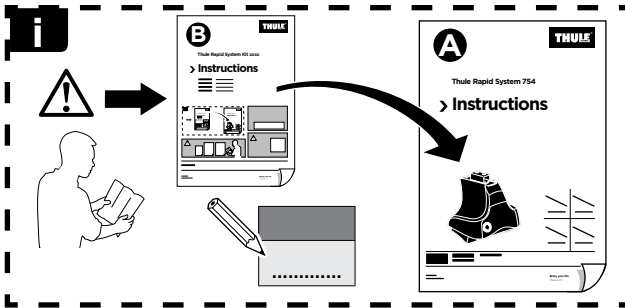

Thule Rapid System Kit 1571

> Instructions

Audi A5, 2-dr Coupé, 07- / *08-

Audi S5, 2-dr Coupé, *08-

Audi A5 Sportback, 5-dr Hatchback, 09- / *10-

Audi S5 Sportback, 5-dr Hatchback, *10-

*North America

		+		
	xx kg		7 kg	
	xx lbs		15,4 lbs	
=	2-dr	Max.	Max.	
		50 kg	110 lbs	
=	5-dr	Max.	Max.	
		60 kg	132 lbs	