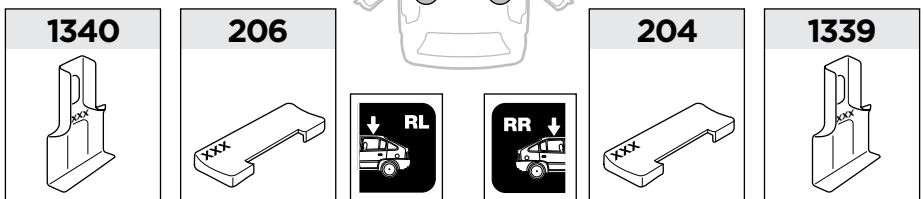

ISO 11154-E

141571

C.2015111
519-1571-06

Bring your life
thule.com

1

	X (scale)	X (mm)	X (inch)
Audi A5, 2-dr Coupé, 07- / *08-	39	1041	41"
Audi S5, 2-dr Coupé, *08-	39	1041	41"
Audi A5 Sportback, 5-dr Hatchback, 09- / *10-	39	1041	41"
Audi S5 Sportback, 5-dr Hatchback, *10-	39	1041	41"

	Y (scale)	Y (mm)	Y (inch)
Audi A5, 2-dr Coupé, 07- / *08-	36	1011	39 3/4"
Audi S5, 2-dr Coupé, *08-	36	1011	39 3/4"
Audi A5 Sportback, 5-dr Hatchback, 09- / *10-	37	1021	40 1/4"
Audi S5 Sportback, 5-dr Hatchback, *10-	37	1021	40 1/4"

2

Audi A5, 2-dr Coupé, 07- / *08-
Audi S5, 2-dr Coupé, *08-

Audi A5 Sportback, 5-dr Hatchback, 09- / *10-
Audi S5 Sportback, 5-dr Hatchback, *10-

3

	W (mm)	Z (mm)	W (inch)	Z (inch)
Audi A5 , 2-dr Coupé, 07- / *08-	160	705	6 1/4"	27 3/4"
Audi S5 , 2-dr Coupé, *08-	160	705	6 1/4"	27 3/4"

4

3

	W (mm)	Z (mm)	W (inch)	Z (inch)
Audi A5 Sportback , 5-dr Hatchback, 09- / *10-	130	720	5 1/8"	28 3/8"
Audi S5 Sportback , 5-dr Hatchback, *10-	130	720	5 1/8"	28 3/8"

4

Thule Sweden AB, Box 69, 330 33 Hillerstorp, SWEDEN
Thule Inc., 42 Silvermine Road, Seymour, Connecticut 06483, USA