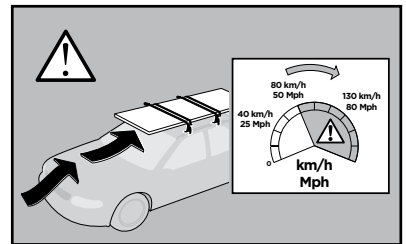

Thule Rapid System Kit 1692

> Instructions

FORD Fusion, 4-dr Sedan, 13-

ISO 11154-E

141692

C.20120911
519-1692-01

Bring your life
thule.com