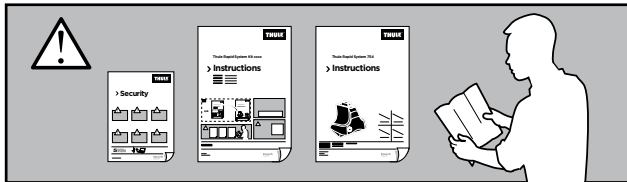

Thule Rapid System Kit 1692

> Instructions

FORD Fusion, 4-dr Sedan, 13-

ISO 11154-E

141692

C.20120911
519-1692-01

Bring your life
thule.com

x1