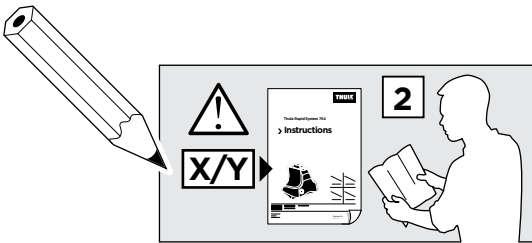

Y (scale)	Y (mm)	Y (inch)
FORD Fusion, 4-dr Sedan, 13-	46,5	1116	43 ⁷/₈