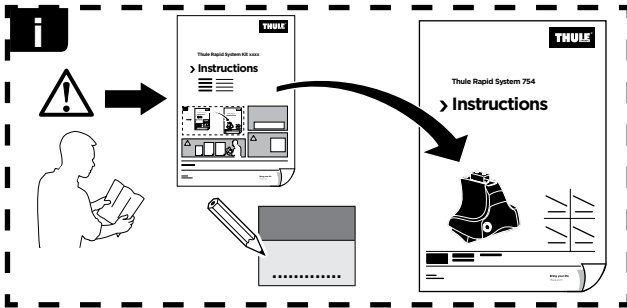

Thule Rapid System Kit 1692

> Instructions

FORD Fusion, 4-dr Sedan, 13-

ISO 11154-E

141692

C.20120911
519-1692-01

Bring your life
thule.com

x1