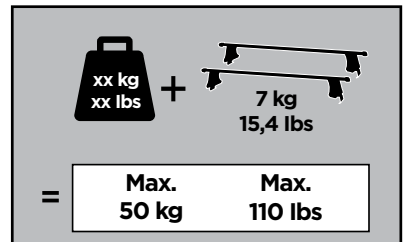

Thule Rapid System Kit 1692

> Instructions

FORD Fusion, 4-dr Sedan, 13-

ISO 11154-E

141692

C.20120911
519-1692-01

Bring your life
thule.com