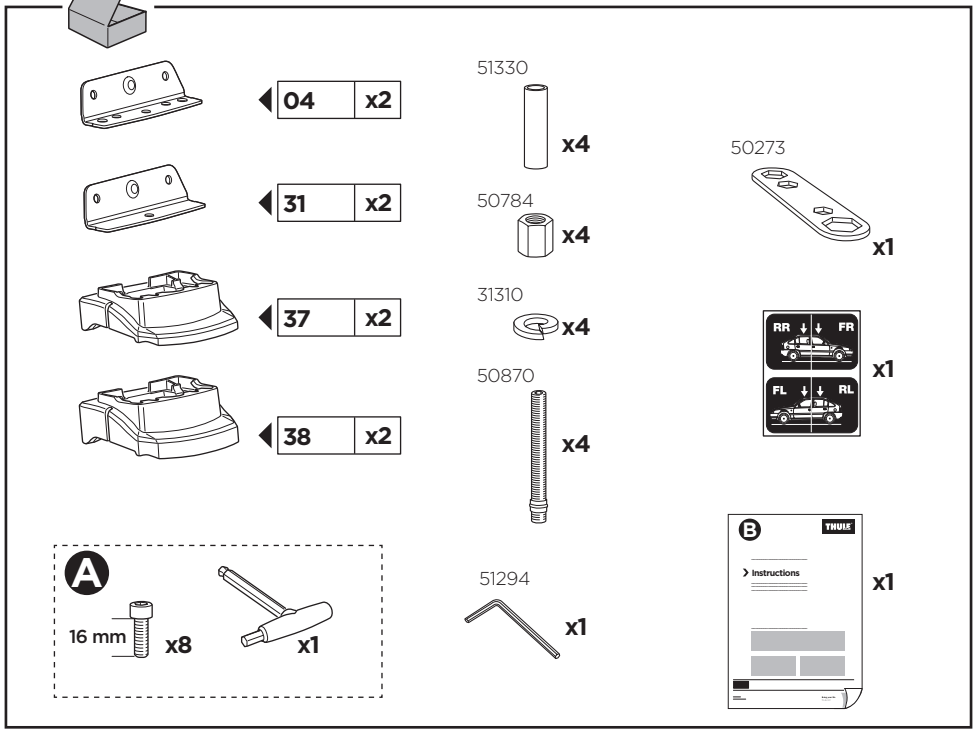

Thule XT Kit 3146

> Instructions

KIA Soul, 5-dr Hatchback, 14-

This kit is only for vehicles with fixpoint mounting.

ISO 11154-E

183146

C.20160115
509-3146-01

Bring your life
thule.com