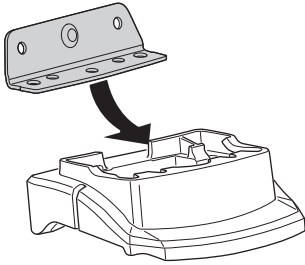

2

A

B

EN Only a few turns
DE Nur wenige Umdrehungen
FR Quelques tours uniquement
NL Slechts enkele slagen
IT Solo qualche giro
ES Sólo algunas vueltas
PT Apenas algumas voltas
SV Endast några varv
DK Kun nogle få omgange
NO Bare noen få omdreininger
FI Vain muutama kierros

ET Ainult mõni pööre
LV Tikai daži apgriezieni
LT Tik keli pasukimai
PL Wystarczy kilka obrotów
RU Только несколько оборотов
UK Лише декілька обертів
BG Само няколко завъртания
CS Pouze několik otáček
SK Len niekoľko otáčok
SL Le nekaj obratov
HR/BIH Samo nekoliko okreta

RO Doar câteva rotiri
HU Csak néhány fordítás
EL Μόνο λίγες περιστροφές
TR Yalnızca birkaç tur

بعض دورات فقط **AR**
רק מספר סיבובים **HE**

ZH 仅几圈
JA 2～3回転のみ
KO 몇 번만 돌리면 됨
TH เพียงสองสามรอบ

3

x1