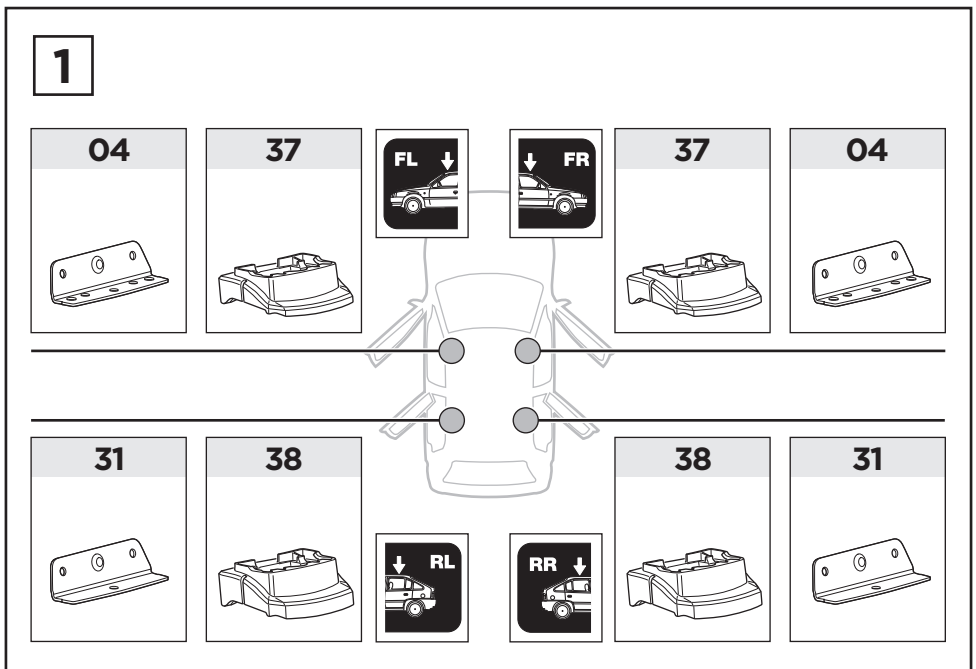

Thule XT Kit 3146

> Instructions

KIA Soul, 5-dr Hatchback, 14-

This kit is only for vehicles with fixpoint mounting.

ISO 11154-E

183146

C.20160115
509-3146-01

Bring your life
thule.com