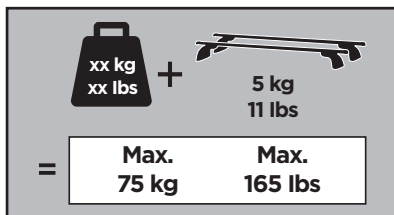

Thule XT Kit 3146

> Instructions

KIA Soul, 5-dr Hatchback, 14-

This kit is only for vehicles with fixpoint mounting.

ISO 11154-E

183146

C.20160115
509-3146-01

Bring your life
thule.com