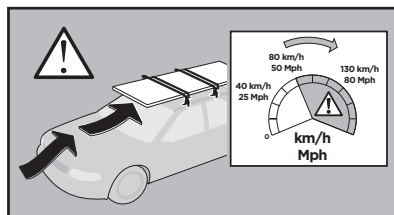

Thule XT Kit 3146

> Instructions

KIA Soul, 5-dr Hatchback, 14-

This kit is only for vehicles with fixpoint mounting.

ISO 11154-E

183146

C.20160115
509-3146-01

Bring your life
thule.com