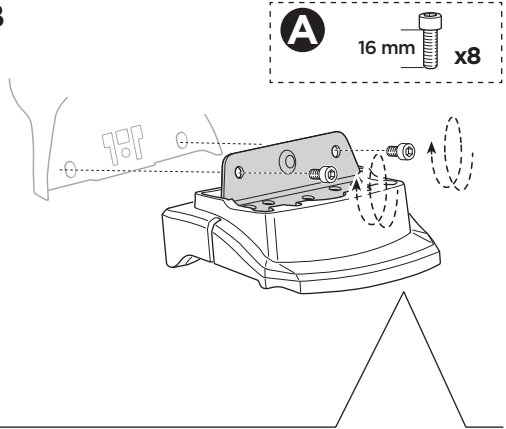

2

A

B

EN Only a few turns
DE Nur wenige Umdrehungen
FR Quelques tours uniquement
NL Slechts enkele slagen
IT Solo qualche giro
ES Sólo algunas vueltas
PT Apenas algumas voltas
SV Endast några varv
DK Kun nogle få omgange
NO Bare noen få omdreininger
FI Vain muutama kierros

ET Ainult mõni pööre
LV Tikai daži apgriezieni
LT Tik keli pasukimai
PL Wystarczy kilka obrotów
RU Только несколько оборотов
UK Лише декілька обертів
BG Само няколко завъртания
CS Pouze několik otáček
SK Len niekoľko otáčok
SL Le nekaj obratov
HR/BIH Samo nekoliko okreta

RO Doar câteva rotiri
HU Csak néhány fordítás
EL Μόνο λίγες περιστροφές
TR Yalnızca birkaç tur

بعض دورات فقط **AR**
רק מספר סיבובים **HE**

ZH 仅几圈
JA 2～3回転のみ
KO 몇 번만 돌리면 됨
TH เพียงสองสามรอบ

3

x1