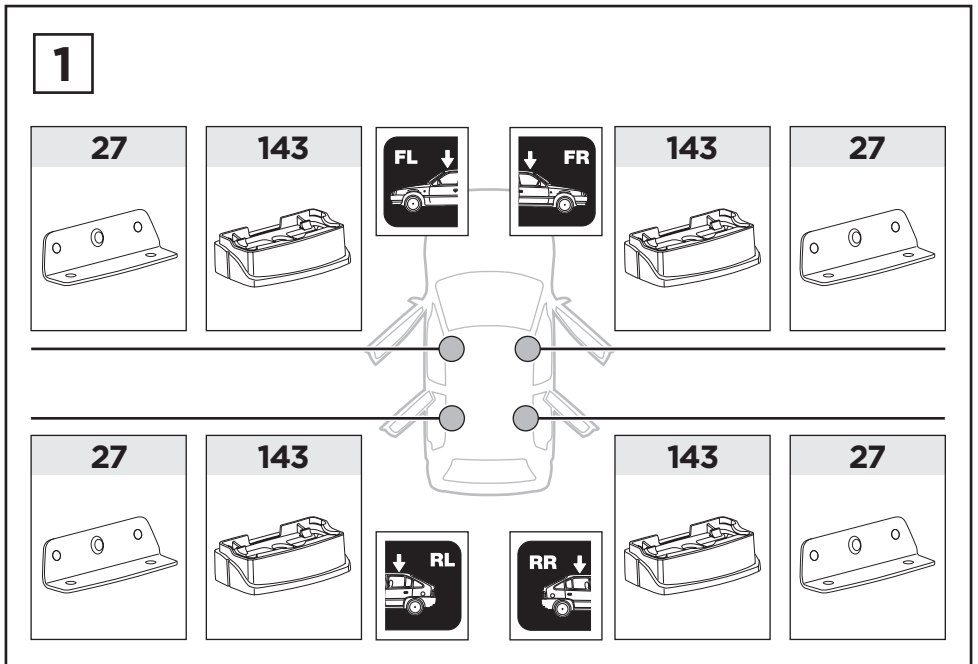

# > Instructions

NISSAN Patrol, 5-dr SUV, 11-

This kit is only for vehicles with fixpoint mounting.

ISO 11154-E

183106

C.20130605  
509-3106-01

Bring your life  
thule.com

**2****A****B**