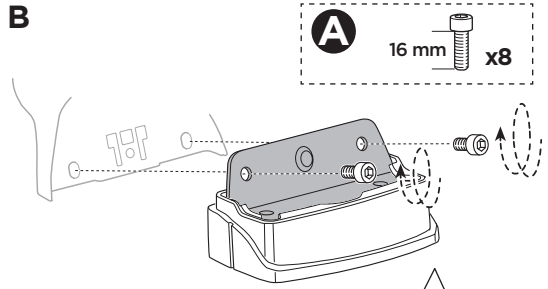

# > Instructions

NISSAN Patrol, 5-dr SUV, 11-

This kit is only for vehicles with fixpoint mounting.

ISO 11154-E

183106

C.20130605  
509-3106-01

Bring your life  
thule.com

**2****A****B**