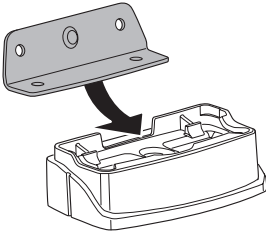

# > Instructions

NISSAN Patrol, 5-dr SUV, 11-

This kit is only for vehicles with fixpoint mounting.

ISO 11154-E

183106

C.20130605  
509-3106-01

Bring your life  
thule.com

**2****A****B**