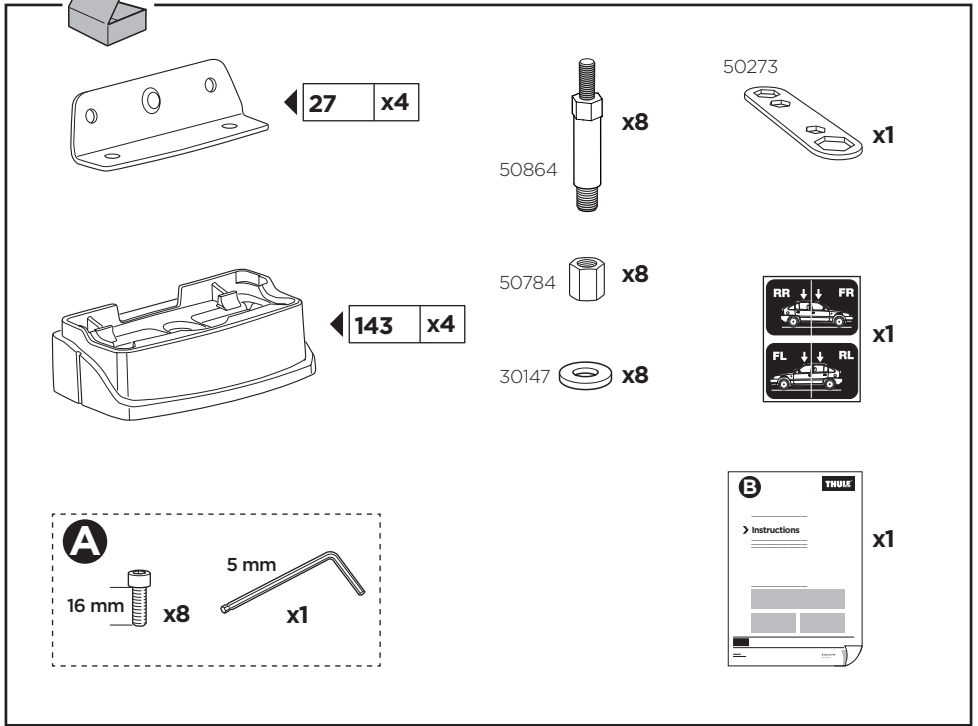

# > Instructions

NISSAN Patrol, 5-dr SUV, 11-

This kit is only for vehicles with fixpoint mounting.

ISO 11154-E

183106

C.20130605  
509-3106-01

Bring your life  
thule.com

**2****A****B**