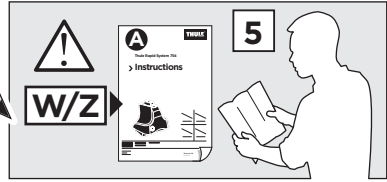

3

	W (mm)	Z (mm)	W (inch)	Z (inch)
TOYOTA Tacoma, 4-dr Double Cab, 16-	300	700	11 3/4	27 1/2