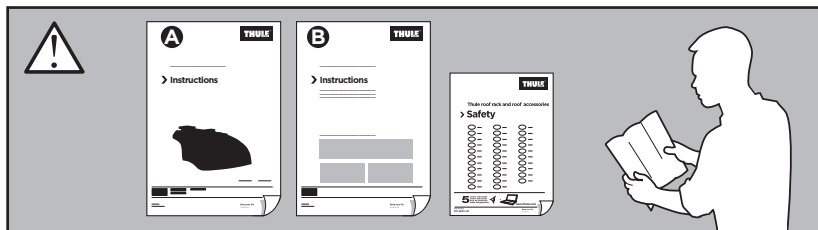

Thule XT Kit 3157

> Instructions

SUBARU Impreza (Mk. V), 5-dr Hatchback, 17-

This kit is only for vehicles with fixpoint mounting.

ISO 11154-E

183157

C.20170626
509-3157-02

Bring your life
thule.com