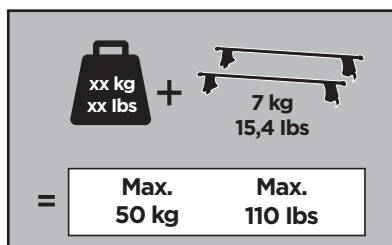

Thule Rapid System Kit 1478

> Instructions

HYUNDAI I30 CW, 5-dr Estate, 08-11 (Without railing)