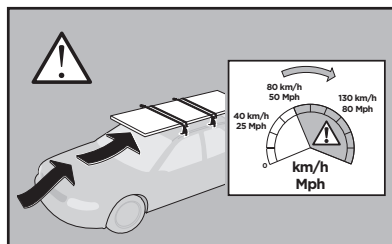

Thule Rapid System Kit 1478

> Instructions

HYUNDAI I30 CW, 5-dr Estate, 08-11 (Without railing)