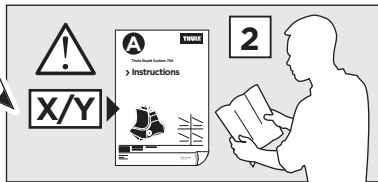

x1

x1

1

	X (scale)	X (mm)	X (inch)
HYUNDAI I30 CW, 5-dr Estate, 08-11 (Without railing)	31	961	37 <sup>7</sup> / <sub>8</sub>

	Y (scale)	Y (mm)	Y (inch)
HYUNDAI I30 CW, 5-dr Estate, 08-11 (Without railing)	28,5	936	36 <sup>7</sup> / <sub>8</sub>