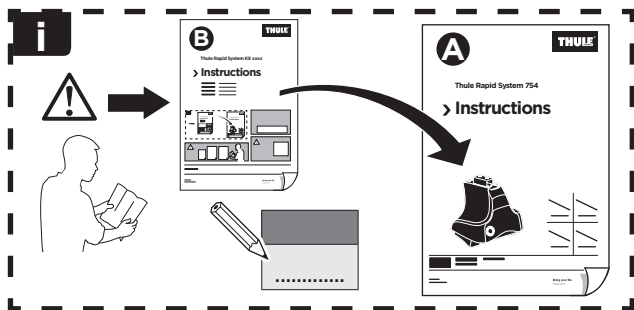

Thule Rapid System Kit 1478

> Instructions

HYUNDAI I30 CW, 5-dr Estate, 08-11 (Without railing)