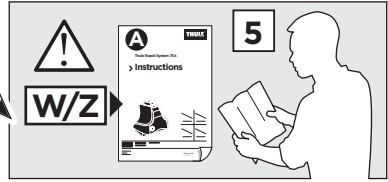

3

	W (mm)	Z (mm)	W (inch)	Z (inch)
HYUNDAI I30 CW, 5-dr Estate, 08-11 (Without railing)	450	740	17 ³/₄	29 ¹/₈