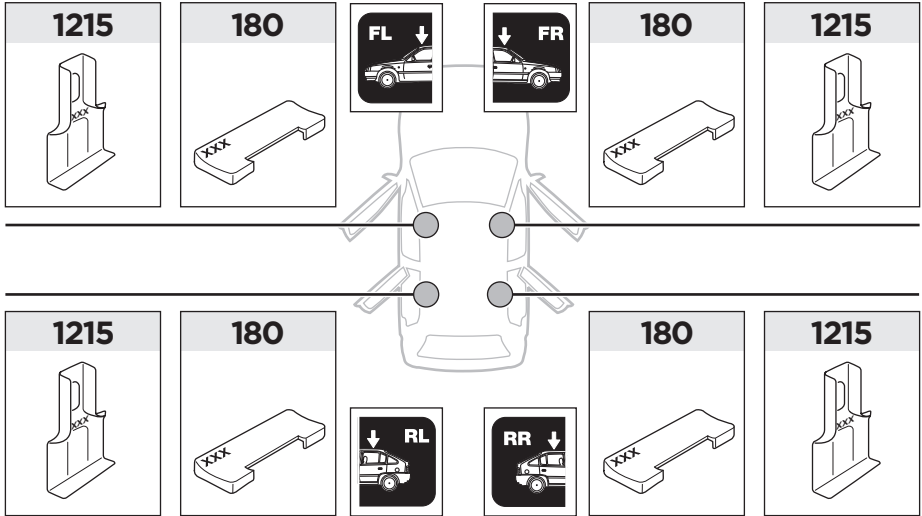

# > Instructions

HYUNDAI I30 CW, 5-dr Estate, 08-11 (Without railing)

ISO 11154-E

141478

C.20130703  
519-1478-03

Bring your life  
thule.com

180 x4

1215 x4

x1

x1

1

	X (scale)	X (mm)	X (inch)
HYUNDAI I30 CW, 5-dr Estate, 08-11 (Without railing)	31	961	37 <sup>7</sup> / <sub>8</sub>

	Y (scale)	Y (mm)	Y (inch)
HYUNDAI I30 CW, 5-dr Estate, 08-11 (Without railing)	28,5	936	36 <sup>7</sup> / <sub>8</sub>

2

HYUNDAI I30 CW, 5-dr Estate, 08-11 (Without railing)

**3**

	W (mm)	Z (mm)	W (inch)	Z (inch)
<b>HYUNDAI I30 CW</b> , 5-dr Estate, 08-11 (Without railing)	<b>450</b>	<b>740</b>	<b>17 <sup>3</sup>/<sub>4</sub></b>	<b>29 <sup>1</sup>/<sub>8</sub></b>