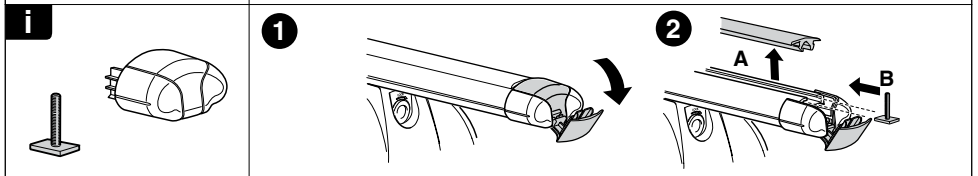

WW ▶ Thule Sweden AB, Box 69, 330 33 Hillerstorp, SWEDEN

NA ▶ Thule Inc., 42 Silvermine Road, Seymour, Connecticut 06483, USA

@ info@thule.com
customer.service@thule.com

www.thule.com