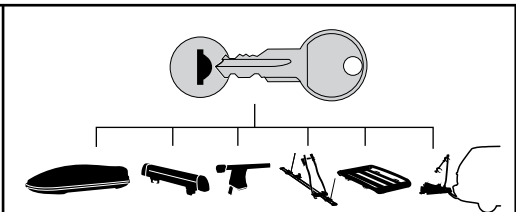

WW ▶ Thule Sweden AB, Box 69, 330 33 Hillerstorp, SWEDEN

NA ▶ Thule Inc., 42 Silvermine Road, Seymour, Connecticut 06483, USA

@ info@thule.com
customer.service@thule.com

www.thule.com