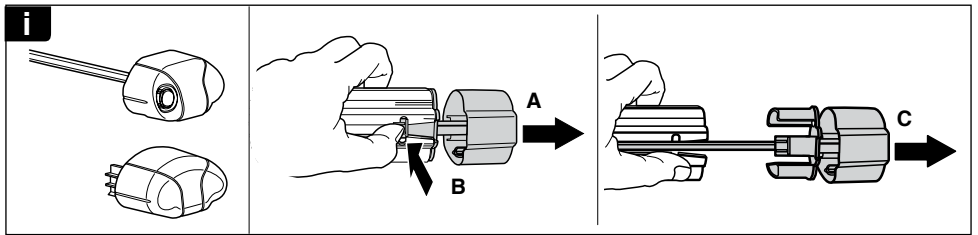

WW ▶ Thule Sweden AB, Box 69, 330 33 Hillerstorp, SWEDEN

NA ▶ Thule Inc., 42 Silvermine Road, Seymour, Connecticut 06483, USA

@ info@thule.com
customer.service@thule.com

www.thule.com