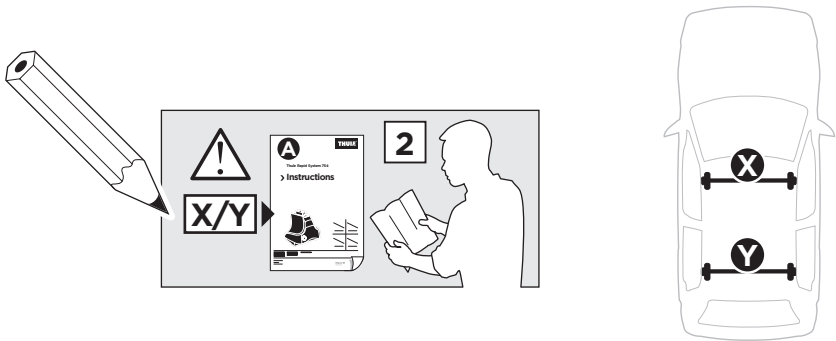

# > Instructions

CITROËN C3, 5-dr Hatchback, 17-

ISO 11154-E

141842

20170321

519-1842-01

Bring your life

thule.com

**1**

	X (scale)	X (mm)	X (inch)
<b>CITROËN C3, 5-dr Hatchback, 17-</b>	<b>36</b>	<b>1011</b>	<b>39 <sup>3</sup>/<sub>4</sub></b>

	Y (scale)	Y (mm)	Y (inch)
<b>CITROËN C3, 5-dr Hatchback, 17-</b>	<b>31,5</b>	<b>966</b>	<b>38</b>

2

CITROËN C3, 5-dr Hatchback, 17-

**3**

	W (mm)	Z (mm)	W (inch)	Z (inch)
<b>CITROËN C3</b> , 5-dr Hatchback, 17-	<b>260</b>	<b>725</b>	<b>10 1/4</b>	<b>28 1/2</b>