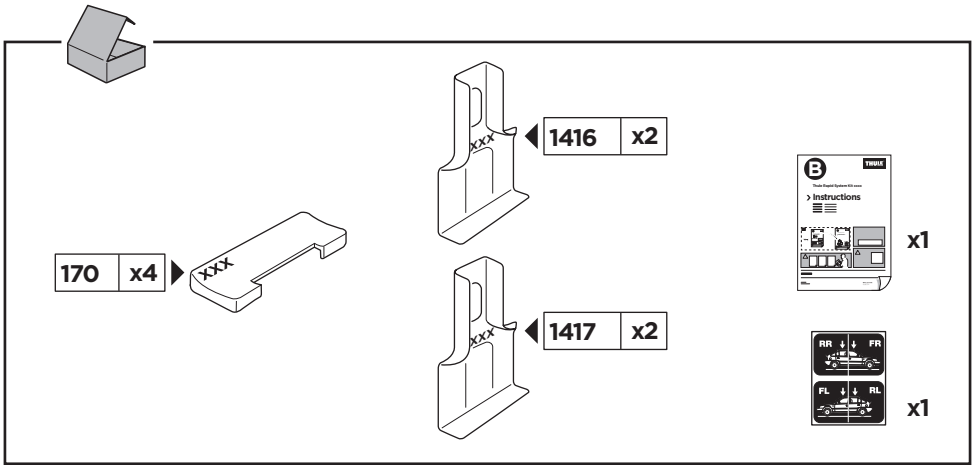

# > Instructions

CITROËN C3, 5-dr Hatchback, 17-

ISO 11154-E

141842

20170321

519-1842-01

Bring your life

thule.com

**1**

	X (scale)	X (mm)	X (inch)
<b>CITROËN C3, 5-dr Hatchback, 17-</b>	<b>36</b>	<b>1011</b>	<b>39 <sup>3</sup>/<sub>4</sub></b>

	Y (scale)	Y (mm)	Y (inch)
<b>CITROËN C3, 5-dr Hatchback, 17-</b>	<b>31,5</b>	<b>966</b>	<b>38</b>

2

CITROËN C3, 5-dr Hatchback, 17-

**3**

	W (mm)	Z (mm)	W (inch)	Z (inch)
<b>CITROËN C3</b> , 5-dr Hatchback, 17-	<b>260</b>	<b>725</b>	<b>10 1/4</b>	<b>28 1/2</b>