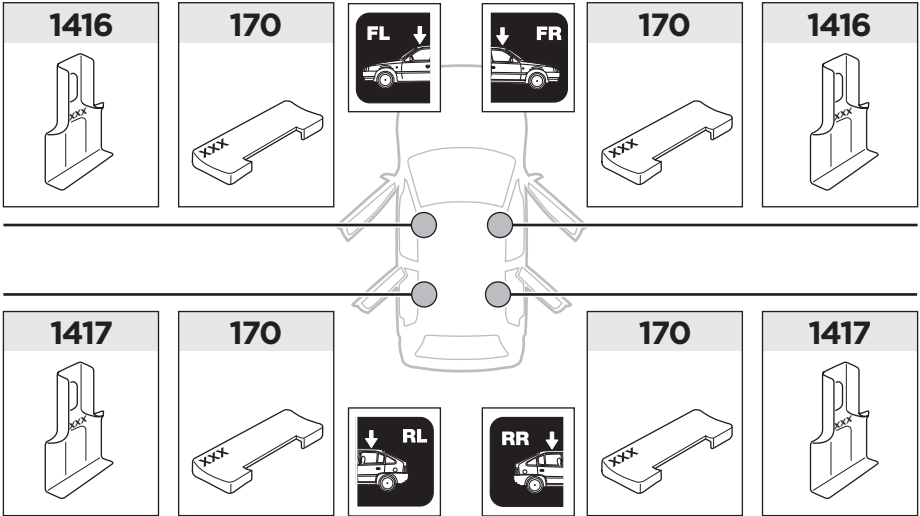

# > Instructions

CITROËN C3, 5-dr Hatchback, 17-

ISO 11154-E

141842

20170321

519-1842-01

Bring your life

thule.com

**1**

	X (scale)	X (mm)	X (inch)
<b>CITROËN C3, 5-dr Hatchback, 17-</b>	<b>36</b>	<b>1011</b>	<b>39 <sup>3</sup>/<sub>4</sub></b>

	Y (scale)	Y (mm)	Y (inch)
<b>CITROËN C3, 5-dr Hatchback, 17-</b>	<b>31,5</b>	<b>966</b>	<b>38</b>

2

CITROËN C3, 5-dr Hatchback, 17-

**3**

	W (mm)	Z (mm)	W (inch)	Z (inch)
<b>CITROËN C3</b> , 5-dr Hatchback, 17-	<b>260</b>	<b>725</b>	<b>10 1/4</b>	<b>28 1/2</b>