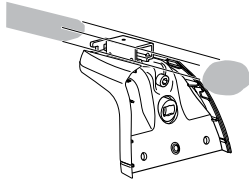

# Kit 3091

**RENAULT Clio**, 3-dr Hatchback, 05–  
**RENAULT Clio**, 5-dr Hatchback, 05–  
**RENAULT Grand Modus**, 5-dr MPV, 08–  
**RENAULT Modus**, 5-dr MPV, 04–

This Kit is only for vehicles with fixpoint mounting.

1

751

x4

x4

23 mm

x4

x4

**2****x 4**

5 mm

**x 1**12 mm **x 8****x 1**

**RENAULT Clio**, 5-dr Hatchback, 05–  
**RENAULT Modus**, 5-dr MPV, 04–  
**RENAULT Grand Modus**, 5-dr MPV, 08–

**RENAULT Clio**, 3-dr Hatchback, 05–

**A**

5 mm

**6 Nm****B**