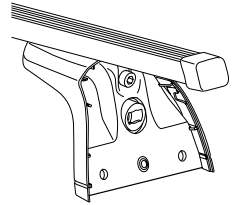

# Kit 3091

**RENAULT Clio**, 3-dr Hatchback, 05–  
**RENAULT Clio**, 5-dr Hatchback, 05–  
**RENAULT Grand Modus**, 5-dr MPV, 08–  
**RENAULT Modus**, 5-dr MPV, 04–

This Kit is only for vehicles with fixpoint mounting.

1

751

x4

x4

23 mm

x4

x4

**2****x 4**

5 mm

**x 1**12 mm **x 8****x 1**

**RENAULT Clio**, 5-dr Hatchback, 05–  
**RENAULT Modus**, 5-dr MPV, 04–  
**RENAULT Grand Modus**, 5-dr MPV, 08–

**RENAULT Clio**, 3-dr Hatchback, 05–

**A**

5 mm

**6 Nm****B**