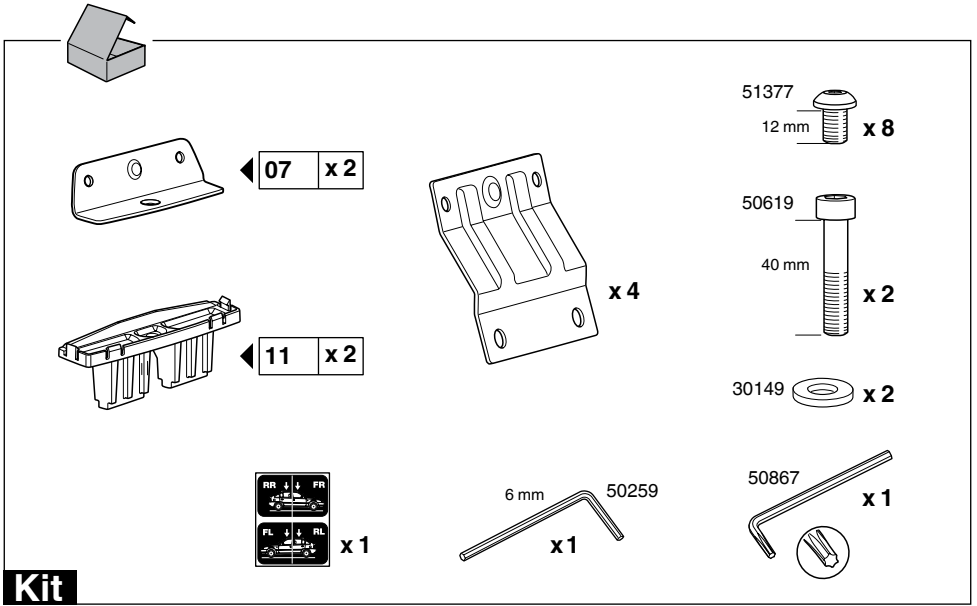

# Kit 3091

**RENAULT Clio**, 3-dr Hatchback, 05–  
**RENAULT Clio**, 5-dr Hatchback, 05–  
**RENAULT Grand Modus**, 5-dr MPV, 08–  
**RENAULT Modus**, 5-dr MPV, 04–

This Kit is only for vehicles with fixpoint mounting.

1

751

x4

x4

23 mm

x4

x4

**2****x 4**

5 mm

**x 1**12 mm **x 8****x 1**

**RENAULT Clio**, 5-dr Hatchback, 05–  
**RENAULT Modus**, 5-dr MPV, 04–  
**RENAULT Grand Modus**, 5-dr MPV, 08–

**RENAULT Clio**, 3-dr Hatchback, 05–

**A**

5 mm

**6 Nm****B**