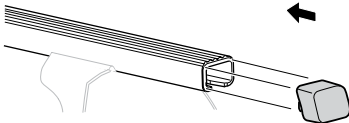

# Kit 3091

**RENAULT Clio**, 3-dr Hatchback, 05–  
**RENAULT Clio**, 5-dr Hatchback, 05–  
**RENAULT Grand Modus**, 5-dr MPV, 08–  
**RENAULT Modus**, 5-dr MPV, 04–

This Kit is only for vehicles with fixpoint mounting.

1

751

x4

x4

23 mm

x4

x4

**2****x 4**

5 mm

**x 1**12 mm **x 8****x 1**

**RENAULT Clio**, 5-dr Hatchback, 05–  
**RENAULT Modus**, 5-dr MPV, 04–  
**RENAULT Grand Modus**, 5-dr MPV, 08–

**RENAULT Clio**, 3-dr Hatchback, 05–

**A**

5 mm

**6 Nm****B**