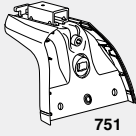

# Kit 3091

**RENAULT Clio**, 3-dr Hatchback, 05–  
**RENAULT Clio**, 5-dr Hatchback, 05–  
**RENAULT Grand Modus**, 5-dr MPV, 08–  
**RENAULT Modus**, 5-dr MPV, 04–

This Kit is only for vehicles with fixpoint mounting.

1

751

x4

x4

23 mm

x4

x4

**2****x 4**

5 mm

**x 1**12 mm **x 8****x 1**

**RENAULT Clio**, 5-dr Hatchback, 05–  
**RENAULT Modus**, 5-dr MPV, 04–  
**RENAULT Grand Modus**, 5-dr MPV, 08–

**RENAULT Clio**, 3-dr Hatchback, 05–

**A**

5 mm

**6 Nm****B**