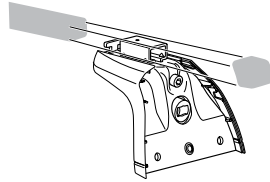

# Kit 3091

**RENAULT Clio**, 3-dr Hatchback, 05–  
**RENAULT Clio**, 5-dr Hatchback, 05–  
**RENAULT Grand Modus**, 5-dr MPV, 08–  
**RENAULT Modus**, 5-dr MPV, 04–

This Kit is only for vehicles with fixpoint mounting.

1

751

x4

x4

23 mm

x4

x4

**2****x 4**

5 mm

**x 1**12 mm **x 8****x 1**

**RENAULT Clio**, 5-dr Hatchback, 05–  
**RENAULT Modus**, 5-dr MPV, 04–  
**RENAULT Grand Modus**, 5-dr MPV, 08–

**RENAULT Clio**, 3-dr Hatchback, 05–

**A**

5 mm

**6 Nm****B**