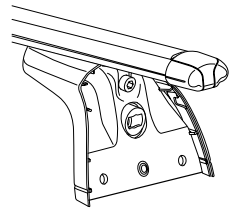

# Kit 3091

**RENAULT Clio**, 3-dr Hatchback, 05–  
**RENAULT Clio**, 5-dr Hatchback, 05–  
**RENAULT Grand Modus**, 5-dr MPV, 08–  
**RENAULT Modus**, 5-dr MPV, 04–

This Kit is only for vehicles with fixpoint mounting.

1

751

x4

x4

23 mm

x4

x4

**2****x 4**

5 mm

**x 1**12 mm **x 8****x 1**

**RENAULT Clio**, 5-dr Hatchback, 05–  
**RENAULT Modus**, 5-dr MPV, 04–  
**RENAULT Grand Modus**, 5-dr MPV, 08–

**RENAULT Clio**, 3-dr Hatchback, 05–

**A**

5 mm

**6 Nm****B**