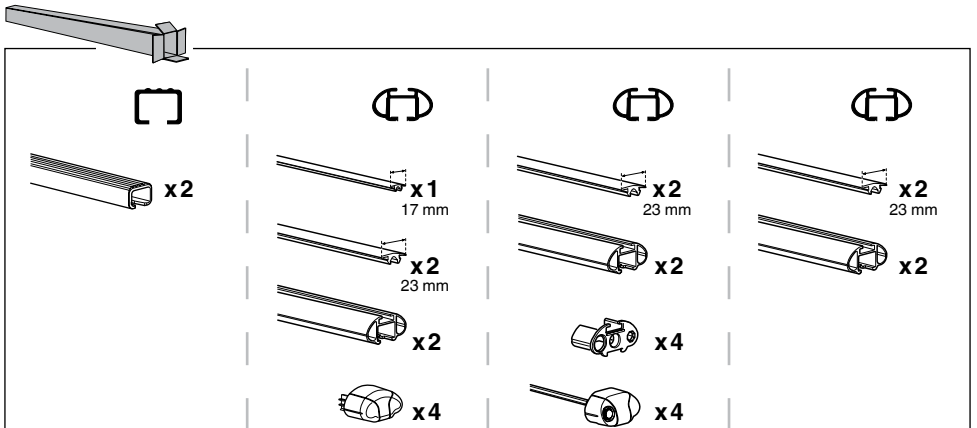

# Kit 3091

**RENAULT Clio**, 3-dr Hatchback, 05–  
**RENAULT Clio**, 5-dr Hatchback, 05–  
**RENAULT Grand Modus**, 5-dr MPV, 08–  
**RENAULT Modus**, 5-dr MPV, 04–

This Kit is only for vehicles with fixpoint mounting.

1

751

x4

x4

23 mm

x4

x4

**2****x 4**

5 mm

**x 1**12 mm **x 8****x 1**

**RENAULT Clio**, 5-dr Hatchback, 05–  
**RENAULT Modus**, 5-dr MPV, 04–  
**RENAULT Grand Modus**, 5-dr MPV, 08–

**RENAULT Clio**, 3-dr Hatchback, 05–

**A**

5 mm

**6 Nm****B**