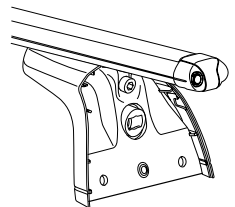

# Kit 3091

**RENAULT Clio**, 3-dr Hatchback, 05–  
**RENAULT Clio**, 5-dr Hatchback, 05–  
**RENAULT Grand Modus**, 5-dr MPV, 08–  
**RENAULT Modus**, 5-dr MPV, 04–

This Kit is only for vehicles with fixpoint mounting.

1

751

x4

x4

23 mm

x4

x4

**2****x 4**

5 mm

**x 1**12 mm **x 8****x 1**

**RENAULT Clio**, 5-dr Hatchback, 05–  
**RENAULT Modus**, 5-dr MPV, 04–  
**RENAULT Grand Modus**, 5-dr MPV, 08–

**RENAULT Clio**, 3-dr Hatchback, 05–

**A**

5 mm

**6 Nm****B**