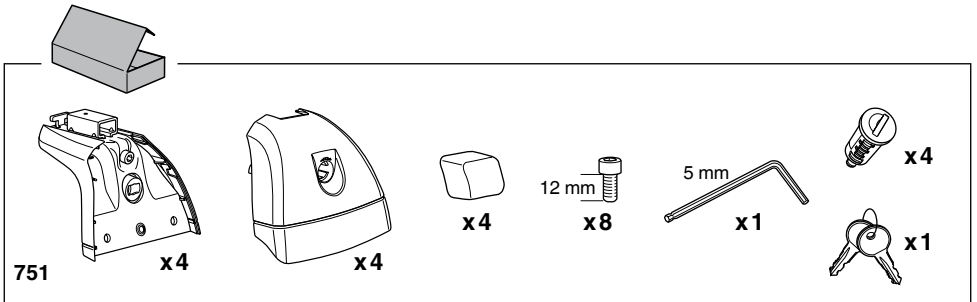

# Kit 3091

**RENAULT Clio**, 3-dr Hatchback, 05–  
**RENAULT Clio**, 5-dr Hatchback, 05–  
**RENAULT Grand Modus**, 5-dr MPV, 08–  
**RENAULT Modus**, 5-dr MPV, 04–

This Kit is only for vehicles with fixpoint mounting.

1

751

x4

x4

23 mm

x4

x4

**2****x 4**

5 mm

**x 1**12 mm **x 8****x 1**

**RENAULT Clio**, 5-dr Hatchback, 05–  
**RENAULT Modus**, 5-dr MPV, 04–  
**RENAULT Grand Modus**, 5-dr MPV, 08–

**RENAULT Clio**, 3-dr Hatchback, 05–

**A**

5 mm

**6 Nm****B**