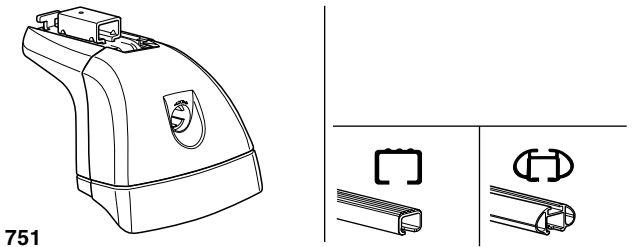

# Kit 3091

**RENAULT Clio**, 3-dr Hatchback, 05–  
**RENAULT Clio**, 5-dr Hatchback, 05–  
**RENAULT Grand Modus**, 5-dr MPV, 08–  
**RENAULT Modus**, 5-dr MPV, 04–

This Kit is only for vehicles with fixpoint mounting.

1

751

x4

x4

23 mm

x4

x4

**2****x 4**